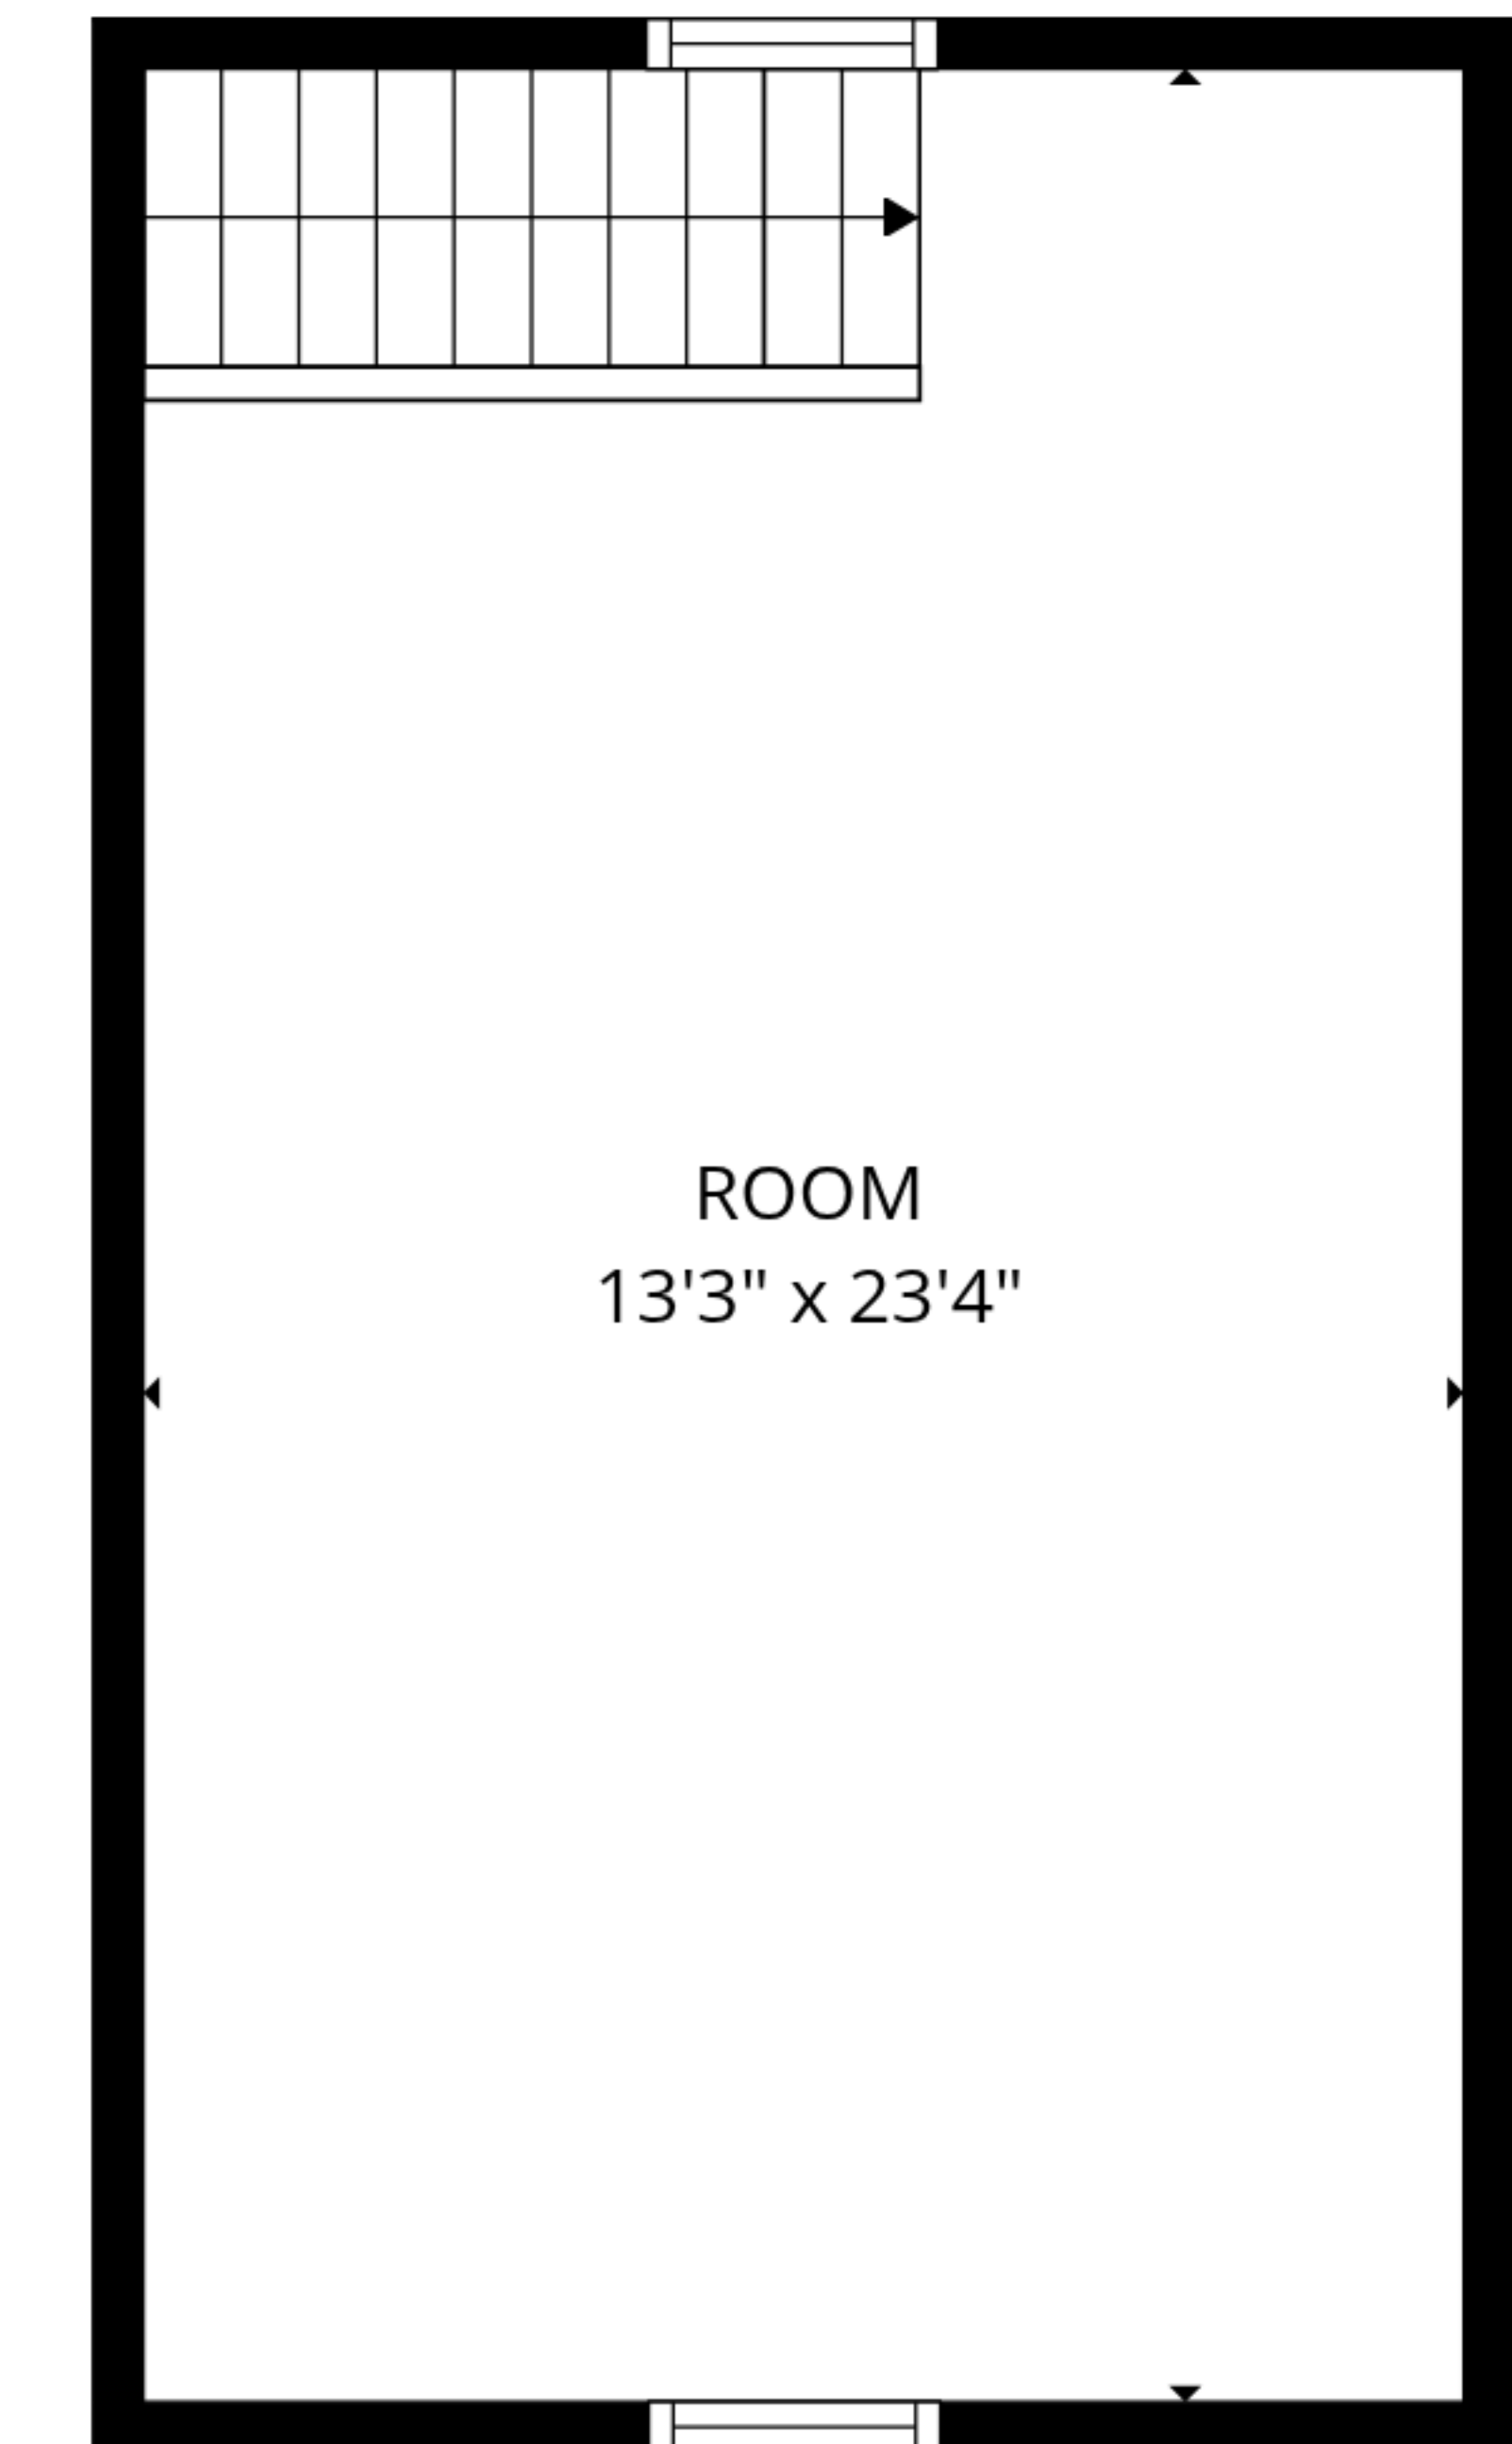

TOTAL: 3616 sq. ft

FLOOR 1: 2231 sq. ft, FLOOR 2: 1385 sq. ft

EXCLUDED AREAS: SCREENED PORCH: 315 sq. ft, PORCH: 307 sq. ft, DECK: 899 sq. ft,
 LOW CEILING: 57 sq. ft, BALCONY: 236 sq. ft, WALLS: 309 sq. ft