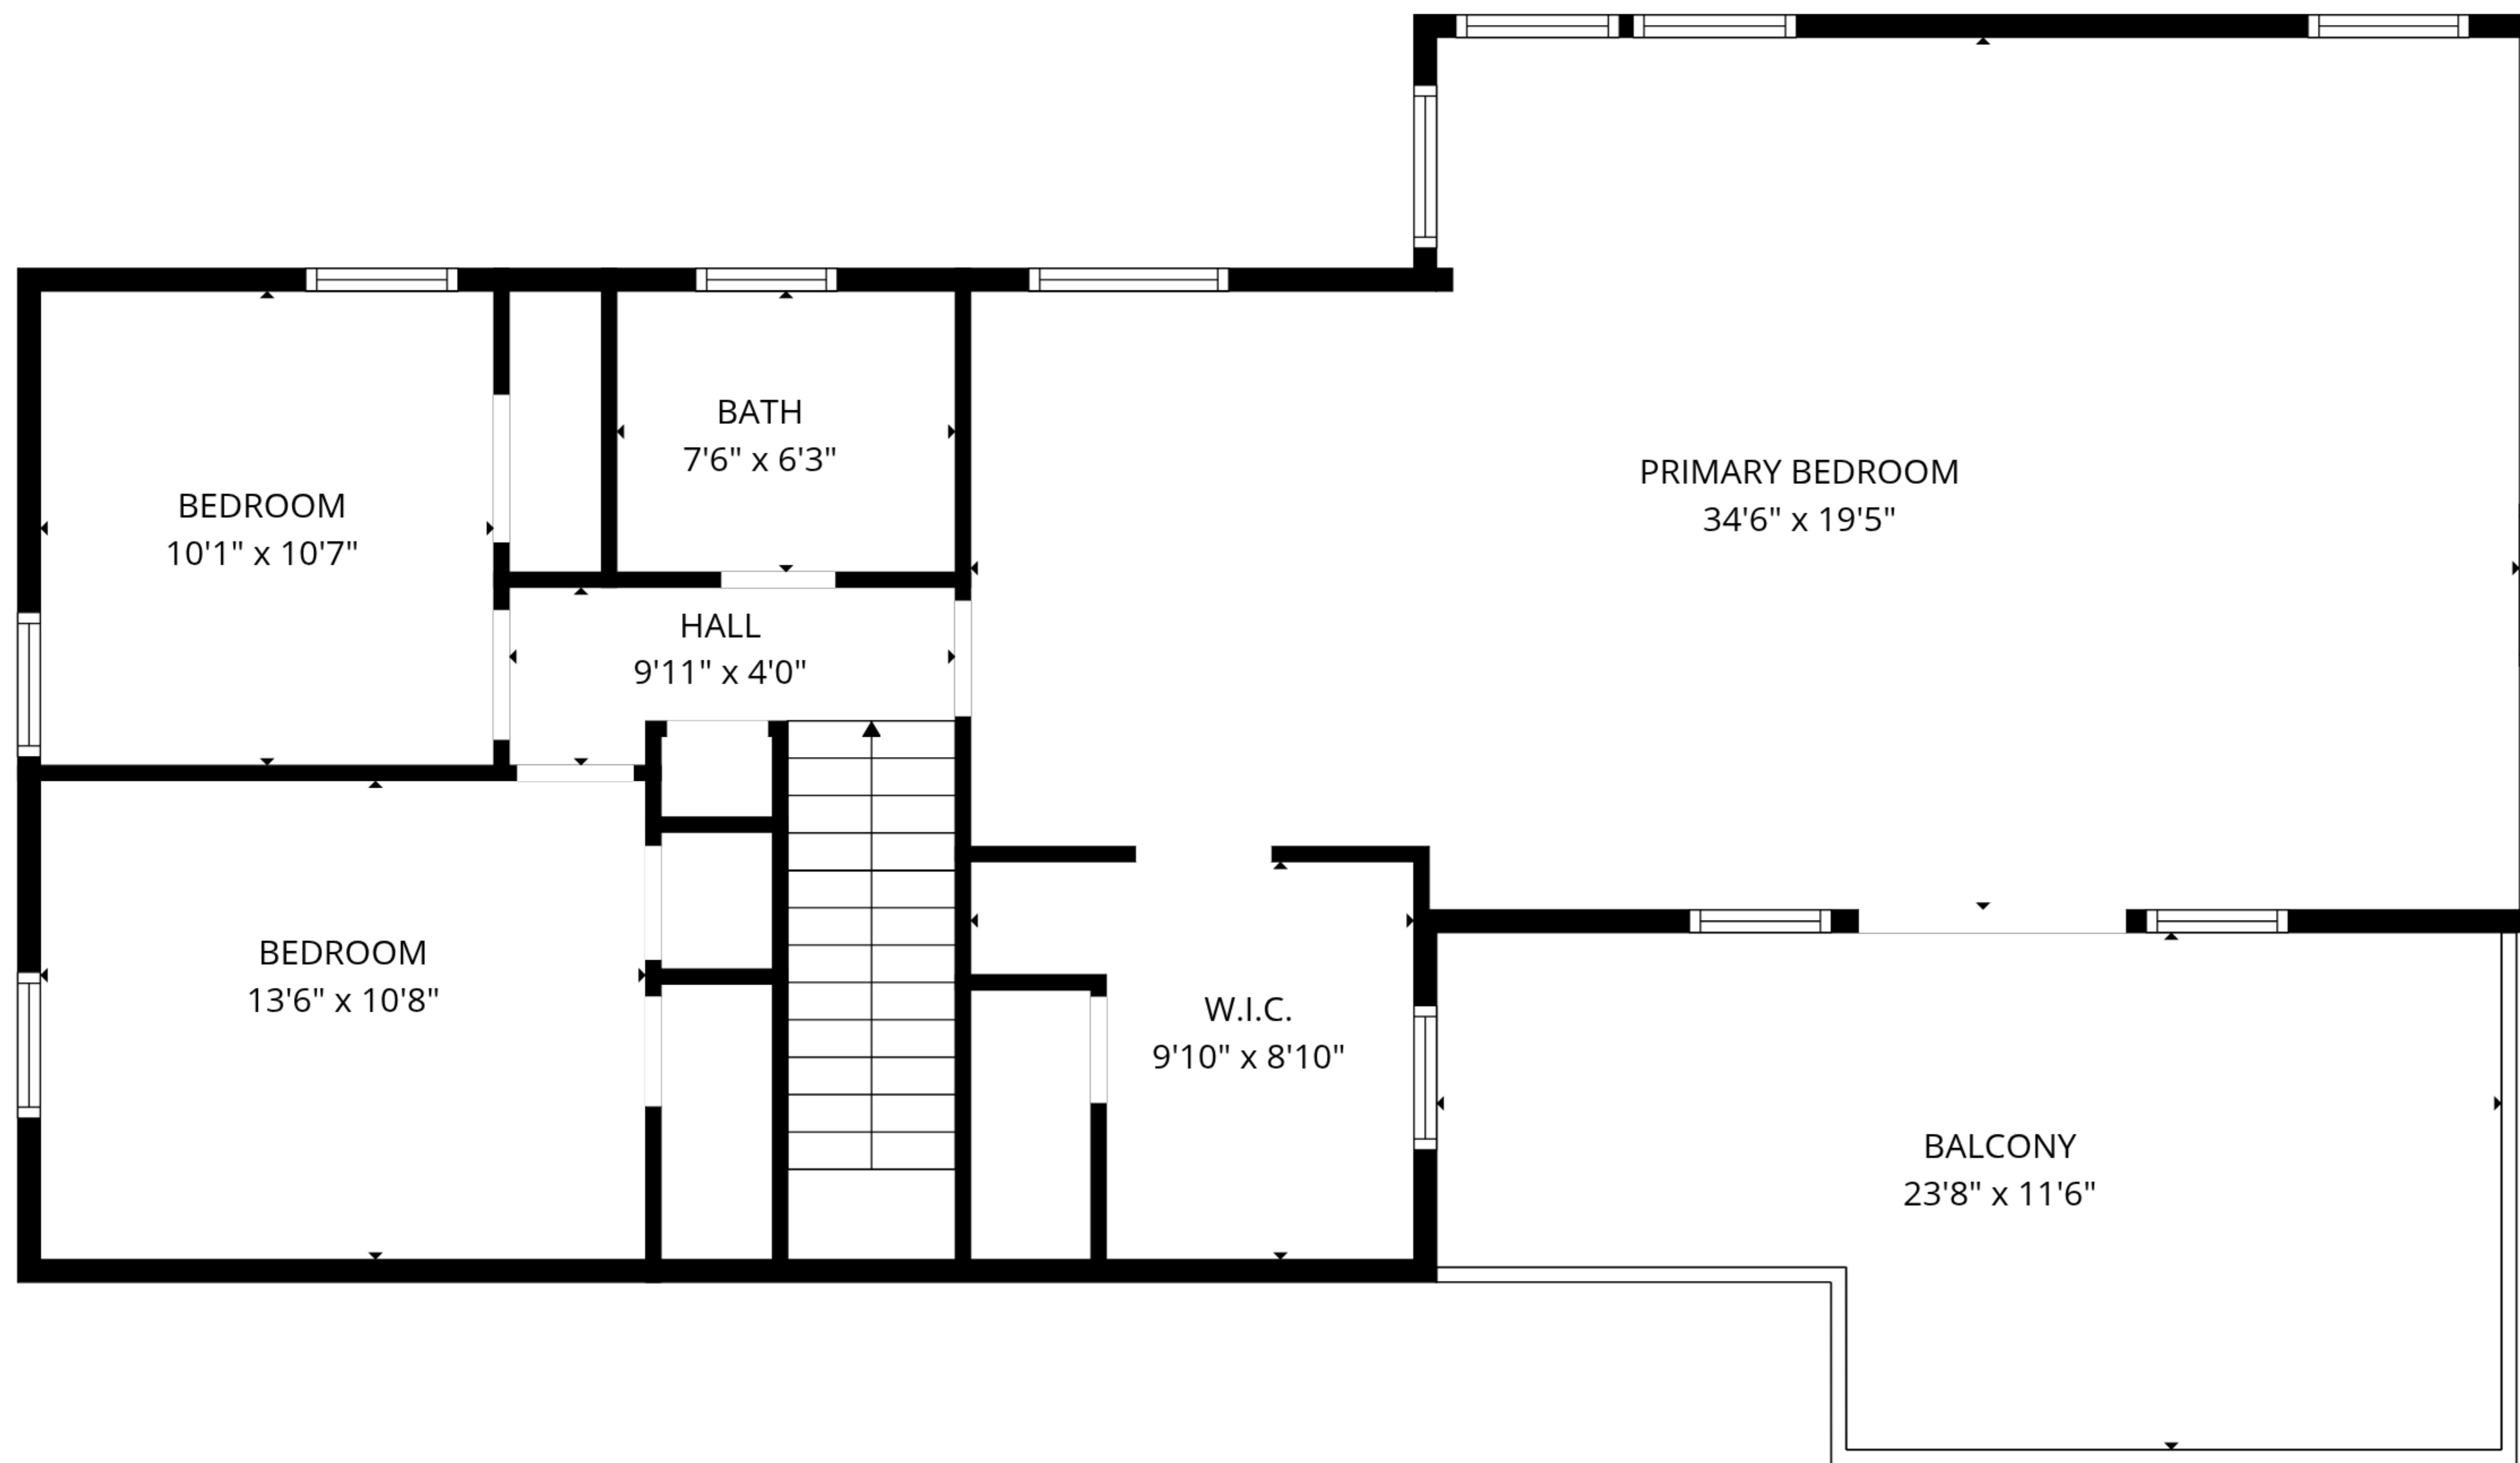

TOTAL: 3616 sq. ft

FLOOR 1: 2231 sq. ft, FLOOR 2: 1385 sq. ft

EXCLUDED AREAS: SCREENED PORCH: 315 sq. ft, PORCH: 307 sq. ft, DECK: 899 sq. ft,
 LOW CEILING: 57 sq. ft, BALCONY: 236 sq. ft, WALLS: 309 sq. ft