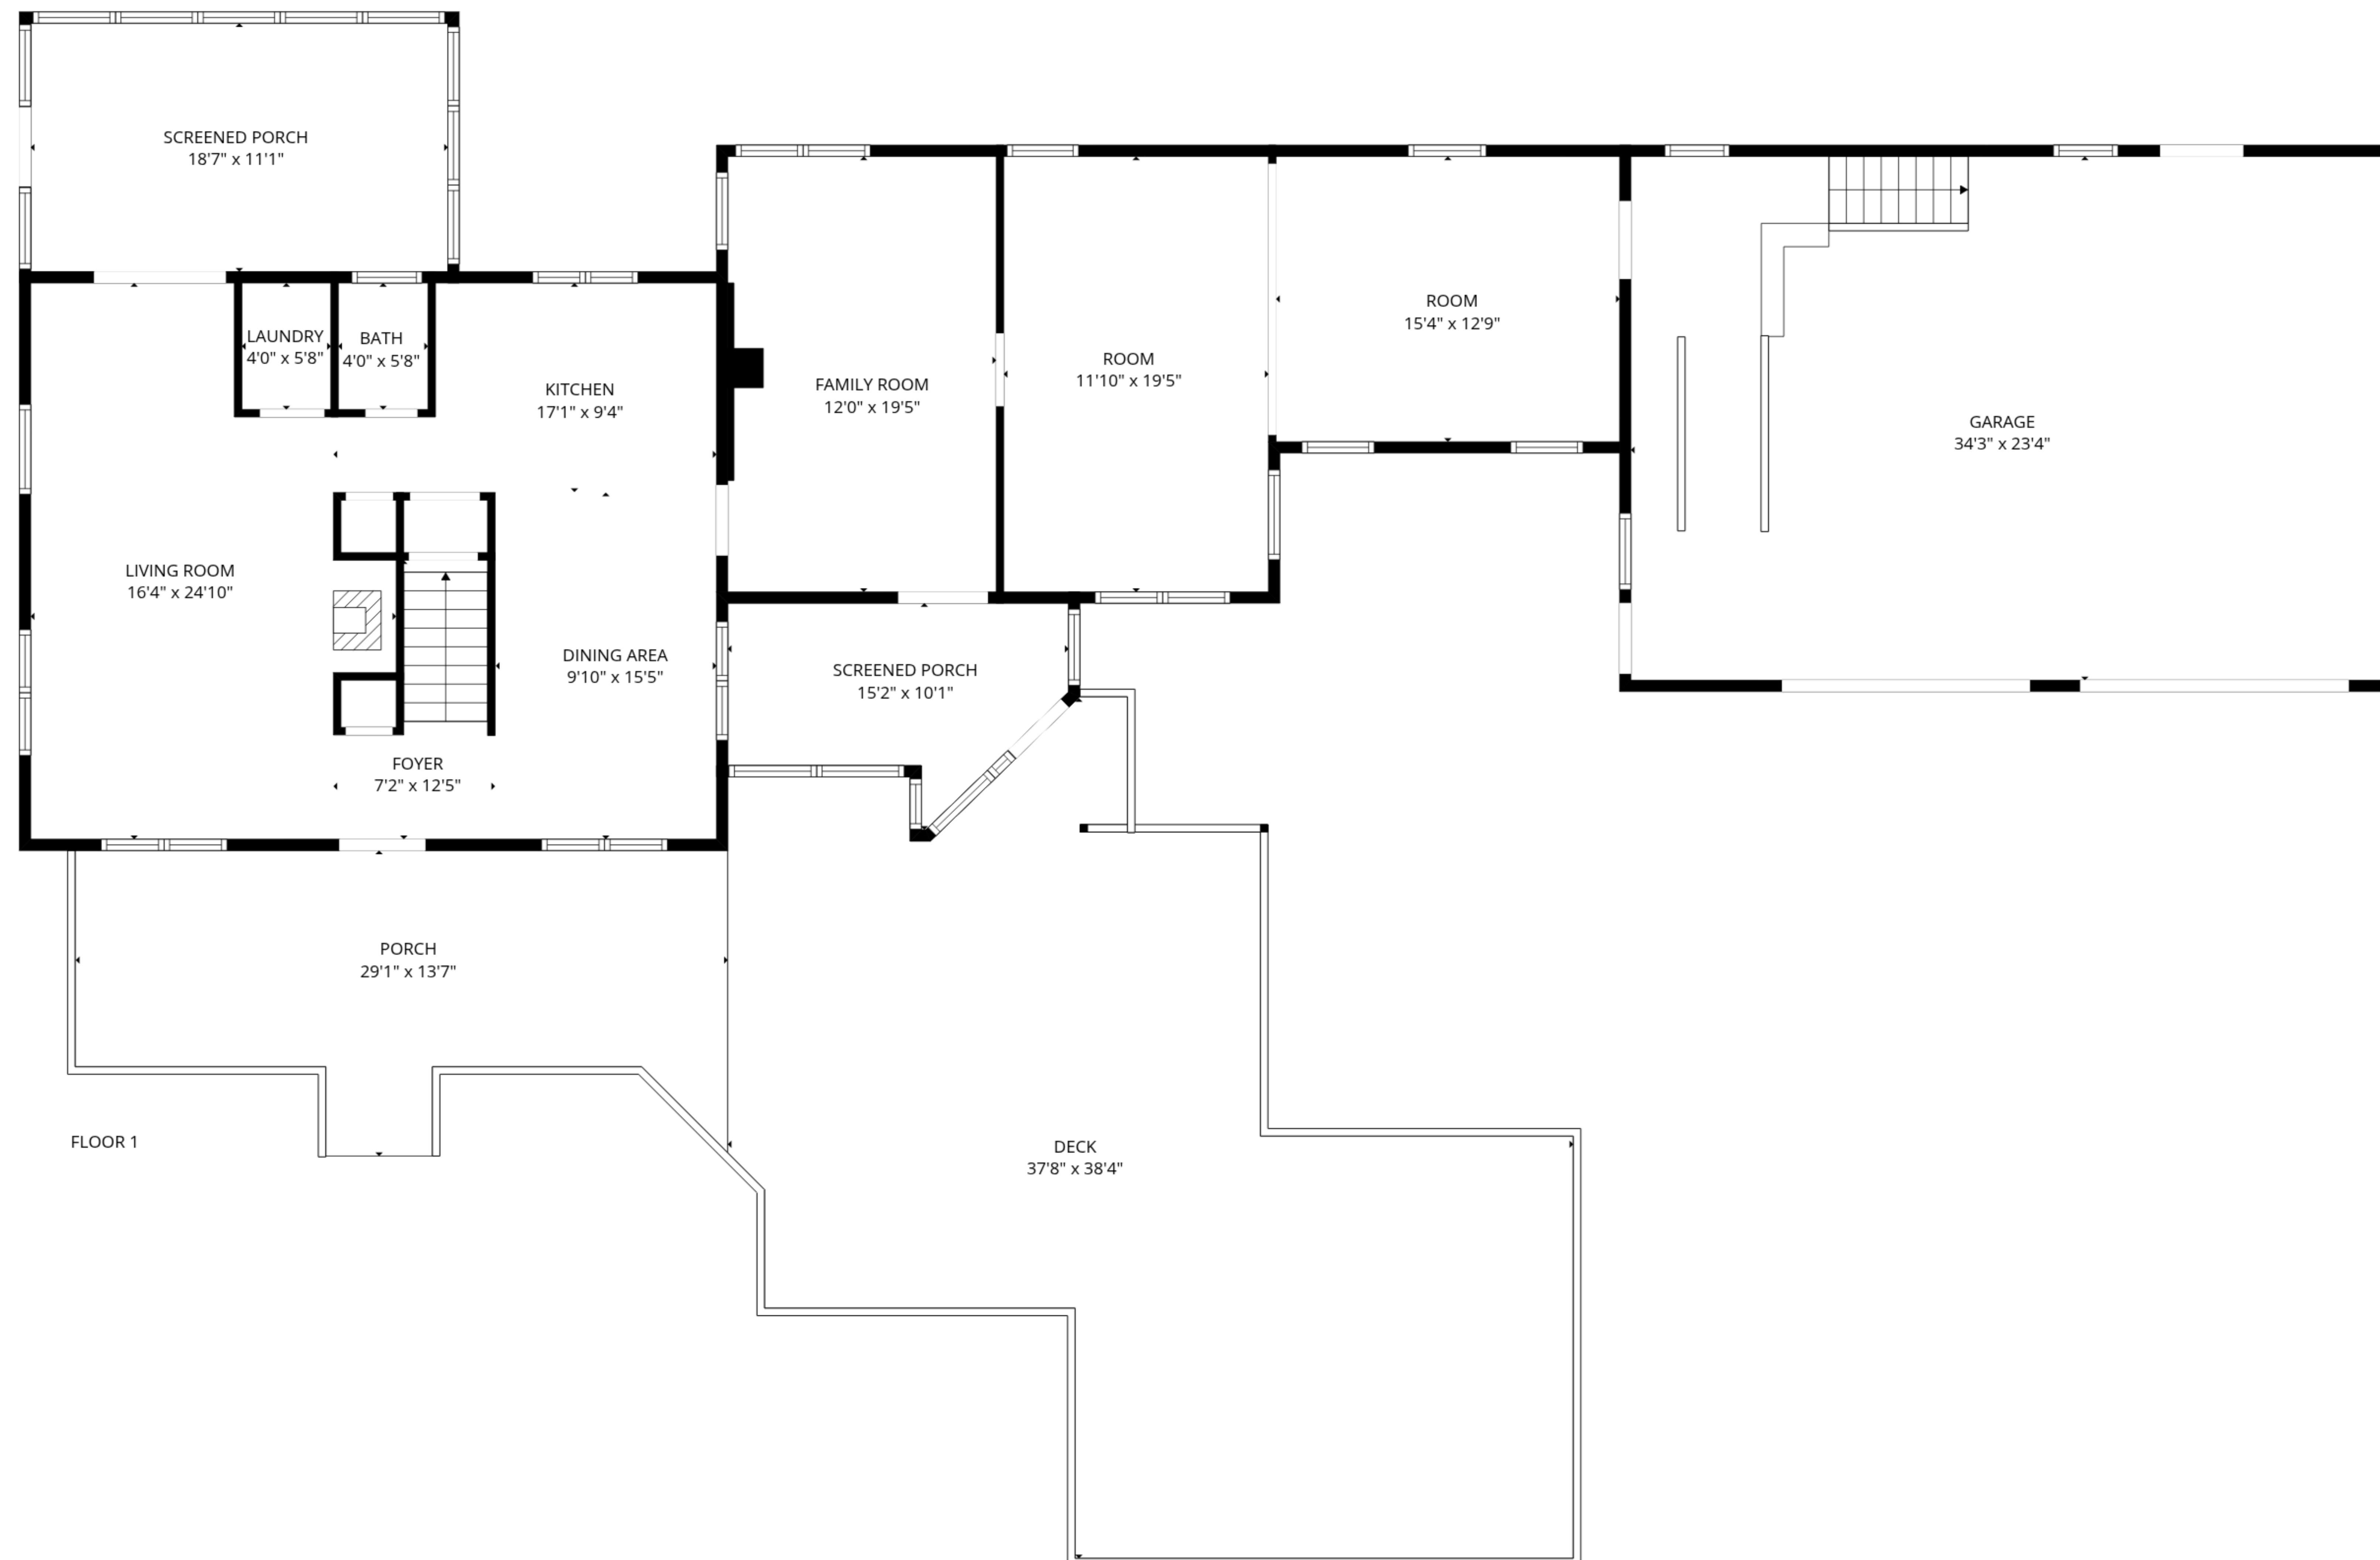

TOTAL: 3616 sq. ft

FLOOR 1: 2231 sq. ft, FLOOR 2: 1385 sq. ft

EXCLUDED AREAS: SCREENED PORCH: 315 sq. ft, PORCH: 307 sq. ft, DECK: 899 sq. ft,
 LOW CEILING: 57 sq. ft, BALCONY: 236 sq. ft, WALLS: 309 sq. ft