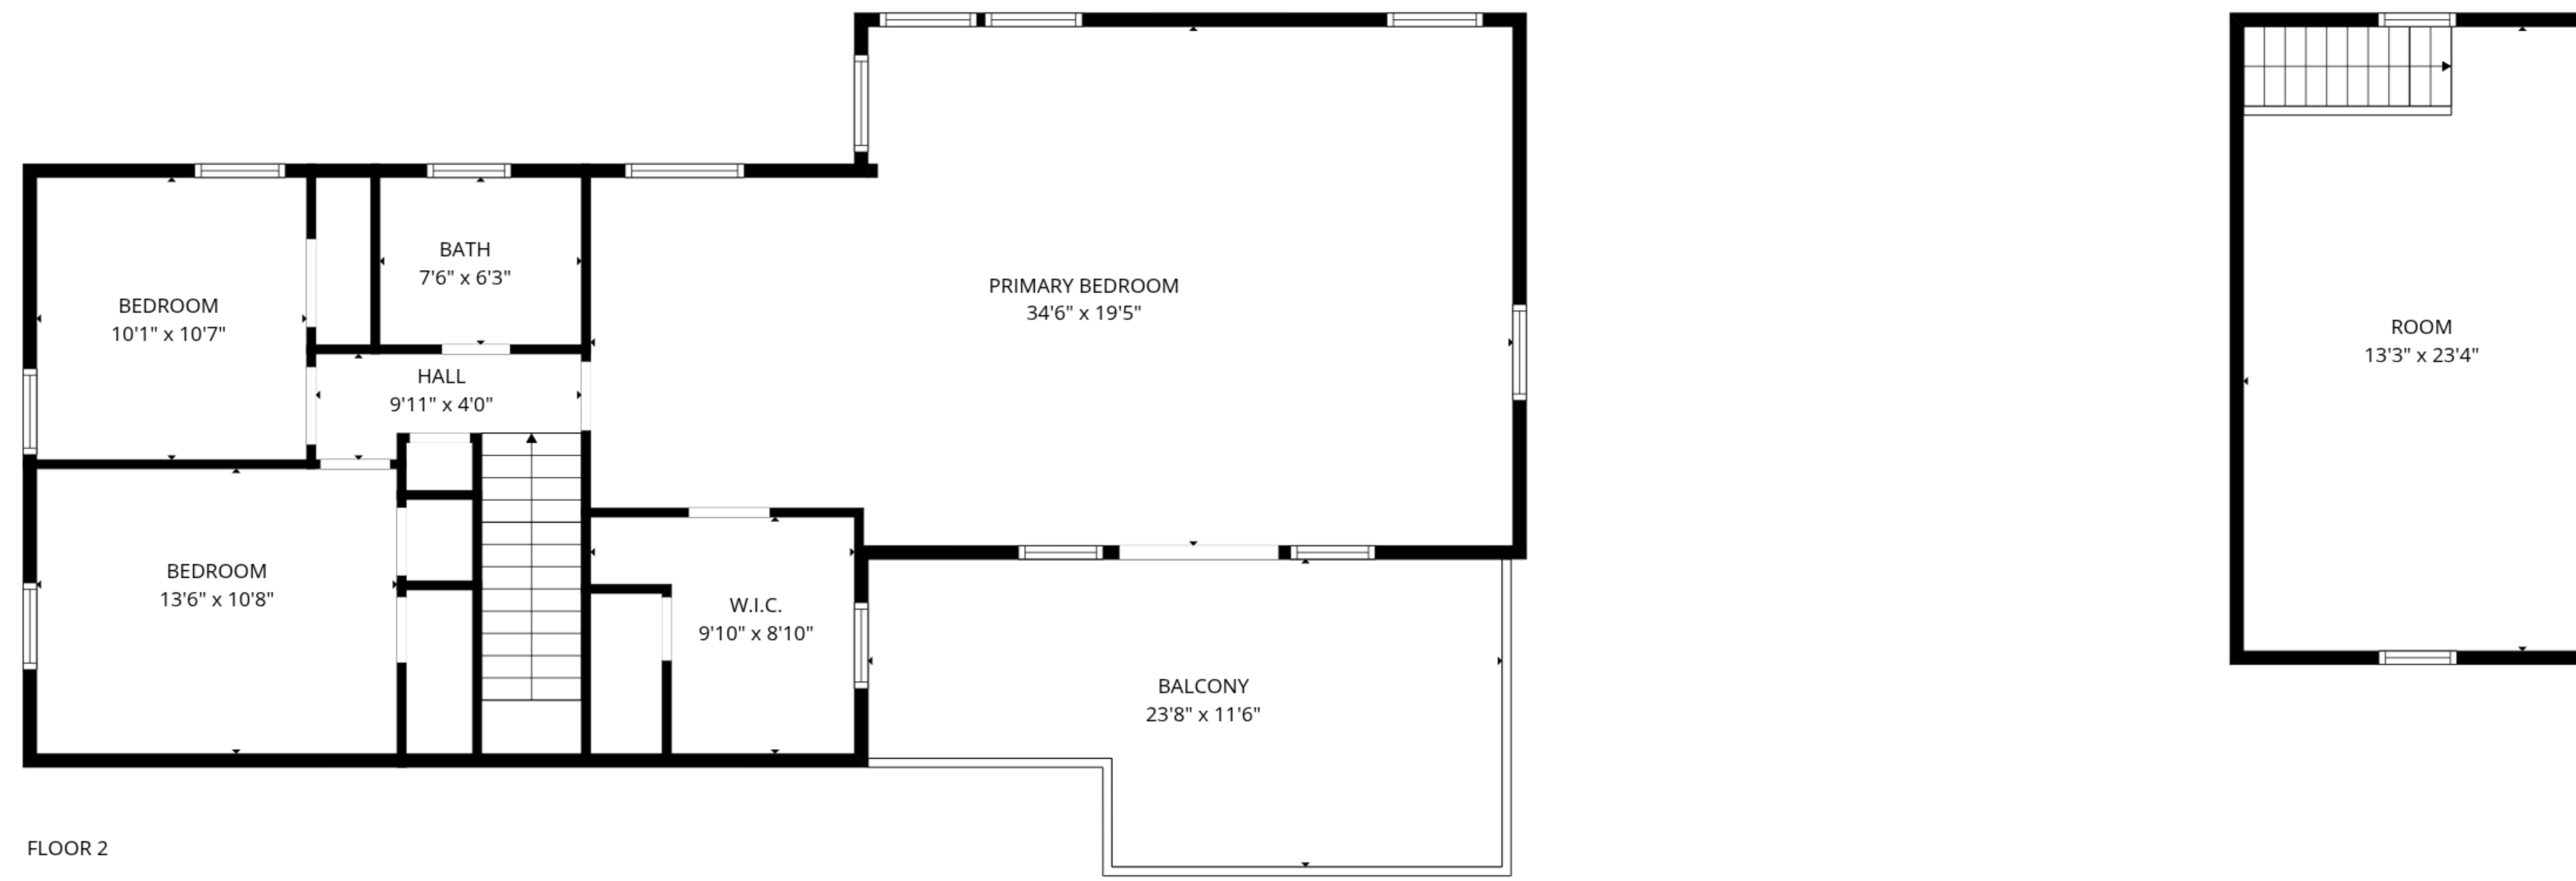

TOTAL: 3616 sq. ft

FLOOR 1: 2231 sq. ft, FLOOR 2: 1385 sq. ft

EXCLUDED AREAS: SCREENED PORCH: 315 sq. ft, PORCH: 307 sq. ft, DECK: 899 sq. ft,
 LOW CEILING: 57 sq. ft, BALCONY: 236 sq. ft, WALLS: 309 sq. ft