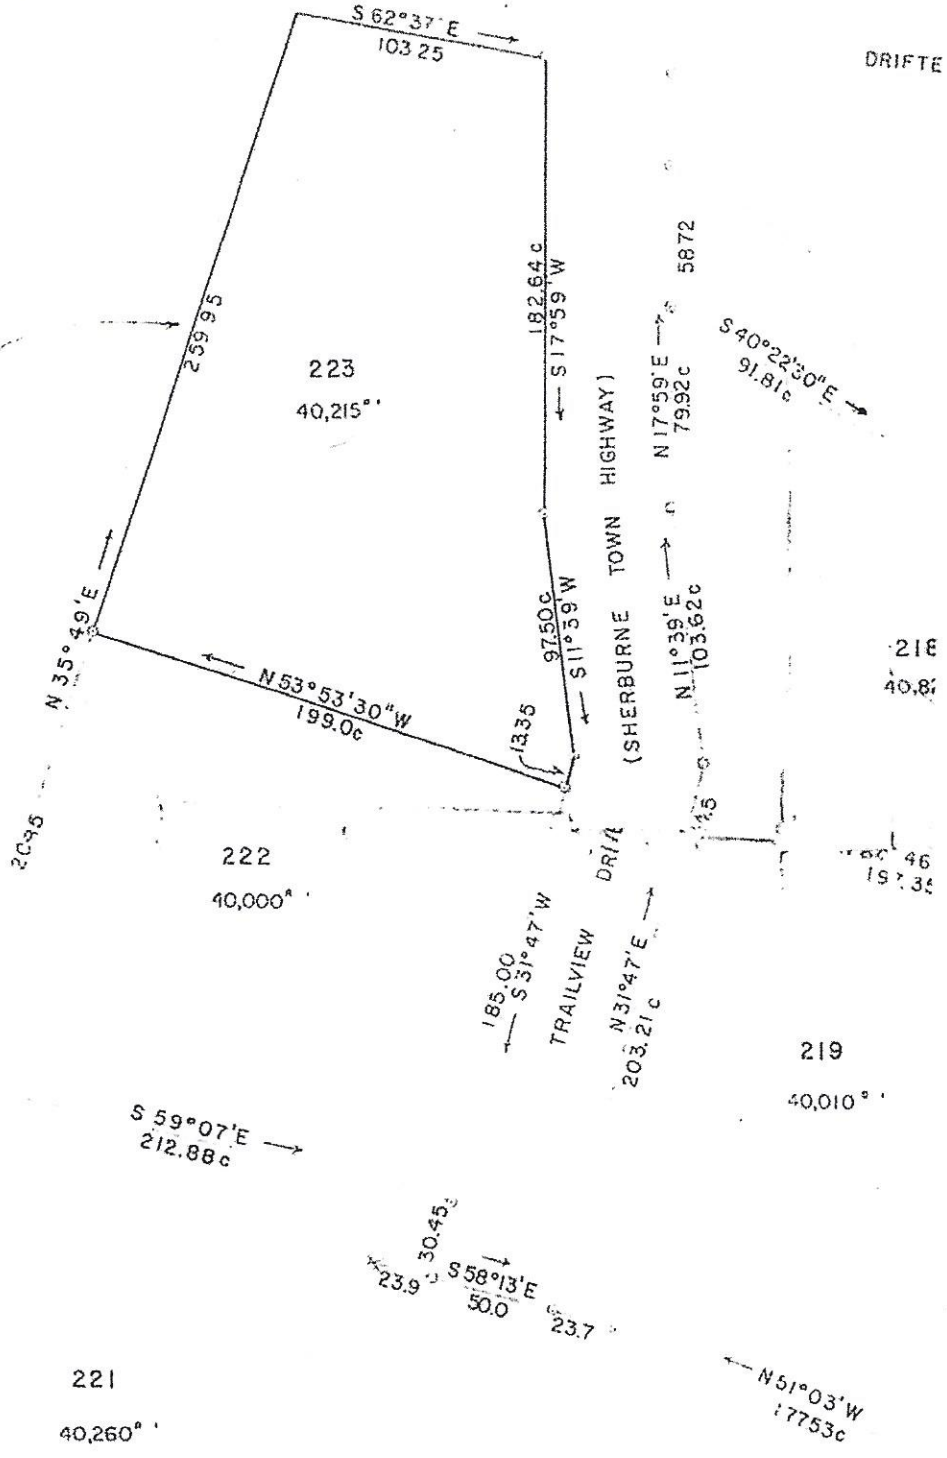

123.65  
← N72°55'W

EXISTING STAKE & STONES 13699  
280.0 N34°29'30"E  
59.65  
118.1 N50°11'W

NATURE BELT

DRIFTE

CALVIN  
COOLIDGE STATE FOREST  
LINE WITNESSED & MARKED BY BLAZED & PAINTED TREES

12207  
N