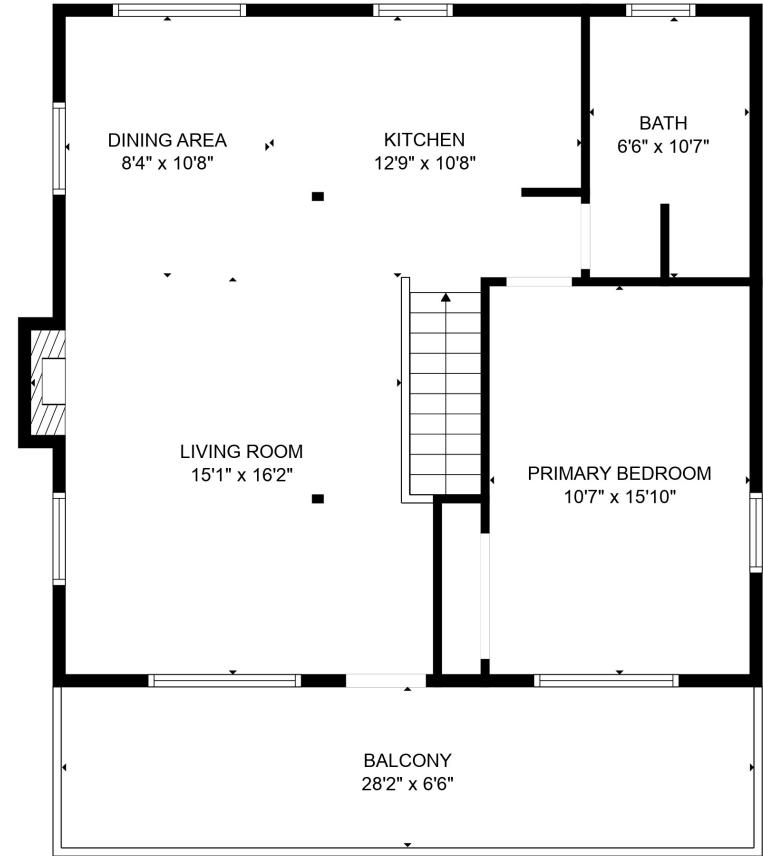

FLOOR 1

FLOOR 2

GROSS INTERNAL AREA
 FLOOR 1: 672 sq. ft, FLOOR 2: 754 sq. ft
 EXCLUDED AREAS: , PATIO: 137 sq. ft
 PORCH: 173 sq. ft, BALCONY: 185 sq. ft
 TOTAL: 1426 sq. ft

MEASUREMENTS ARE CALCULATED BY CUBICASA TECHNOLOGY. DEEMED HIGHLY RELIABLE BUT NOT GUARANTEED.

GROSS INTERNAL AREA
 FLOOR 1: 672 sq. ft, FLOOR 2: 754 sq. ft
 EXCLUDED AREAS: , PATIO: 137 sq. ft
 PORCH: 173 sq. ft, BALCONY: 185 sq. ft
 TOTAL: 1426 sq. ft

MEASUREMENTS ARE CALCULATED BY CUBICASA TECHNOLOGY. DEEMED HIGHLY RELIABLE BUT NOT GUARANTEED.