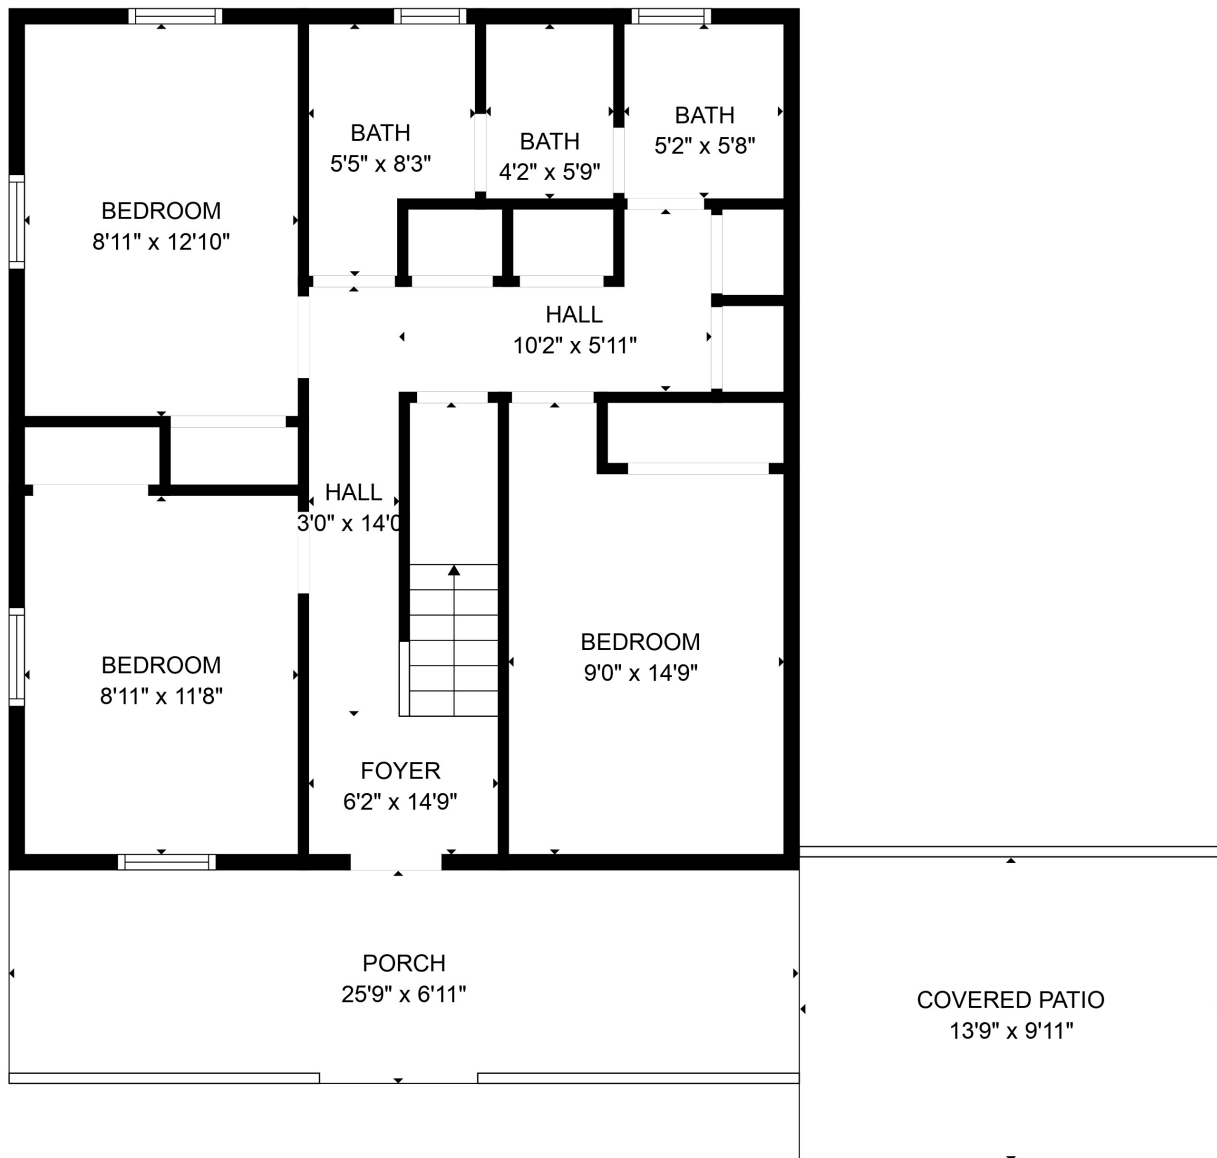

FLOOR 1

FLOOR 2

GROSS INTERNAL AREA
 FLOOR 1: 672 sq. ft, FLOOR 2: 754 sq. ft
 EXCLUDED AREAS: , PATIO: 137 sq. ft
 PORCH: 173 sq. ft, BALCONY: 185 sq. ft
 TOTAL: 1426 sq. ft

MEASUREMENTS ARE CALCULATED BY CUBICASA TECHNOLOGY. DEEMED HIGHLY RELIABLE BUT NOT GUARANTEED.

GROSS INTERNAL AREA
 FLOOR 1: 672 sq. ft, FLOOR 2: 754 sq. ft
 EXCLUDED AREAS: , PATIO: 137 sq. ft
 PORCH: 173 sq. ft, BALCONY: 185 sq. ft
 TOTAL: 1426 sq. ft

MEASUREMENTS ARE CALCULATED BY CUBICASA TECHNOLOGY. DEEMED HIGHLY RELIABLE BUT NOT GUARANTEED.