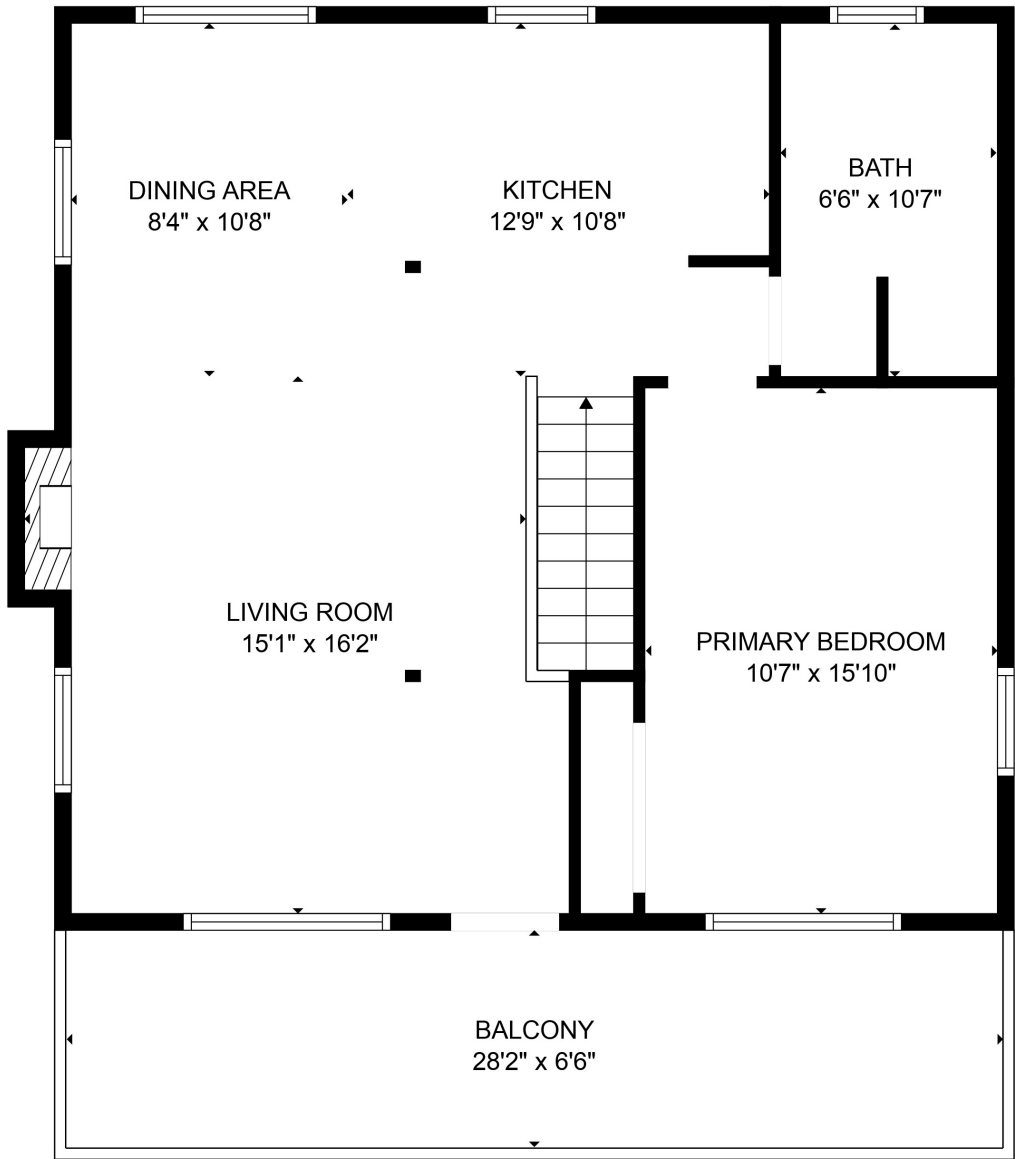

FLOOR 1

FLOOR 2

GROSS INTERNAL AREA
 FLOOR 1: 672 sq. ft, FLOOR 2: 754 sq. ft
 EXCLUDED AREAS: , PATIO: 137 sq. ft
 PORCH: 173 sq. ft, BALCONY: 185 sq. ft
 TOTAL: 1426 sq. ft

MEASUREMENTS ARE CALCULATED BY CUBICASA TECHNOLOGY. DEEMED HIGHLY RELIABLE BUT NOT GUARANTEED.

GROSS INTERNAL AREA
 FLOOR 1: 672 sq. ft, FLOOR 2: 754 sq. ft
 EXCLUDED AREAS: , PATIO: 137 sq. ft
 PORCH: 173 sq. ft, BALCONY: 185 sq. ft
 TOTAL: 1426 sq. ft

MEASUREMENTS ARE CALCULATED BY CUBICASA TECHNOLOGY. DEEMED HIGHLY RELIABLE BUT NOT GUARANTEED.