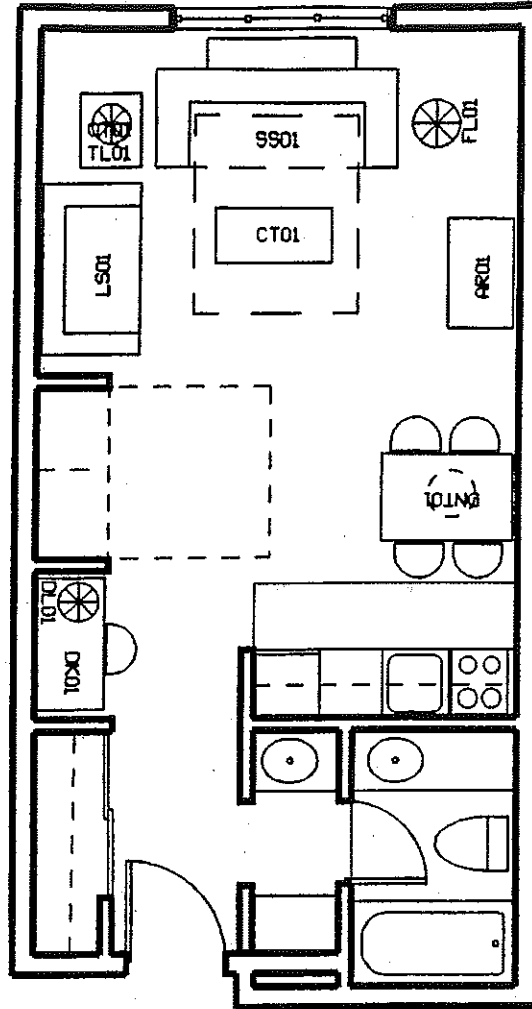

## UNIT A

Sleeps 4  
Studio Suite  
Murphy Bed  
Pull Out Sofa  
Full Kitchen and Bath  
Home Entertainment Center  
401-459 Square Feet  
Monthly Fee Approx. \$  
Monthly Taxes Approx. \$  
Crown Club Membership