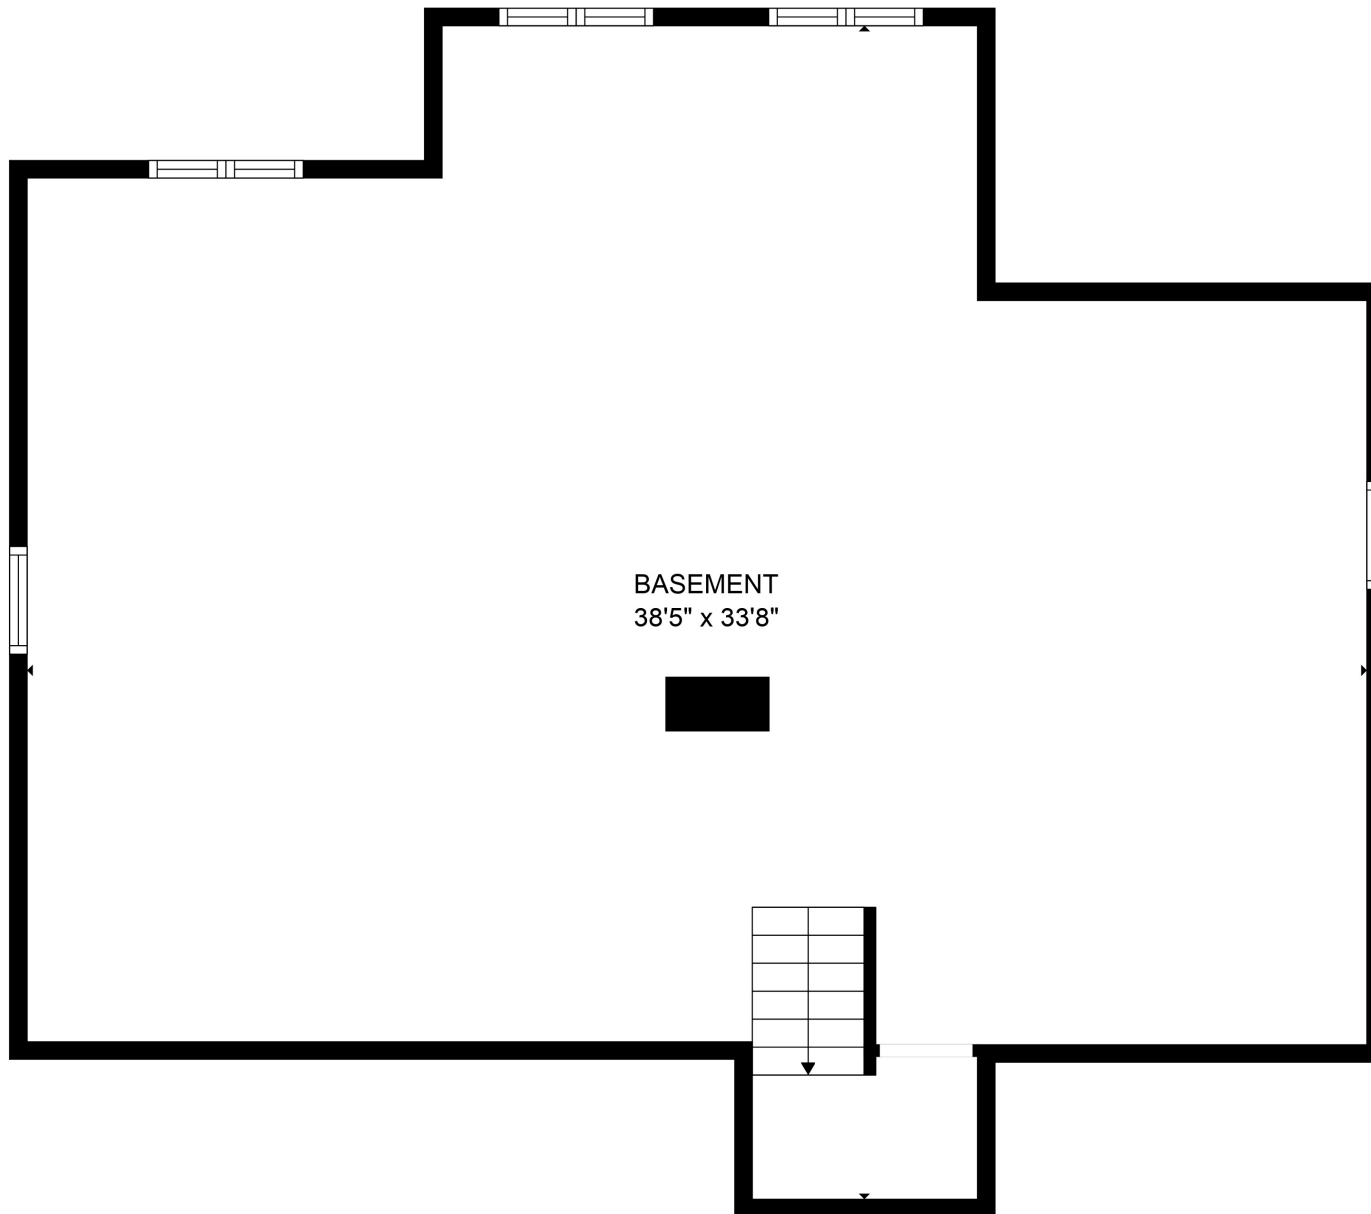

FLOOR PLAN CREATED BY CUBICASA APP. MEASUREMENTS DEEMED HIGHLY RELIABLE BUT NOT GUARANTEED.

BASEMENT  
38'5" x 33'8"