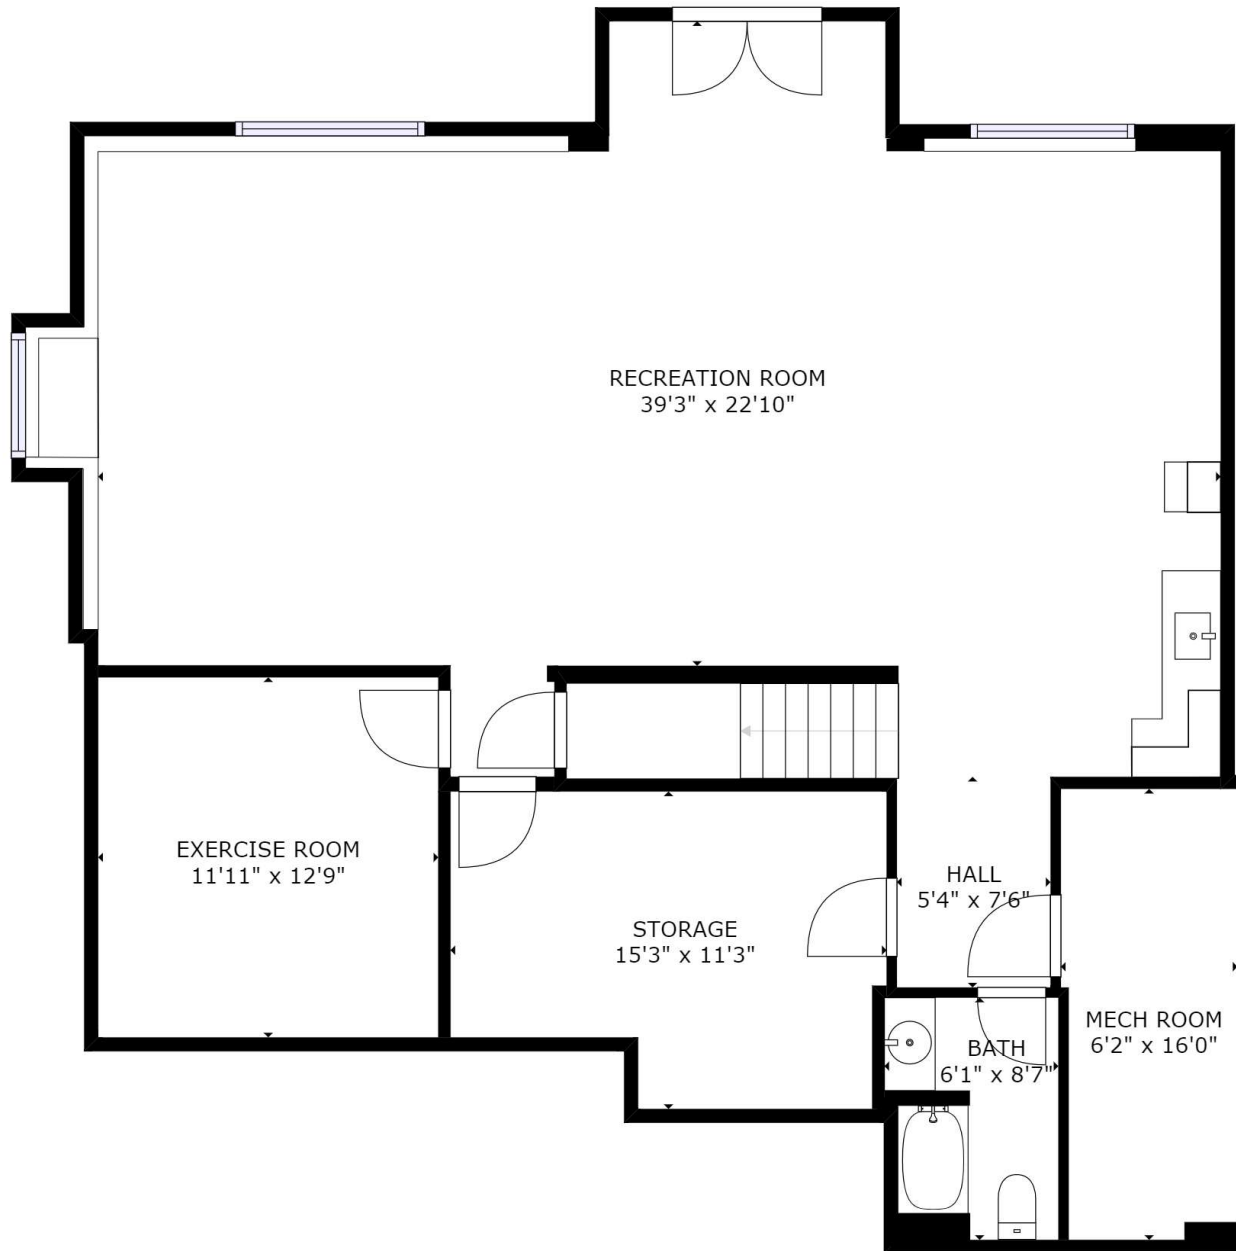

GROSS INTERNAL AREA
 FLOOR 1: 1425 sq ft, FLOOR 2: 1475 sq ft
 FLOOR 3: 2043 sq ft, EXCLUDED AREAS:
 GARAGE: 769 sq ft, REDUCED HEADROOM BELOW 1.5M: 38 sq ft
 TOTAL: 4944 sq ft

SIZES AND DIMENSIONS ARE APPROXIMATE, ACTUAL MAY VARY.