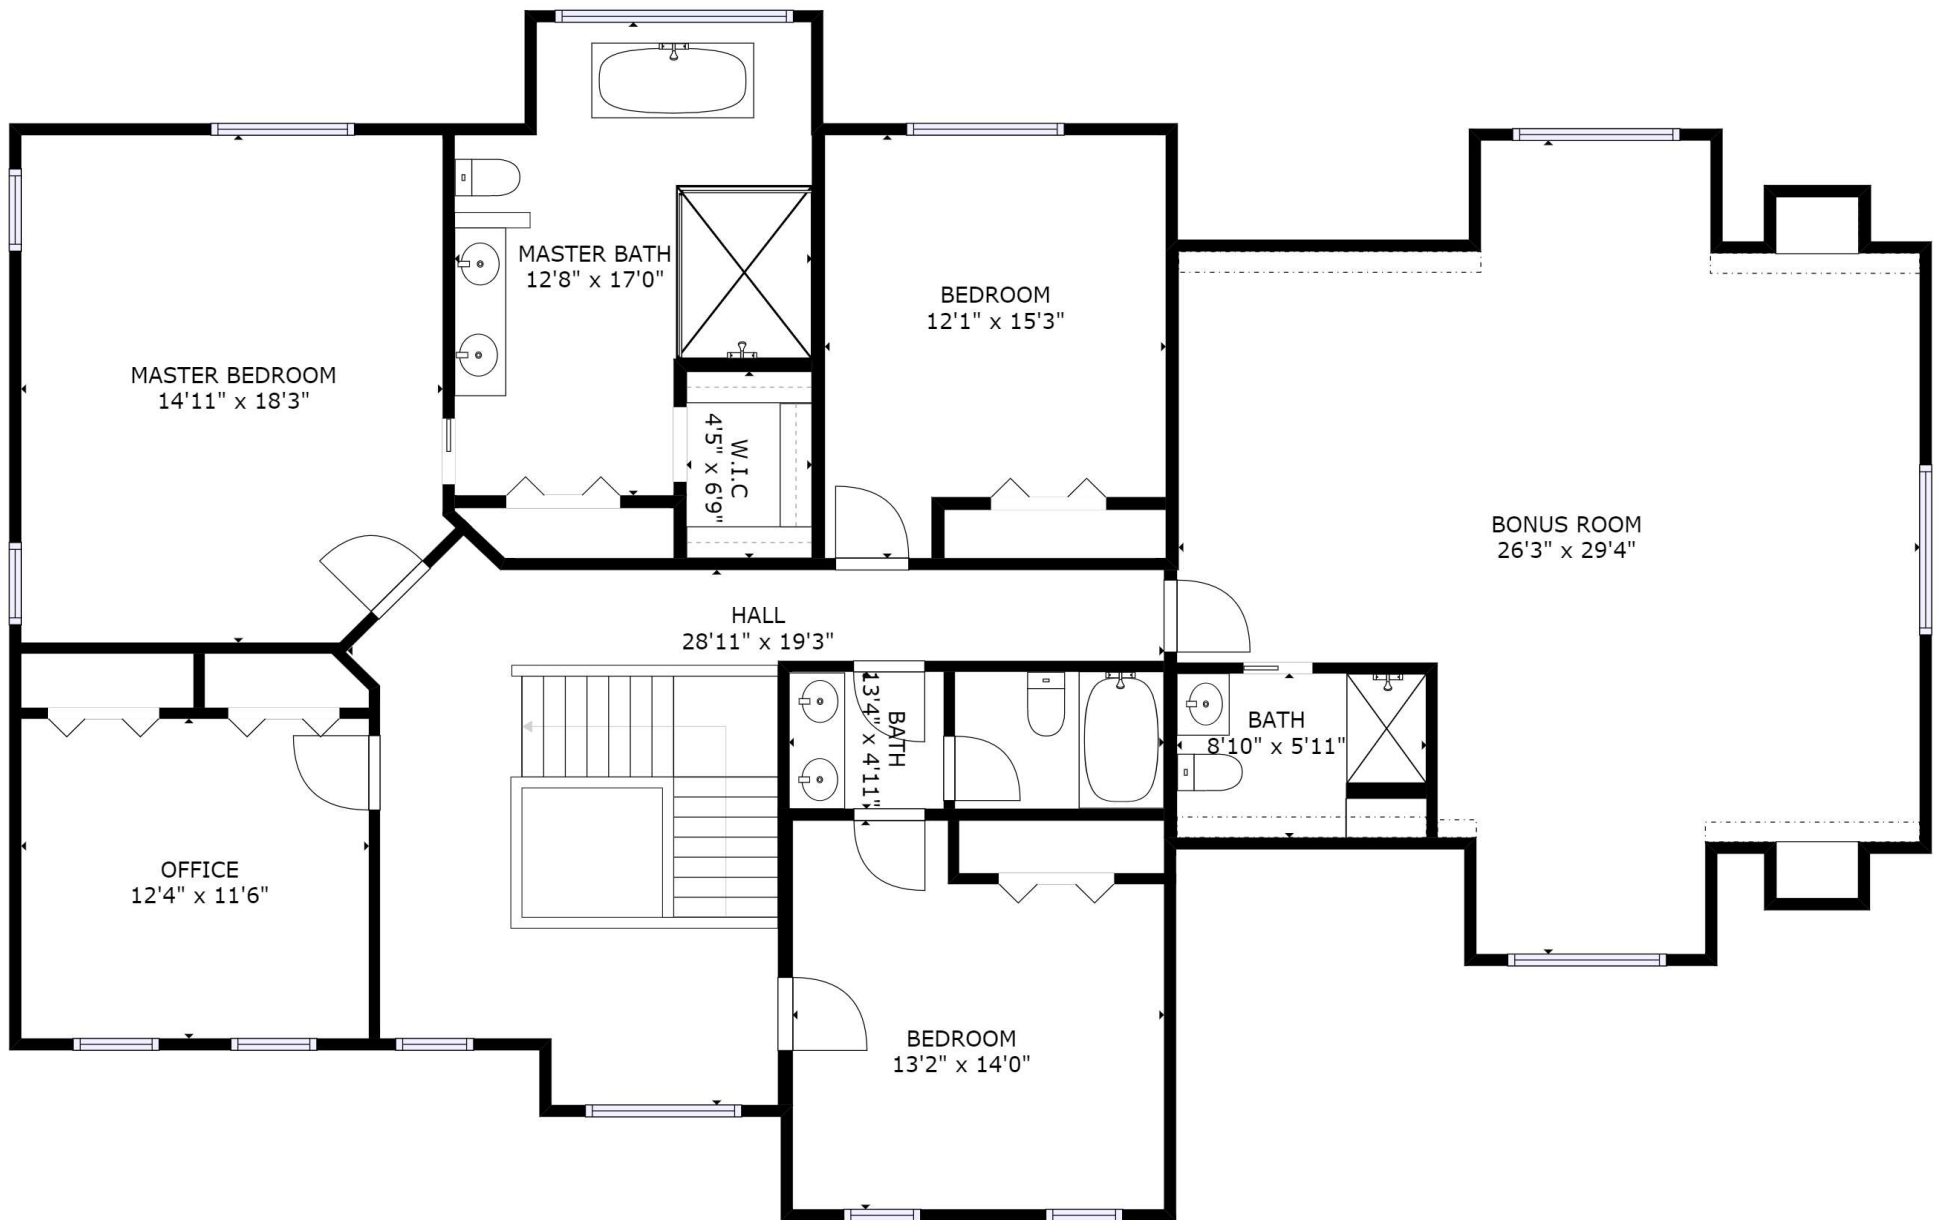

GROSS INTERNAL AREA
 FLOOR 1: 1425 sq ft, FLOOR 2: 1475 sq ft
 FLOOR 3: 2043 sq ft, EXCLUDED AREAS:
 GARAGE: 769 sq ft, REDUCED HEADROOM BELOW 1.5M: 38 sq ft
 TOTAL: 4944 sq ft

SIZES AND DIMENSIONS ARE APPROXIMATE, ACTUAL MAY VARY.