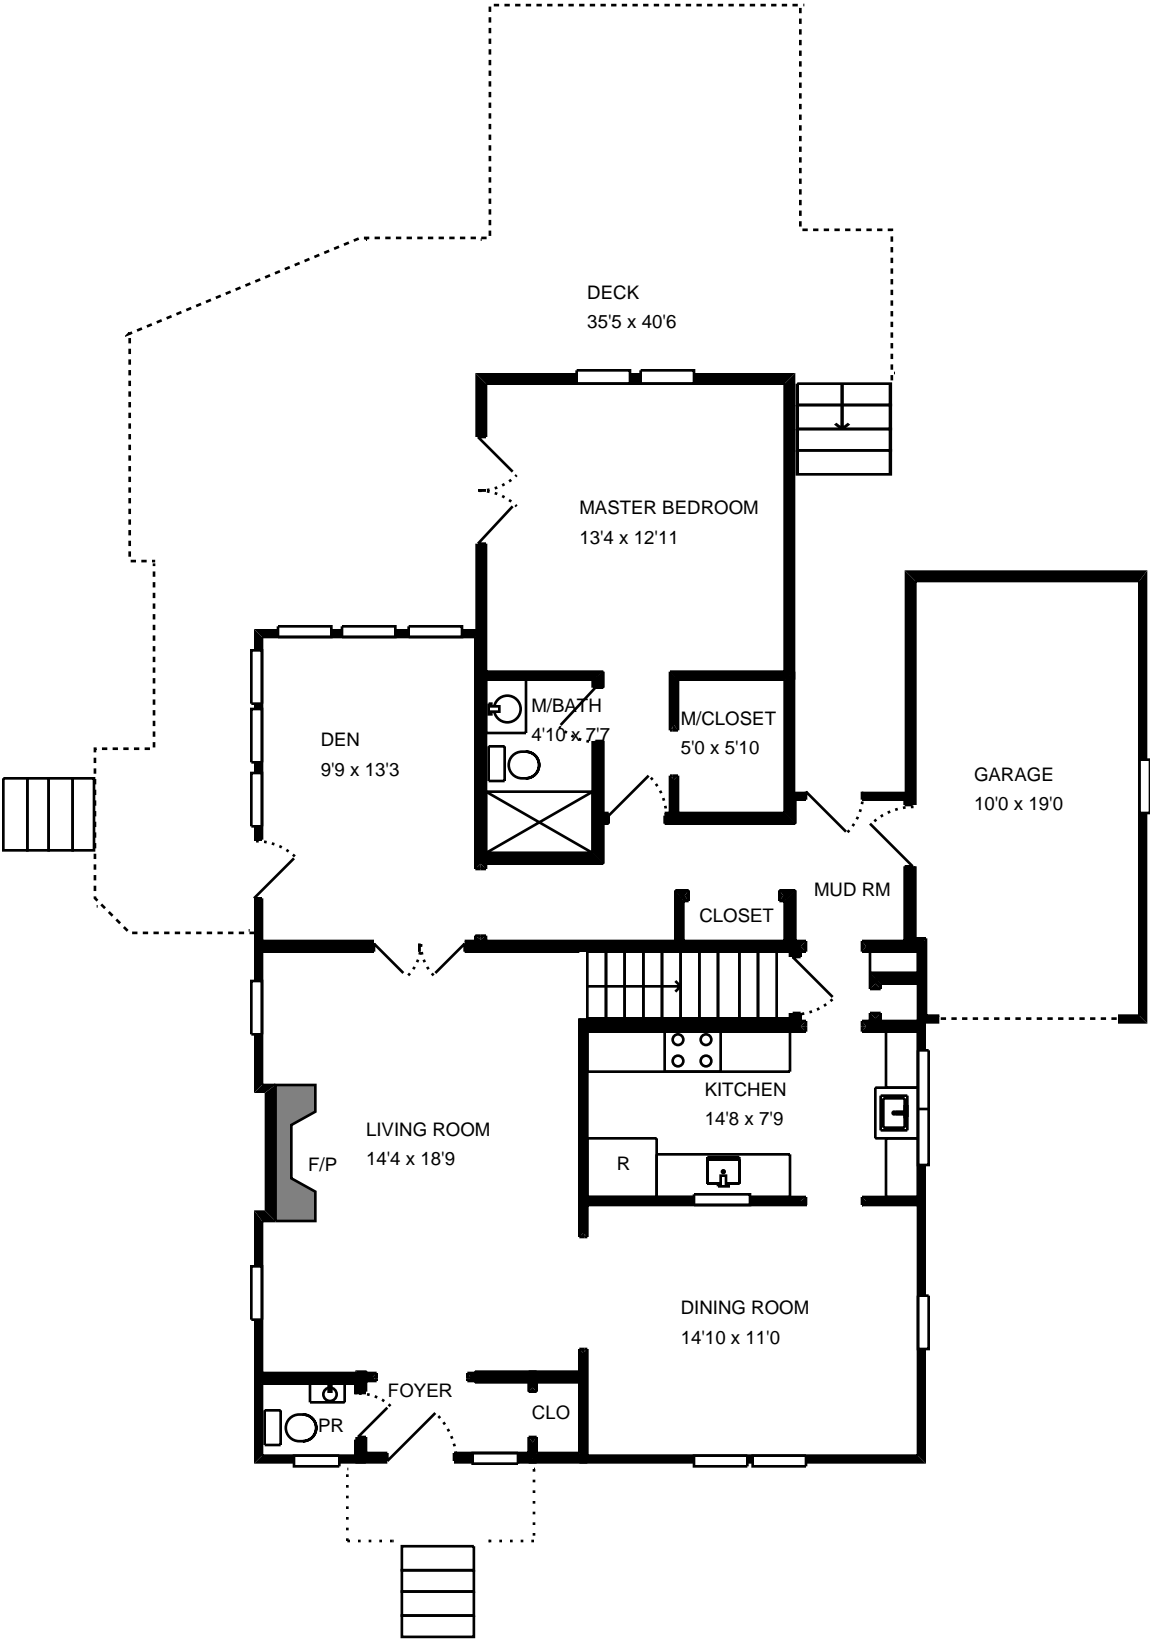

*Property Address:
214 S Cherry Grove Ave
Annapolis, MD 21401*

All information is deemed reliable, but is not guaranteed.

Property Address:
214 S Cherry Grove Ave
Annapolis, MD 21401

*Property Address:
214 S Cherry Grove Ave
Annapolis, MD 21401*