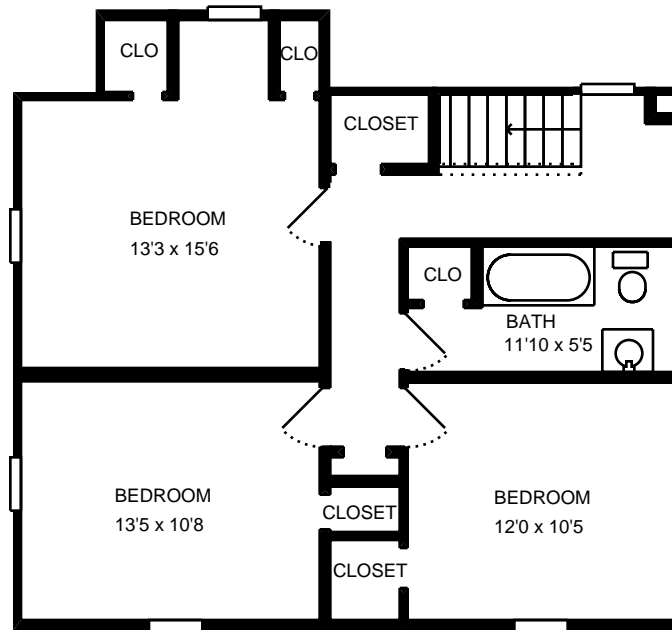

*Property Address:
214 S Cherry Grove Ave
Annapolis, MD 21401*

All information is deemed reliable, but is not guaranteed.

Property Address:
214 S Cherry Grove Ave
Annapolis, MD 21401

*Property Address:
214 S Cherry Grove Ave
Annapolis, MD 21401*