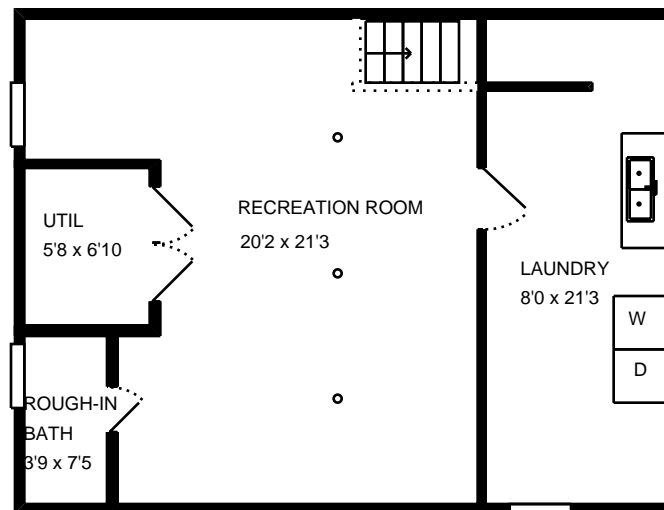

*Property Address:
214 S Cherry Grove Ave
Annapolis, MD 21401*

All information is deemed reliable, but is not guaranteed.

Property Address:
214 S Cherry Grove Ave
Annapolis, MD 21401

*Property Address:
214 S Cherry Grove Ave
Annapolis, MD 21401*