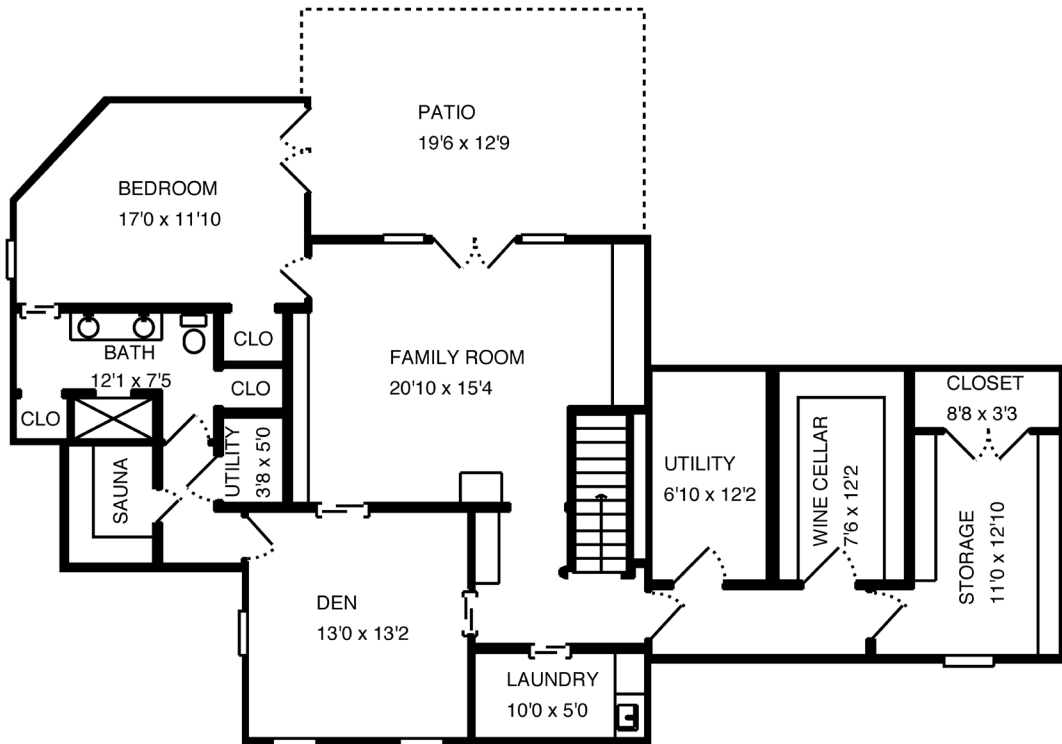

MAIN LEVEL

Total interior square footage on page: 1886 sf

All information is deemed reliable, but is not guaranteed.

UPPER LEVEL

Total interior square footage on page: 1122 sf

All information is deemed reliable, but is not guaranteed.

LOWER LEVEL

Total interior square footage on page: 1364 sf

All information is deemed reliable, but is not guaranteed.

DETACHED GARAGE & OFFICE

Total interior square footage on page: 142 sf

All information is deemed reliable, but is not guaranteed.