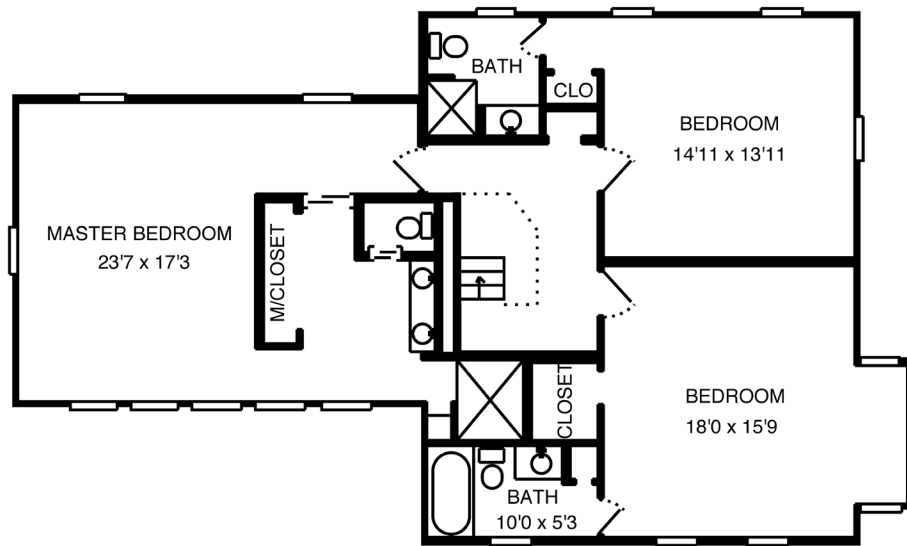

MAIN LEVEL

Total interior square footage on page: 1886 sf

All information is deemed reliable, but is not guaranteed.

UPPER LEVEL

Total interior square footage on page: 1122 sf

All information is deemed reliable, but is not guaranteed.

LOWER LEVEL

Total interior square footage on page: 1364 sf

All information is deemed reliable, but is not guaranteed.

DETACHED GARAGE & OFFICE

Total interior square footage on page: 142 sf

All information is deemed reliable, but is not guaranteed.