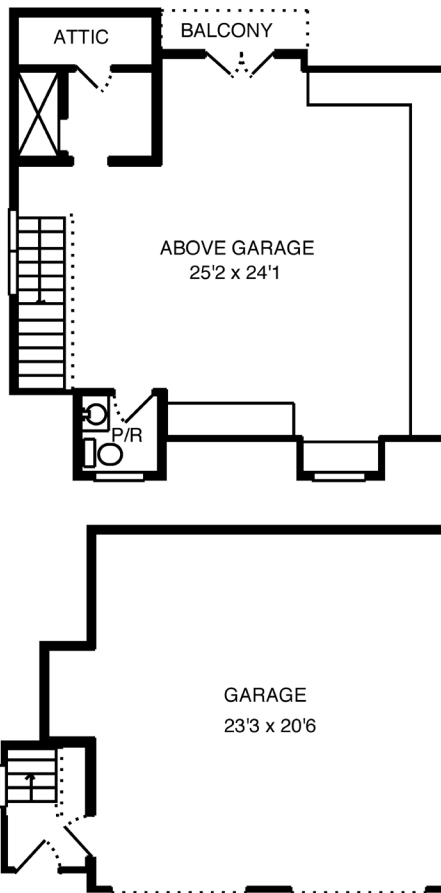

MAIN LEVEL

Total interior square footage on page: 1886 sf

All information is deemed reliable, but is not guaranteed.

UPPER LEVEL

Total interior square footage on page: 1122 sf

All information is deemed reliable, but is not guaranteed.

LOWER LEVEL

Total interior square footage on page: 1364 sf

All information is deemed reliable, but is not guaranteed.

DETACHED GARAGE & OFFICE

Total interior square footage on page: 142 sf

All information is deemed reliable, but is not guaranteed.