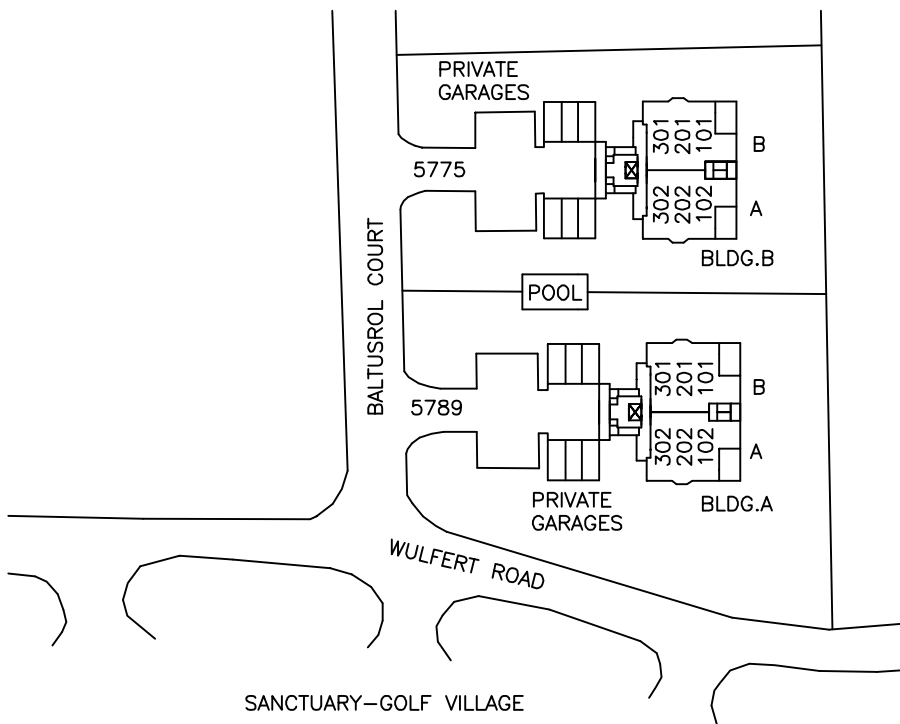

TYPICAL UNIT A
(UNIT B MIRROR IMAGE)

APPROX. SQ. FT.	
LIVING AREA	1459
NON-LIVING AREA	+178
TOTAL	1637

Approximate Scale: 1" = 12'

SITE PLAN
NO SCALE

(12 Units)
SANCTUARY-IBIS-086