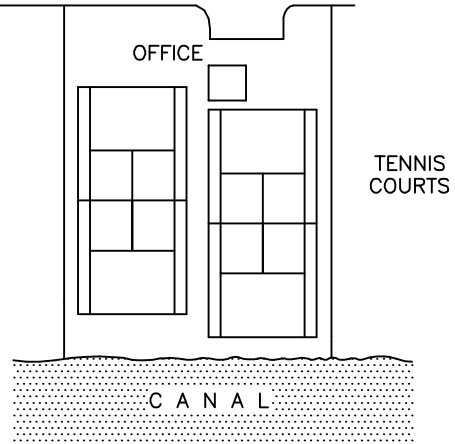

GULF OF MEXICO

2 FL. UNITS ARE 5, 6, 7 & 8  
1 FL. UNITS ARE 1, 2, 3 & 4

SITE PLAN  
NO SCALE

TYPICAL UNIT  
APPROX. SQ. FT.

LIVING AREA	1040
NON-LIVING AREA	+220
TOTAL	1260

Approximate Scale: 1" = 12'

(104 Units)  
SANIBEL ARMS WEST-099