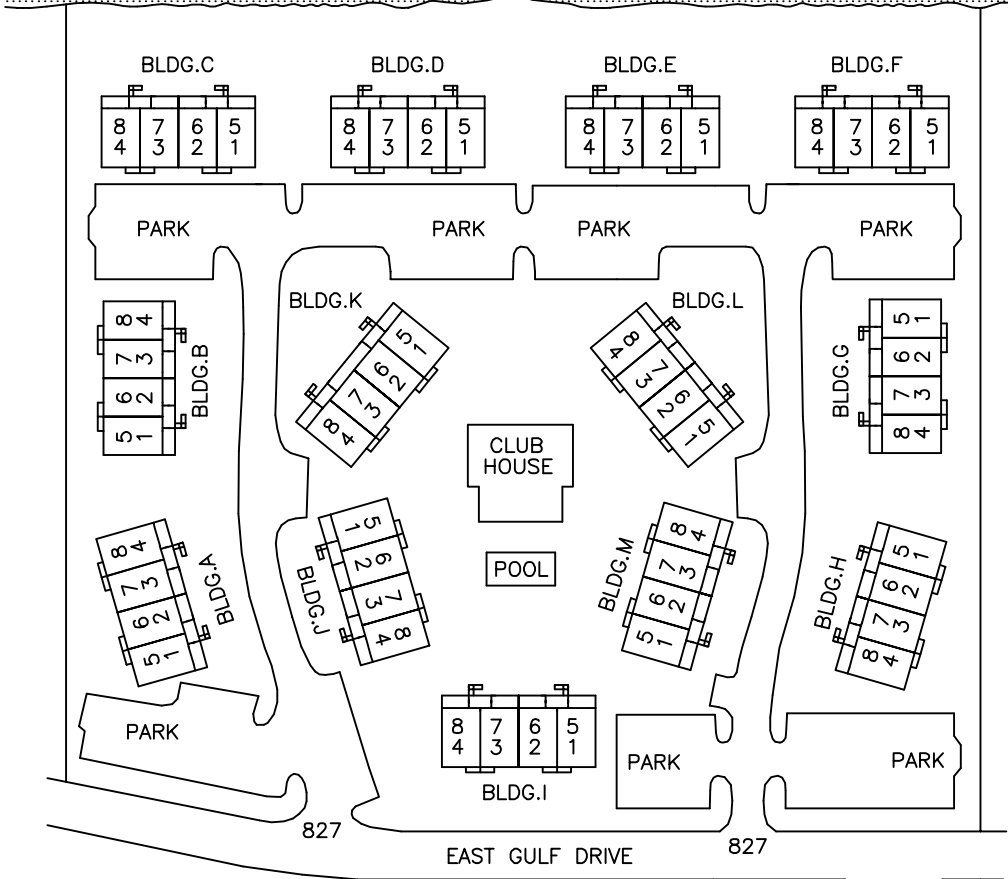

GULF OF MEXICO

2 FL. UNITS ARE 5, 6, 7 & 8  
1 FL. UNITS ARE 1, 2, 3 & 4

SITE PLAN  
NO SCALE

TYPICAL UNIT  
APPROX. SQ. FT.

LIVING AREA	1040
NON-LIVING AREA	+220
TOTAL	1260

Approximate Scale: 1" = 12'

(104 Units)  
SANIBEL ARMS WEST-099