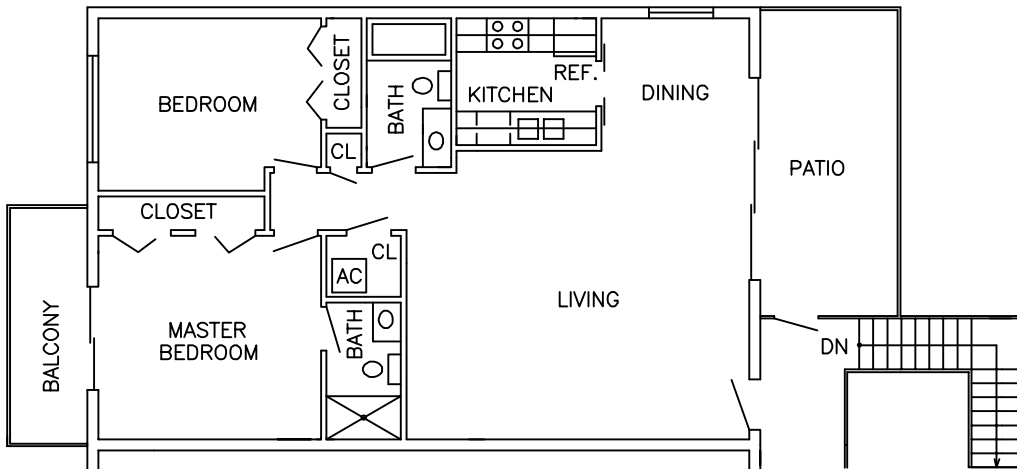

GULF OF MEXICO

2 FL. UNITS ARE 5, 6, 7 & 8  
1 FL. UNITS ARE 1, 2, 3 & 4

SITE PLAN  
NO SCALE

TYPICAL UNIT  
APPROX. SQ. FT.

LIVING AREA	1040
NON-LIVING AREA	+220
TOTAL	1260

Approximate Scale: 1" = 12'

(104 Units)  
SANIBEL ARMS WEST-099