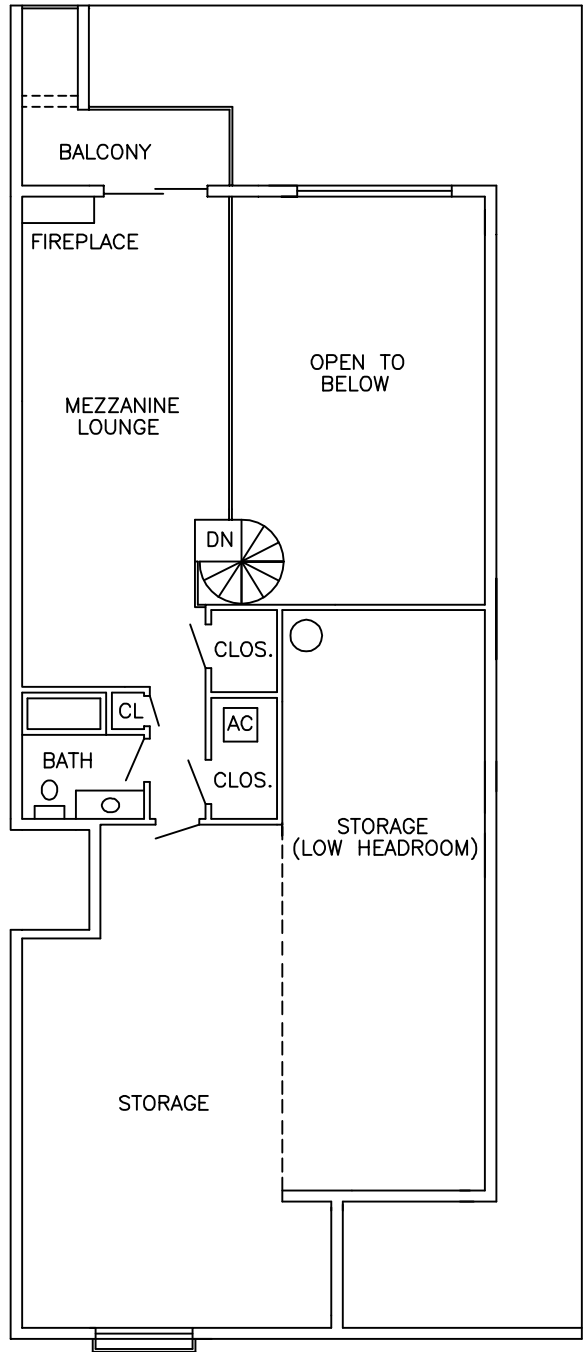

UNIT 3 (UNIT 4 MIRROR IMAGE)

MEZZANINE LEVEL

TYPICAL 2 FL. UNIT

APPROX. SQ. FT.	
LIVING AREA	1900
NON-LIVING AREA	+600
TOTAL	2500

Approximate Scale: 1" = 12'

(12 Units)

SANIBEL SEAVIEW-106