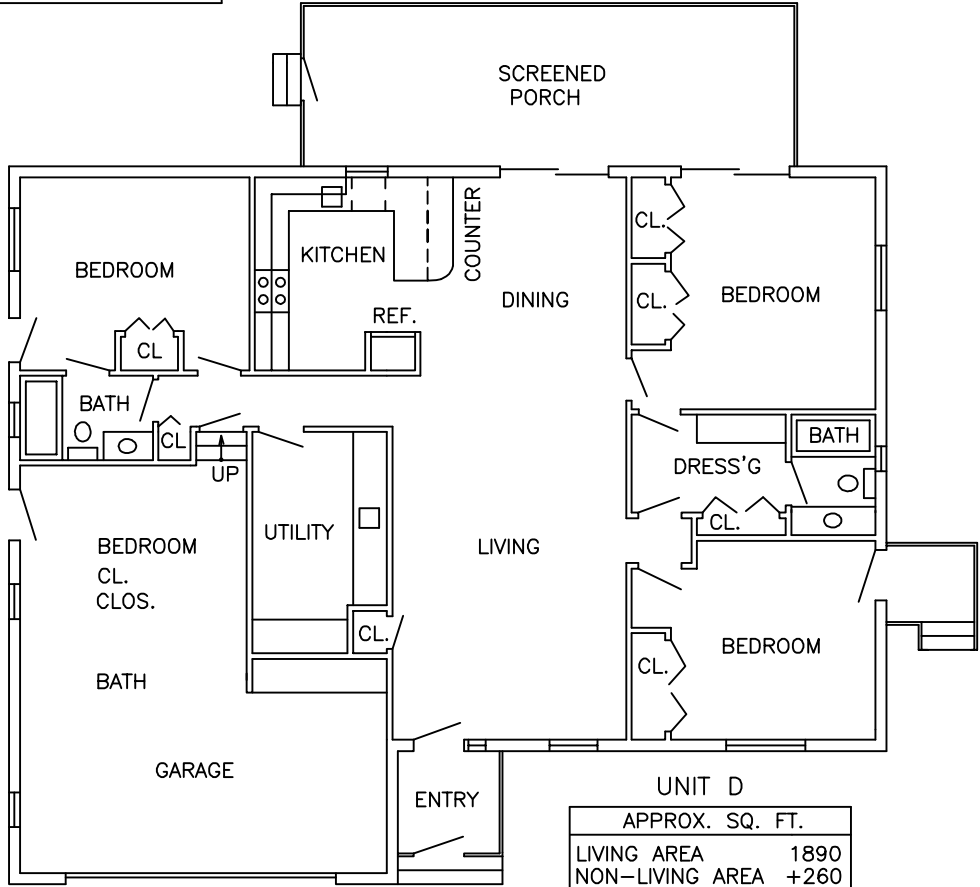

UNIT E	
APPROX. SQ. FT.	
LIVING AREA	1390
NON-LIVING AREA	+340
TOTAL	1730

UNIT D	
APPROX. SQ. FT.	
LIVING AREA	1890
NON-LIVING AREA	+260
TOTAL	2150

Approximate Scale: 1" = 12'

(8 Units)
SANIBEL SHORES-109