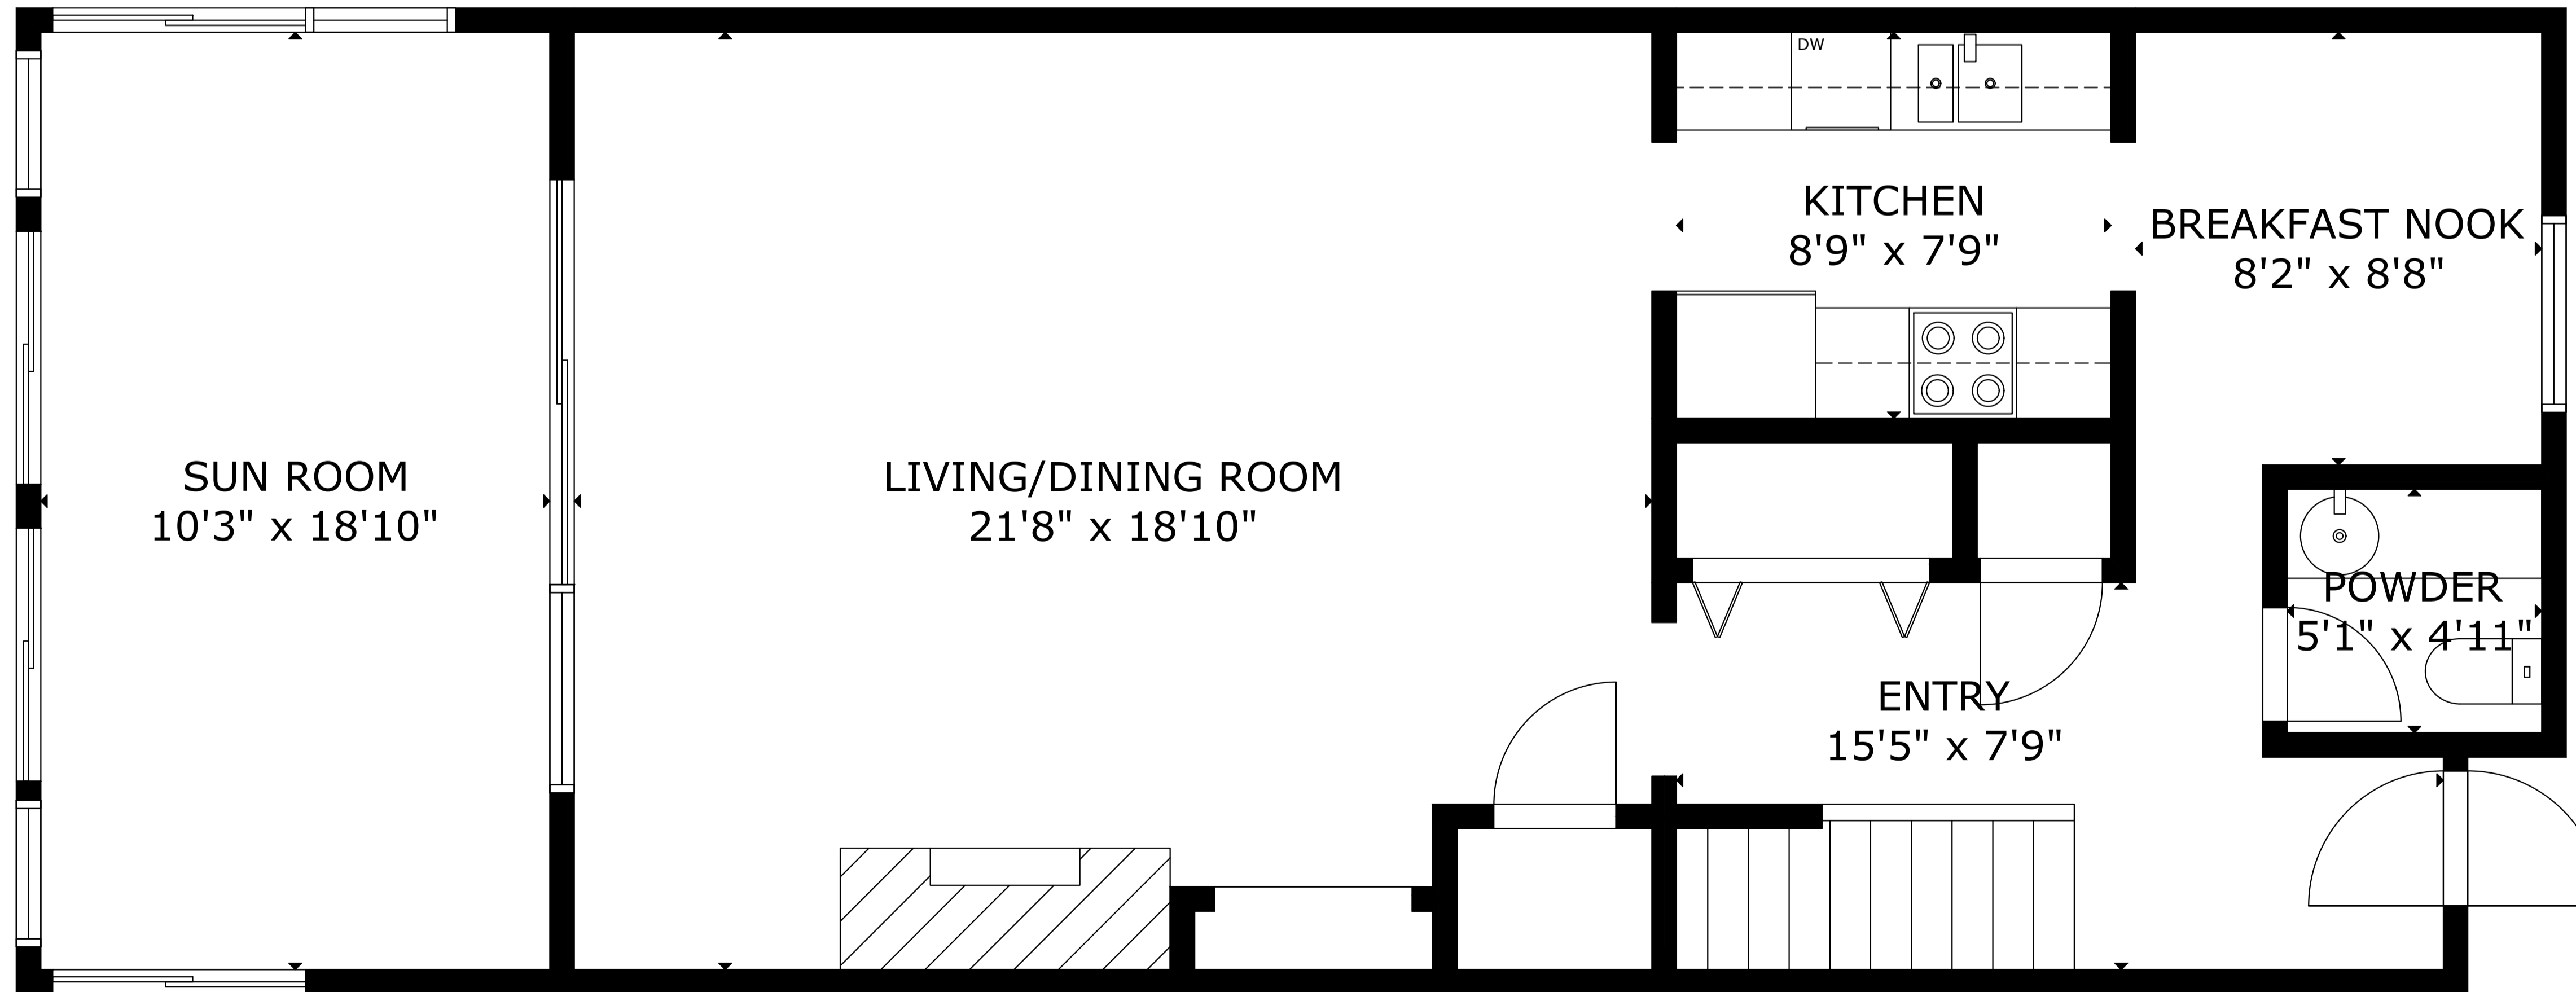

FLOOR 2

FLOOR 1

GROSS INTERNAL AREA
 TOTAL: 1766 sq.ft
 FLOOR 1: 941 sq.ft, FLOOR 2: 825 sq.ft
 SIZE AND DIMENSIONS ARE APPROXIMATE, ACTUAL MAY VARY