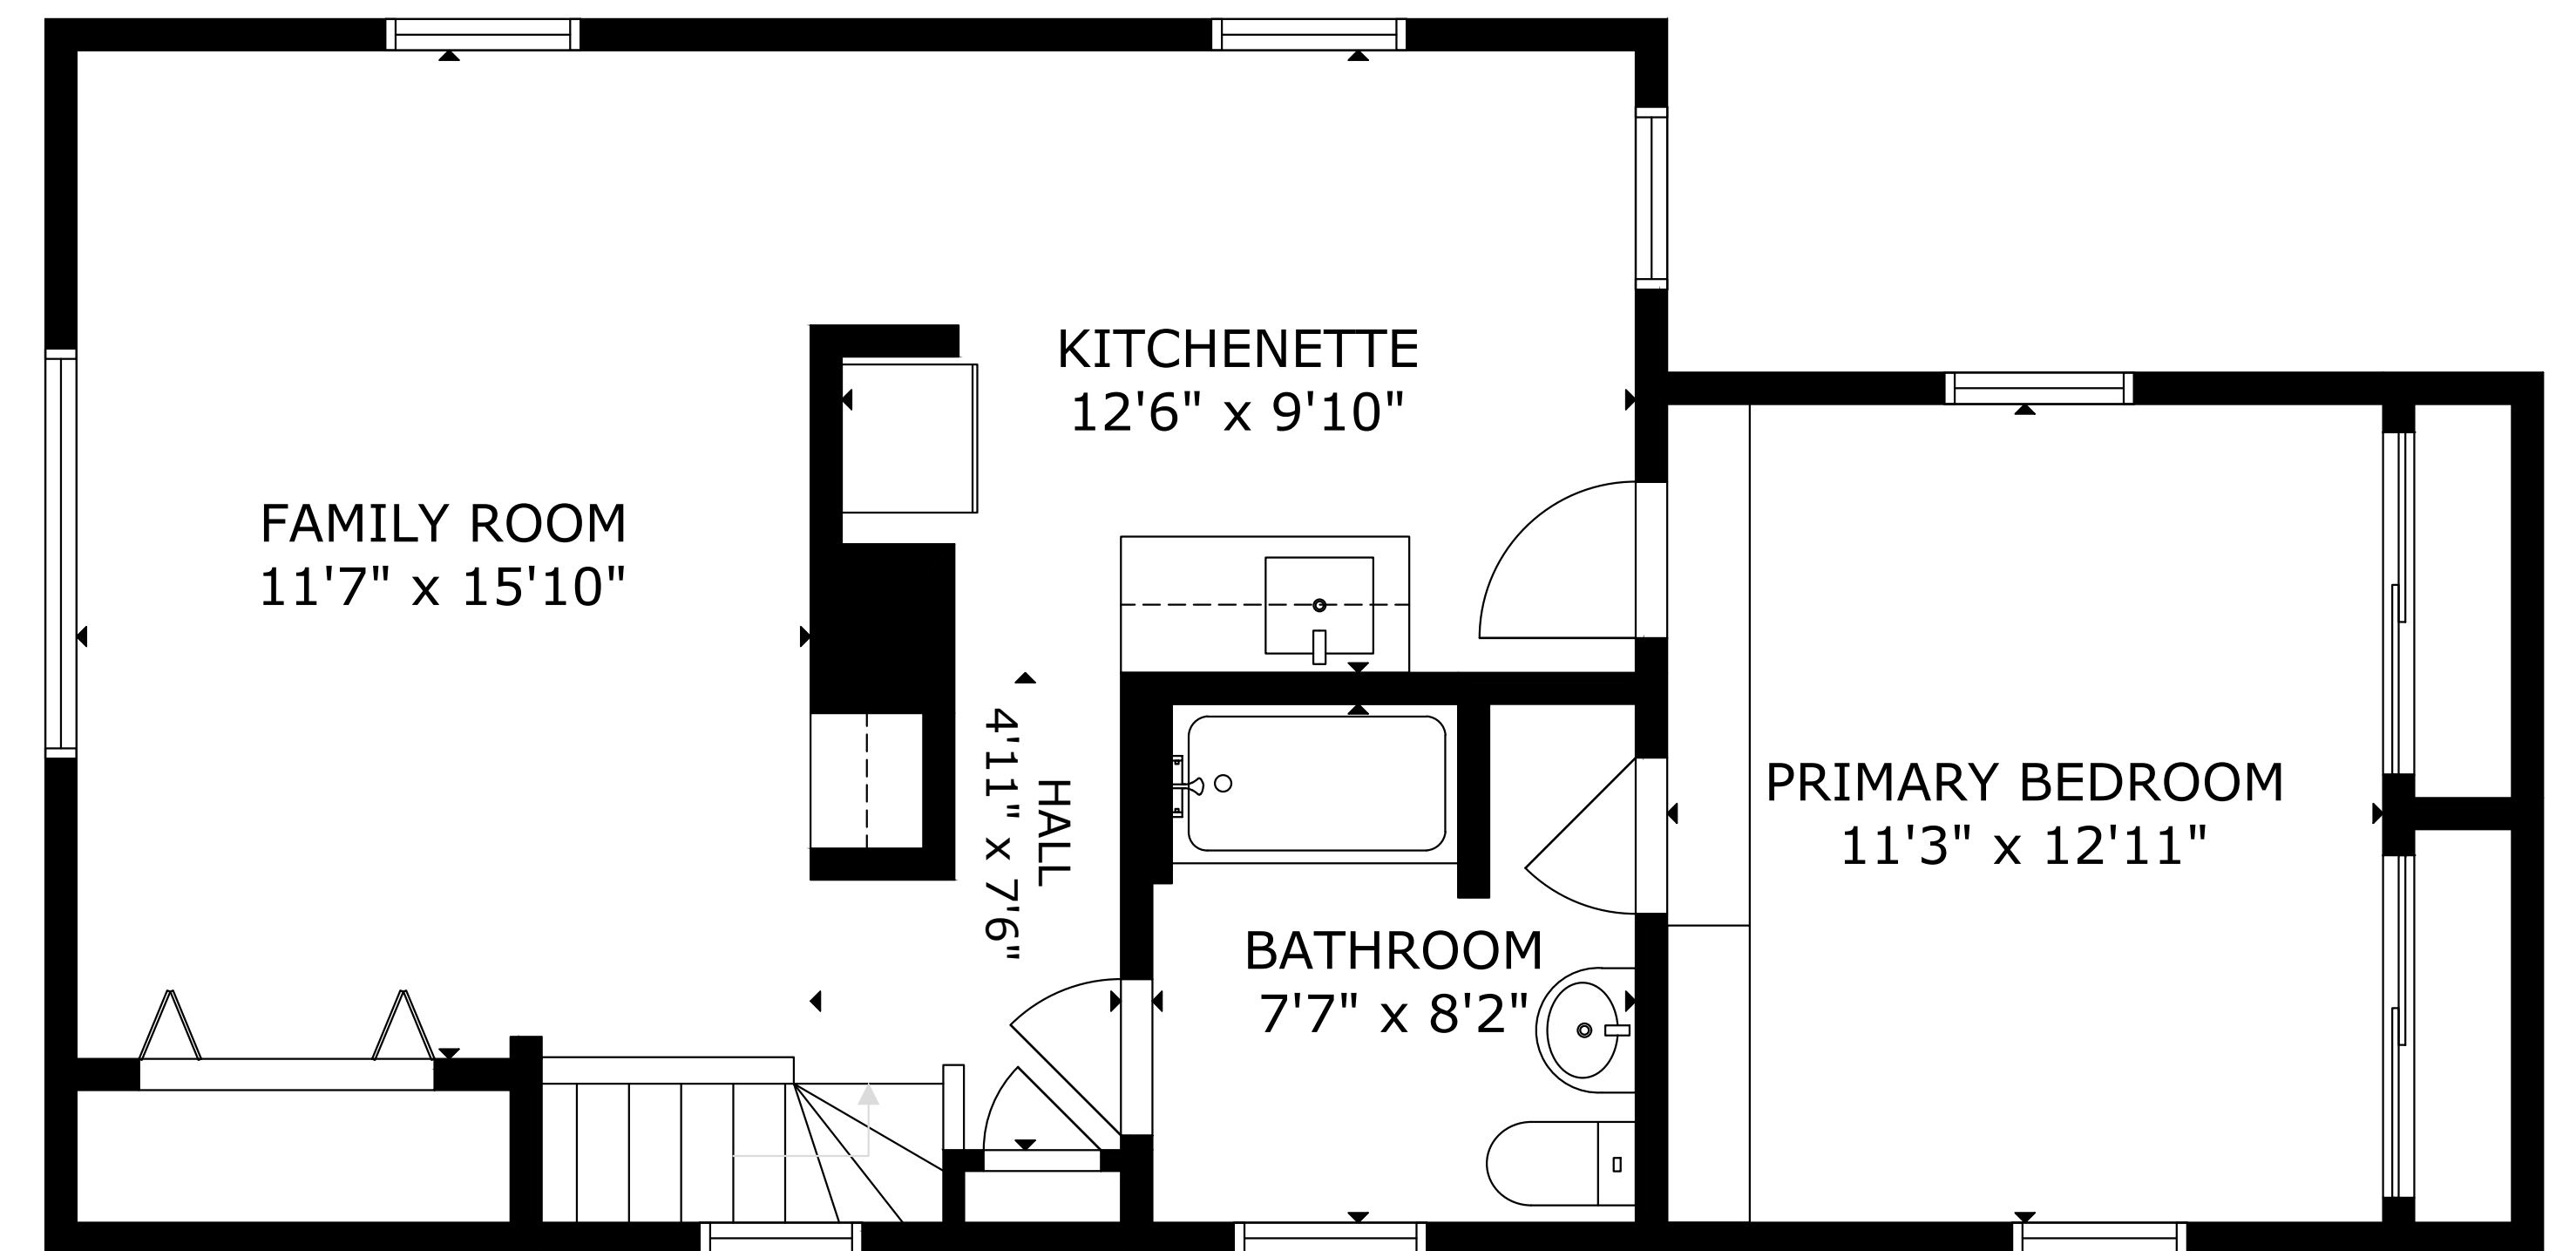

FLOOR 1

FLOOR 2

GROSS INTERNAL AREA
 TOTAL: 1,613 sq ft
 FLOOR 1: 983 sq ft, FLOOR 2: 630 sq ft
 SIZE AND DIMENSIONS ARE APPROXIMATE, ACTUAL MAY VARY