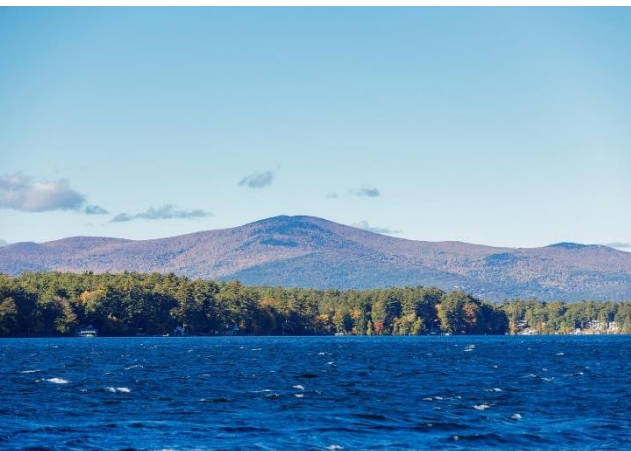

DOW REALTY GROUP
KELLER WILLIAMS
LAKES & MOUNTAINS REALTY | COASTAL REALTY

543 Forest Road

WOLFEBORO, NH

Welcome to your new home!

Pristine Adirondack Style lake house that overlooks the shores of Winter Harbor, providing serene views of Lake Winnepesaukee. This home has three levels of living that has been professionally designed. The kitchen/dining floor plan also opens to a deck to take in the view. A large stone fireplace in the living room will keep you cozy in the winter months. Upstairs you will find the master bedroom suite as well as another bedroom. The finished walk out basement has a family room with yet another stone fireplace and a guest bedroom. Outside you are just steps to your private dock enjoying the mature landscaping. Located 5 minutes to downtown Wolfeboro.

Lake View