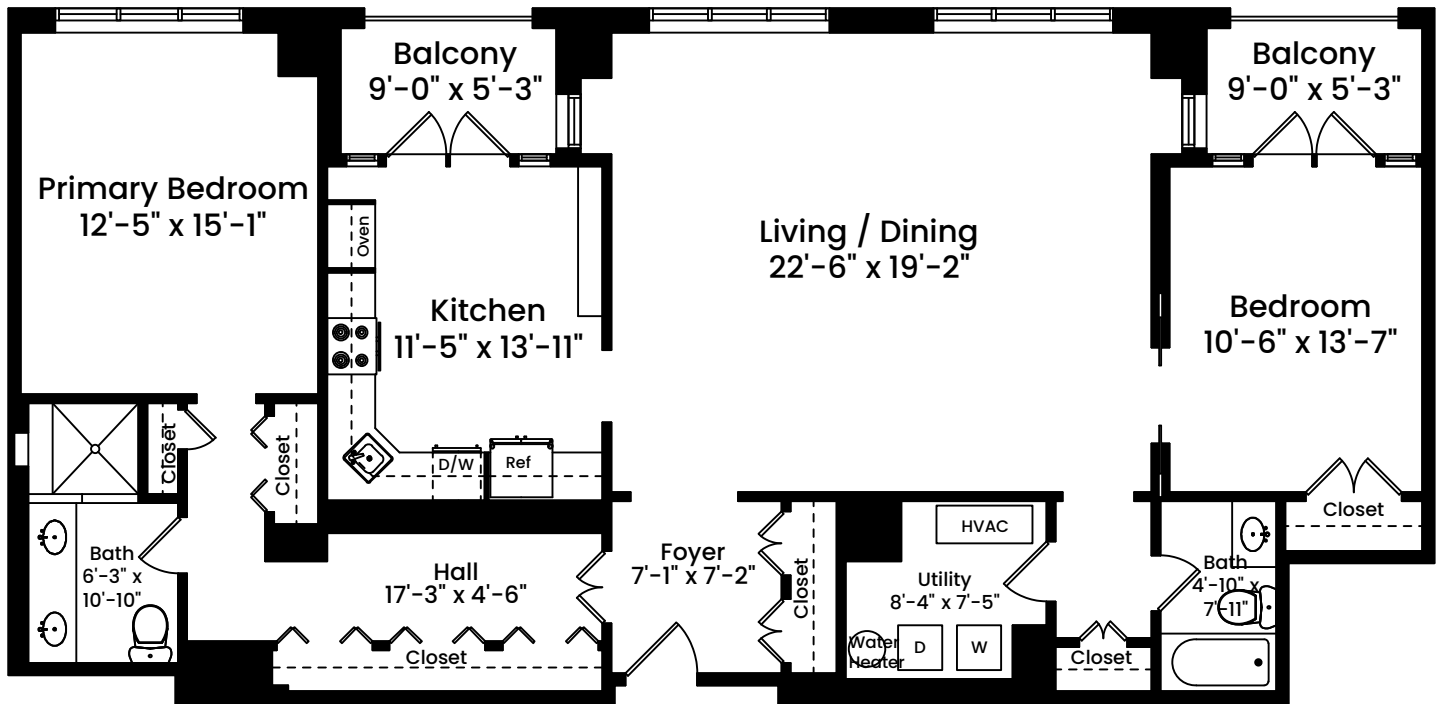

20 Rows Wharf | Boston, MA 02110

UNIT 606
CEILING HEIGHT 8'-4"

Dimensions are not guaranteed and are provided for informational purposes only.
Individual room dimensions are not used to calculate overall square footage.
www.nationalfloorplans.com Completed January 2021