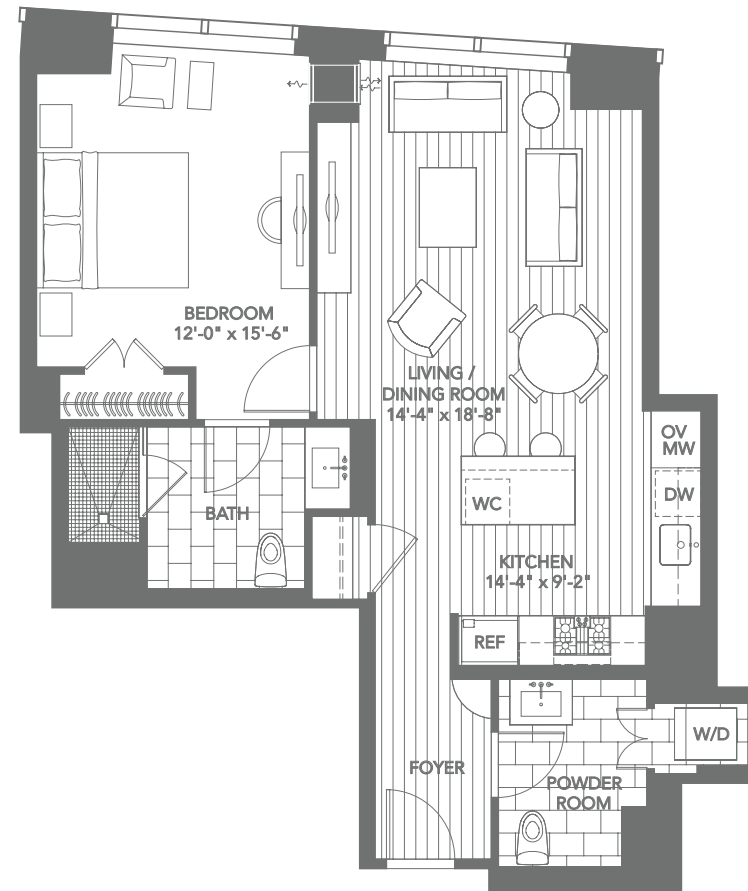

CITY RESIDENCES
FLOOR 24

—
2406
—

1 bedroom, 1.5 bath,
living/dining room, kitchen
878 sq. ft.

\$ 1,275,000

\$ 604 monthly condo fee (\$.69 PSF)

MILLENNIUM TOWER
BOSTON

This is not an offer to sell but is intended for informational purposes only. These are Preliminary Unit Plans. All measurements shown on these Preliminary Unit Plans are pre-construction estimates. The final unit plan with actual dimensions and square footage incorporated in the Condominium Documents may not be as so shown. While certain floor plans show furniture layouts, no furniture is included with the purchase of a unit. The depiction of wood flooring, stone tile and kitchen appliances are for illustrative purposes only. While certain photographs shown are intended to be similar to the view from some units, similarity to views is not guaranteed. Renderings are artist's impression only. The developer reserves the right to make modifications in materials, specifications, plans, signs, scheduling and delivery of units without notice. No Federal agency has judged the merits or value, if any, of this property. This material shall not constitute an offer in any state where prior registration is required.