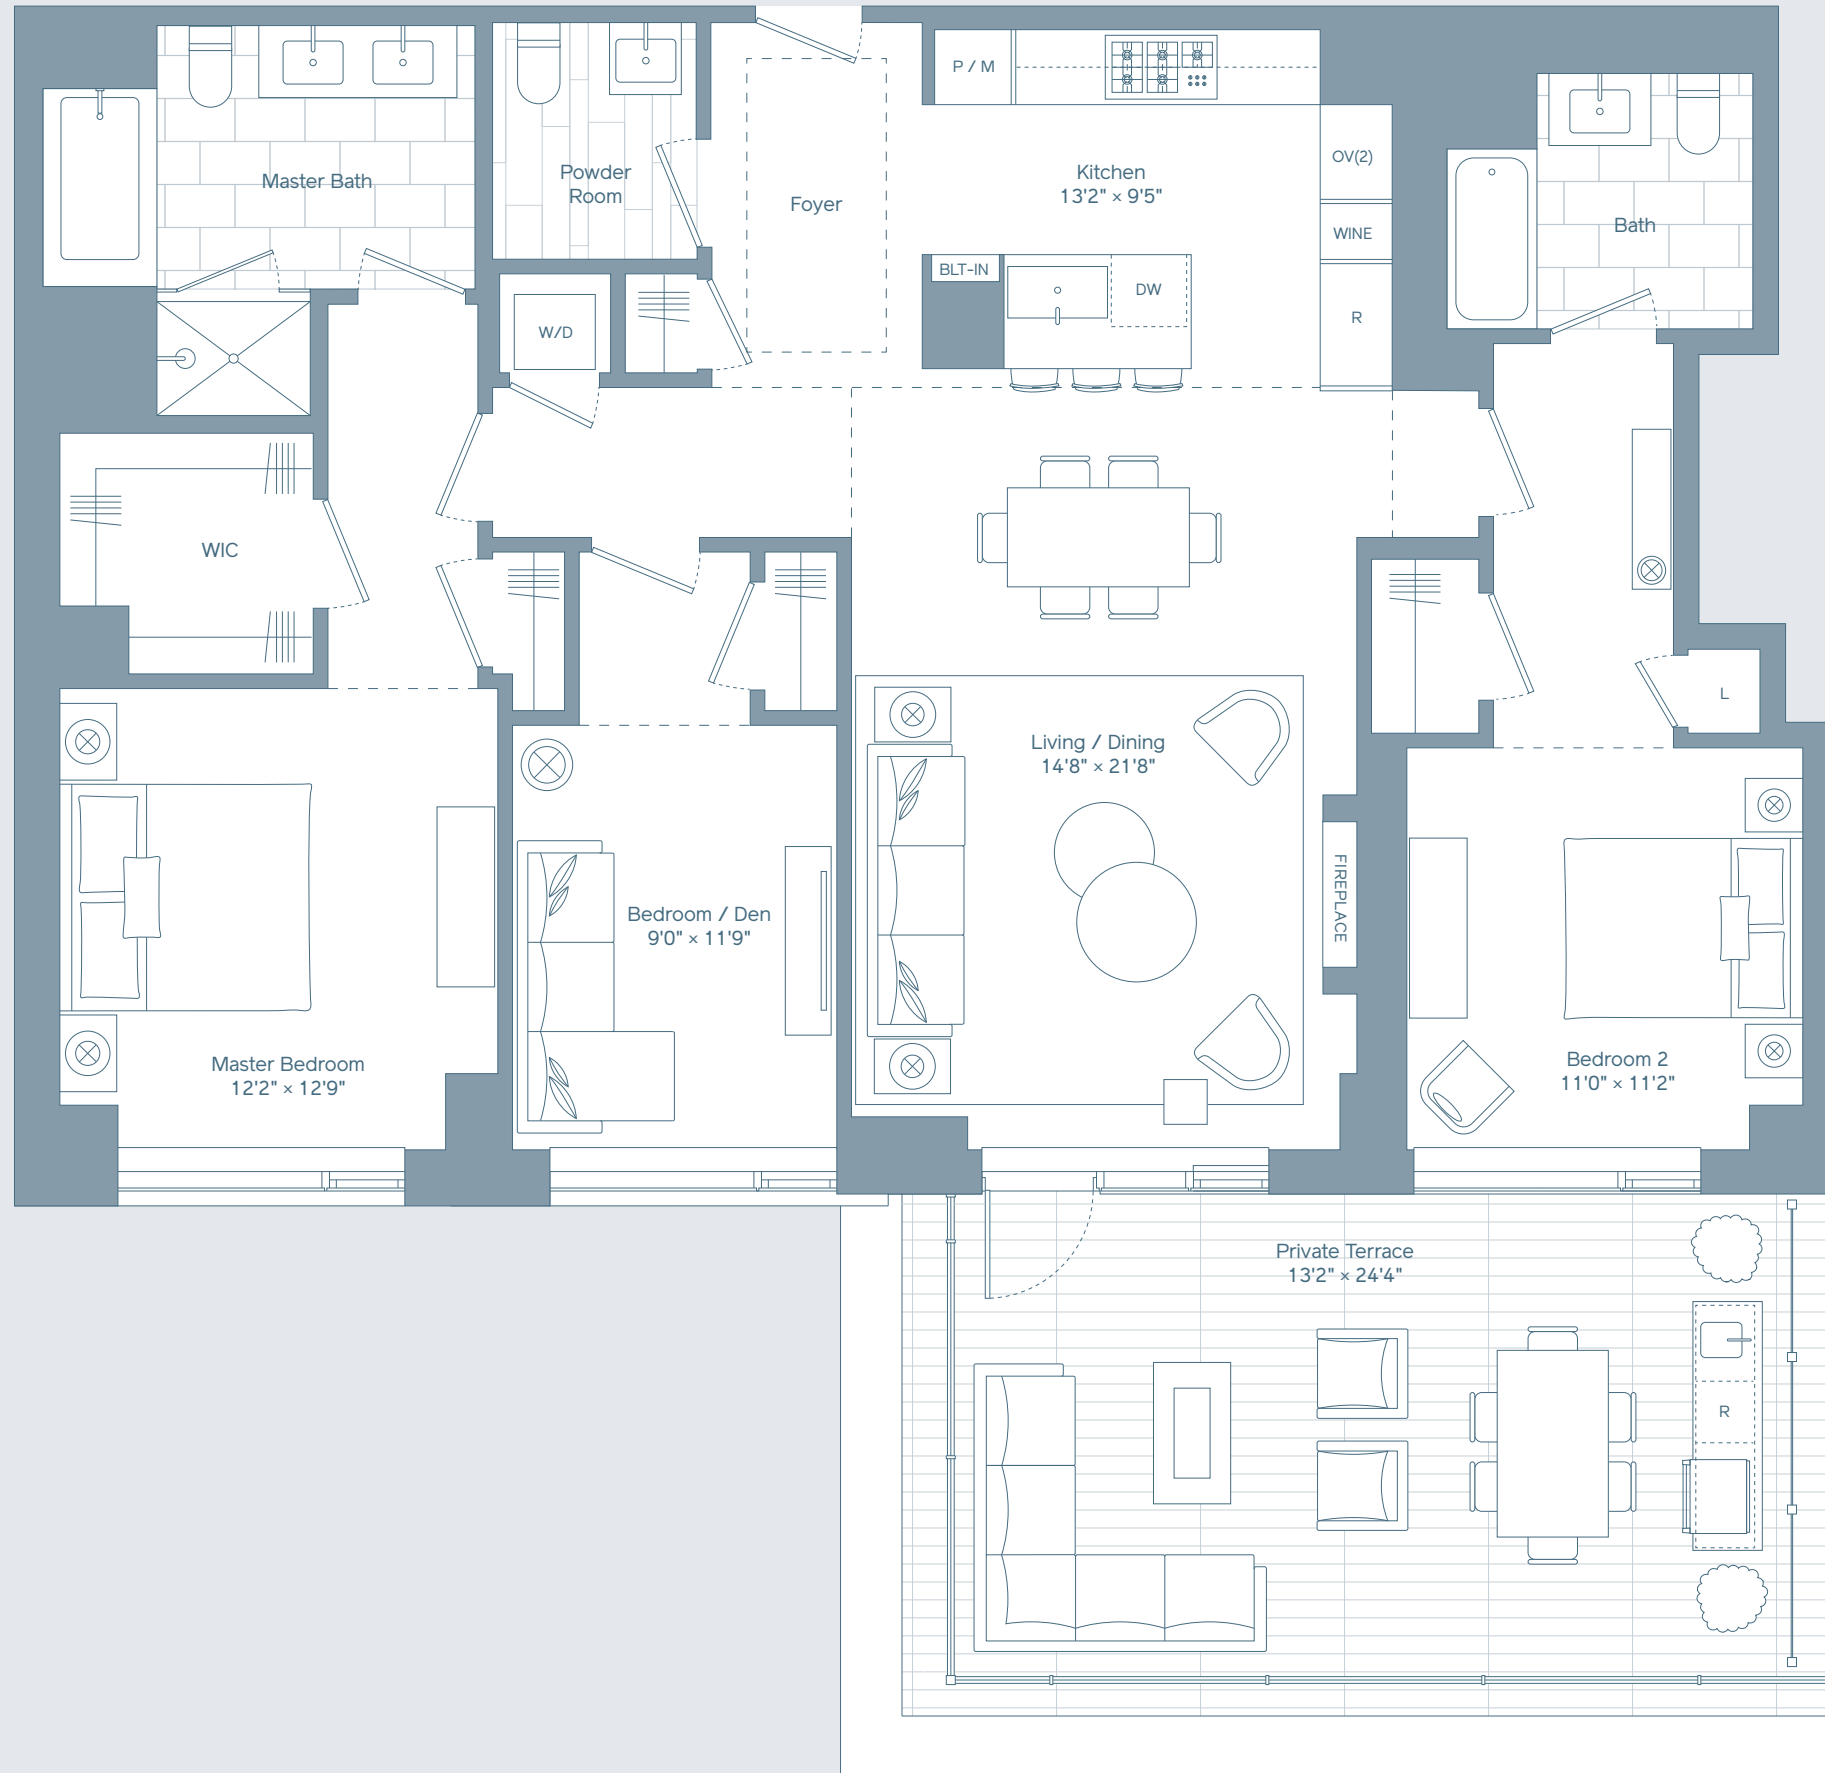

# THE QUINN

**The Collection**  
Residence H  
Floor 12

3 Bedrooms  
2.5 Bathrooms  
1,551 SF

Private Terrace  
310 SF

All dimensions, specifications, features, amenities and prices are subject to modification without notice or obligation. Terraces, balconies and windows are not unit specific. Please see Sales Agents for details.