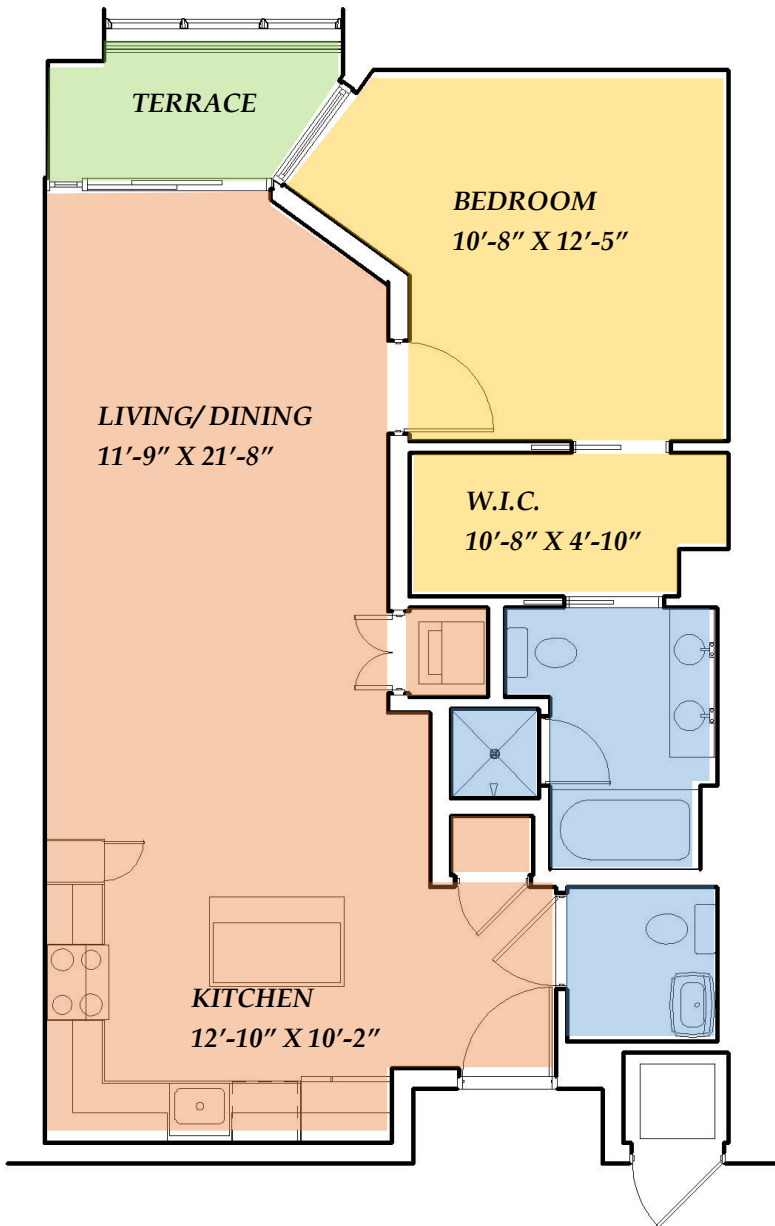

THE COSMOPOLITAN

771 HARRISON AVENUE

BOSTON, MA

UNIT 203, 303, 403 ONE BEDROOM

Unit Area: 826 SF

Terrace: 48 SF

Total: 874 SF