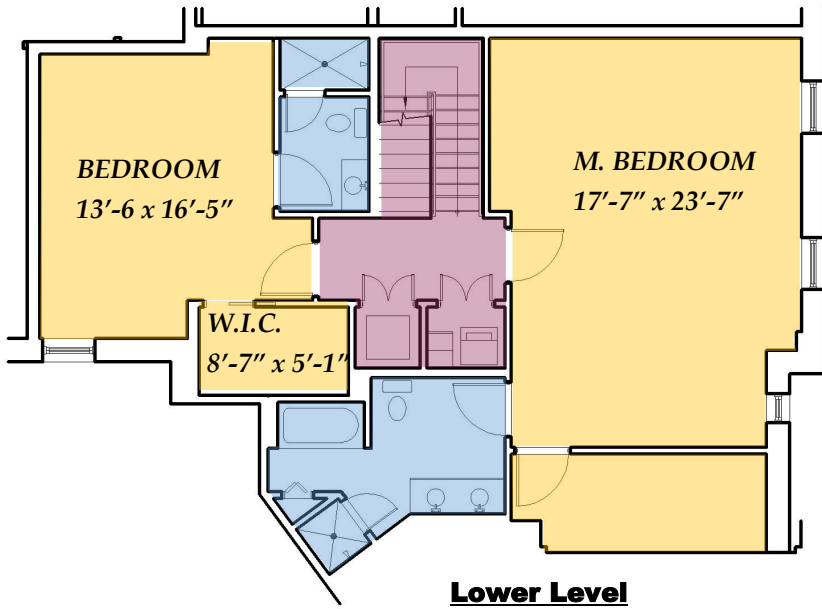

# THE COSMOPOLITAN

771 HARRISON AVENUE

BOSTON, MA

**Lower Level**

**Upper Level**

## **UNIT A TWO BEDROOM TOWHOUSE**

**Unit Area: 1972 SF**