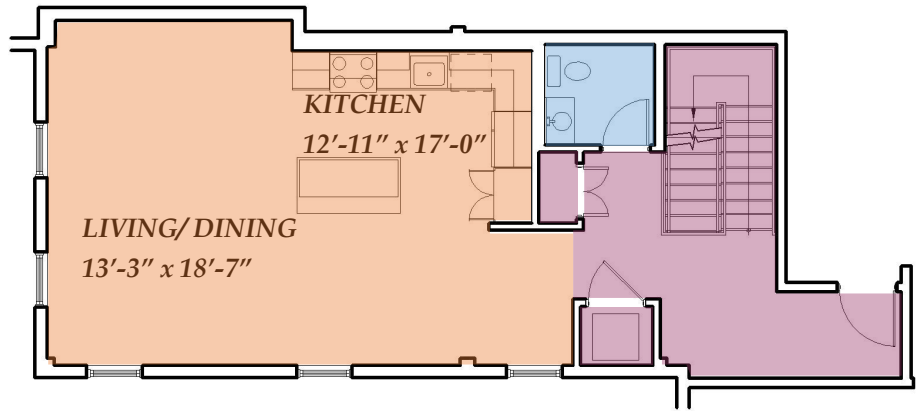

# THE COSMOPOLITAN

771 HARRISON AVENUE

BOSTON, MA

**Lower Level**

**Upper Level**

## **UNIT A TWO BEDROOM TOWHOUSE**

**Unit Area: 1972 SF**