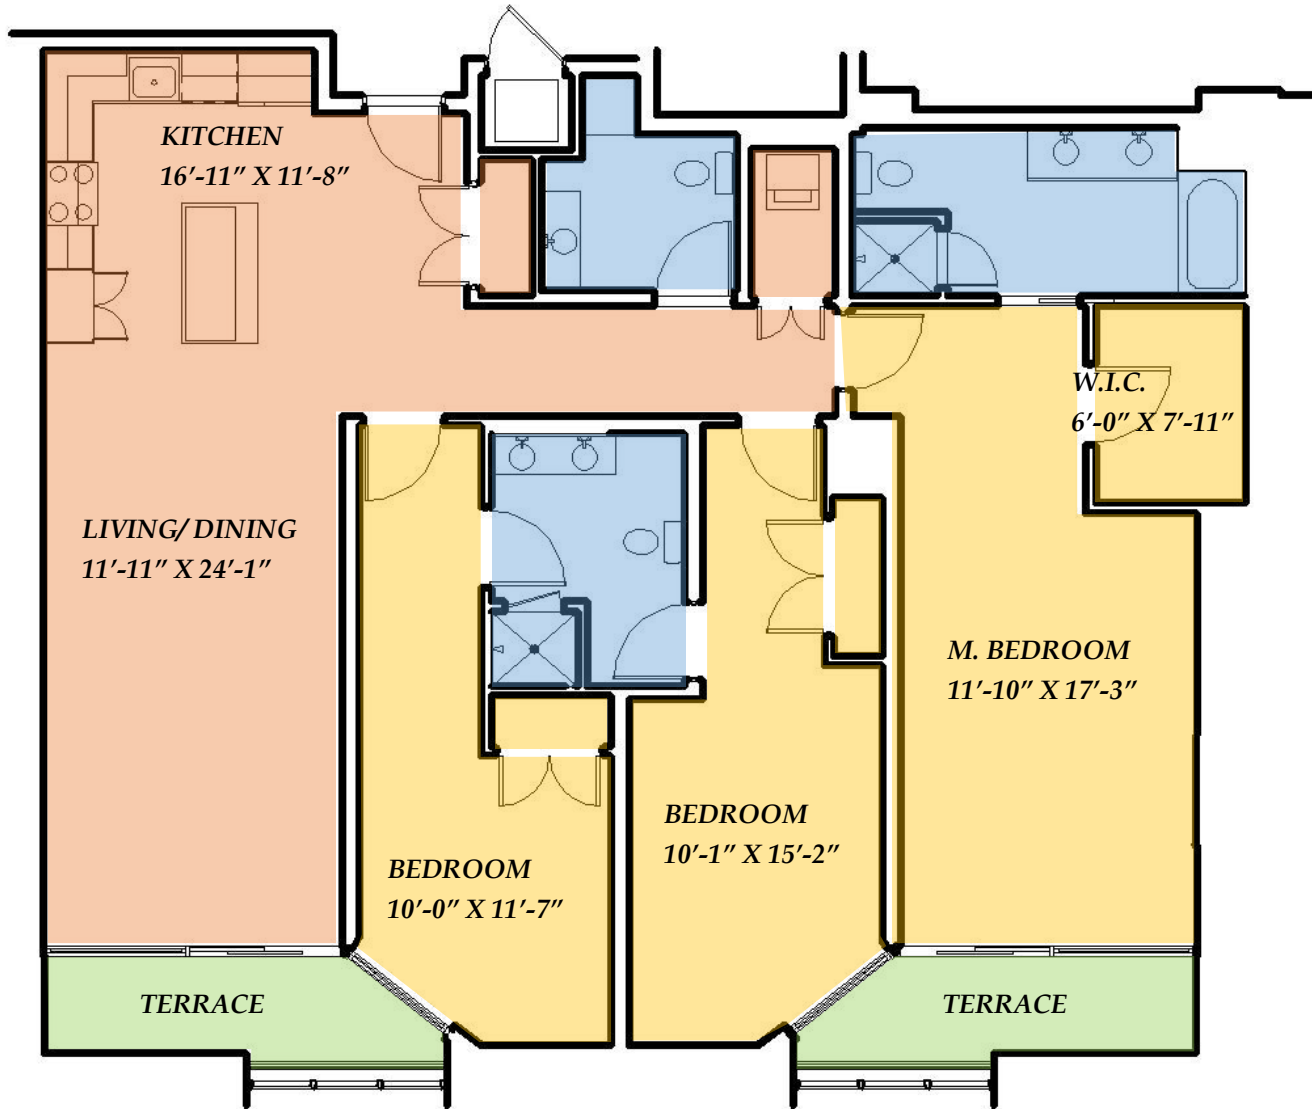

THE COSMOPOLITAN

771 HARRISON AVENUE

BOSTON, MA

UNIT 105 THREE BEDROOM

Unit Area: 1793 SF

Terrace Area: 70X2 SF

Total Area: 1933 SF