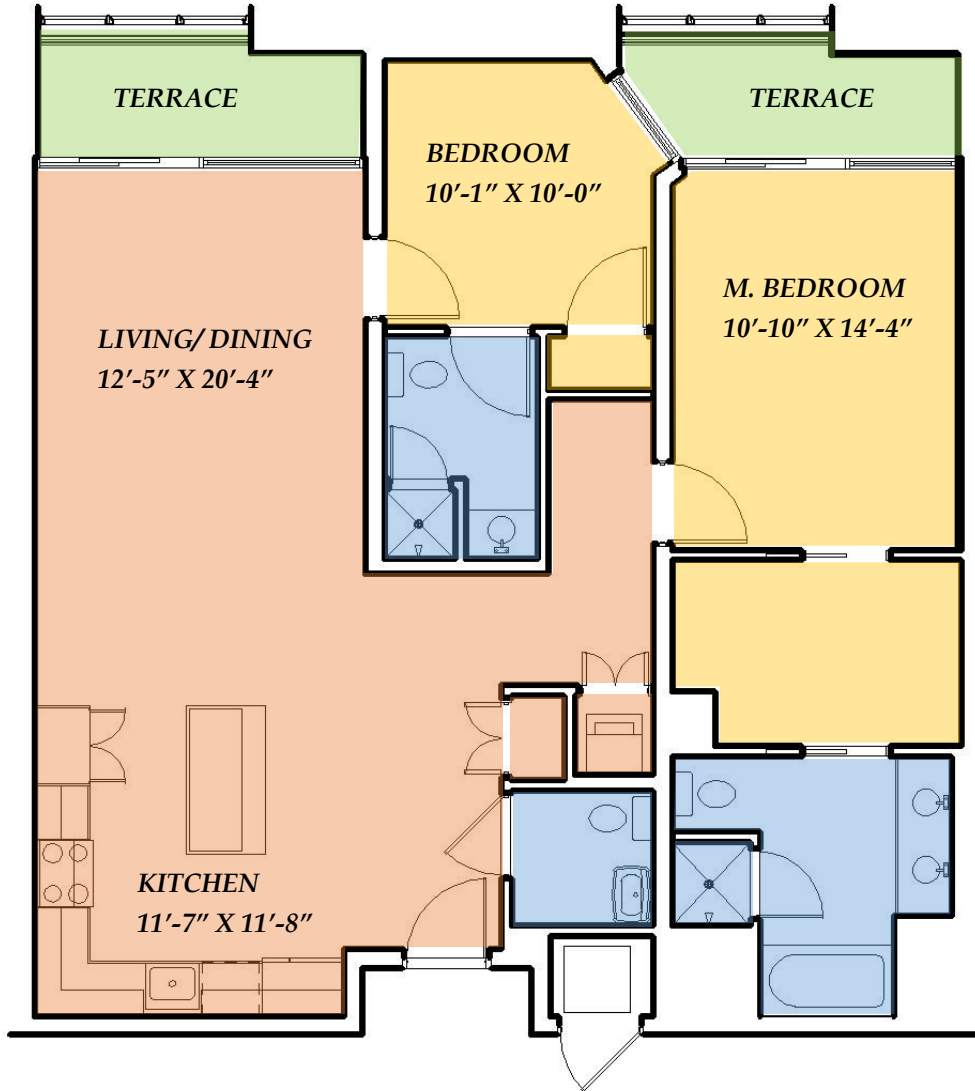

THE COSMOPOLITAN

771 HARRISON AVENUE

BOSTON, MA

UNIT 204, 304, 404 TWO BEDROOM

Unit Area: 1189 SF

Terrace: 60x2 SF

Total: 1309 SF