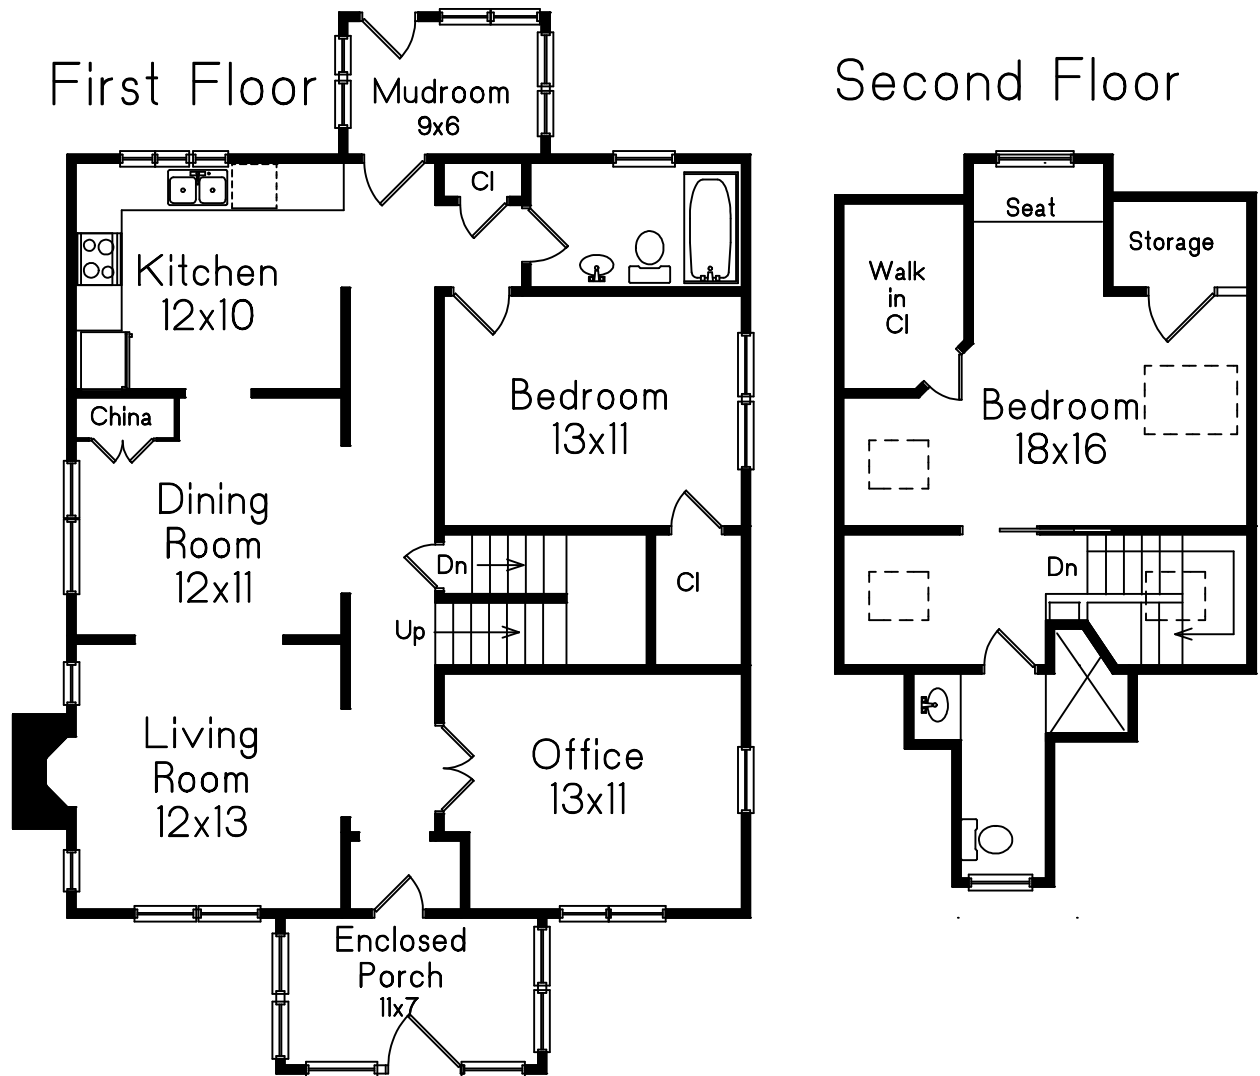

15 Arborway Terrace Jamaica Plain, MA

Prepared for Eileen Strong O'Boy

C Carol Meyer
M 781-455-8100
Copyright 2024

This drawing is an artistic rendering intended for marketing purposes only. The dimensions and/or square footage are approximate and should be verified by an independent source. This drawing is copyright protected and therefore licensed for use by those named on the floor plan.