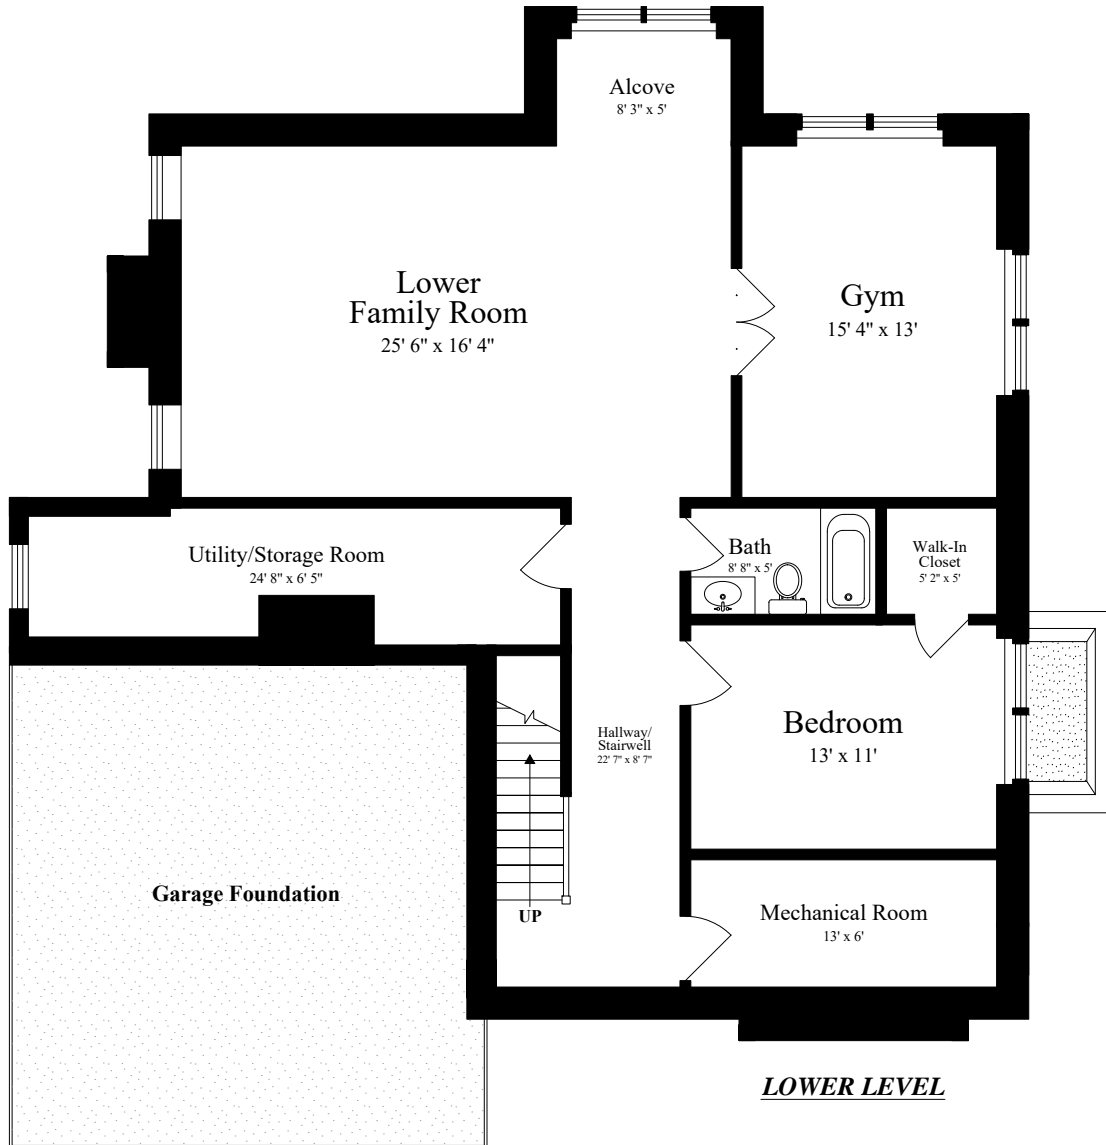

98 Beethoven Avenue
Newton, Massachusetts 02468

The details and specifications of these floor plans are approximations only. No warranties are made as to their accuracy. For more information visit us at www.designsbyjohnclark.com
© 2024 Designs by John Clark, All Rights Reserved