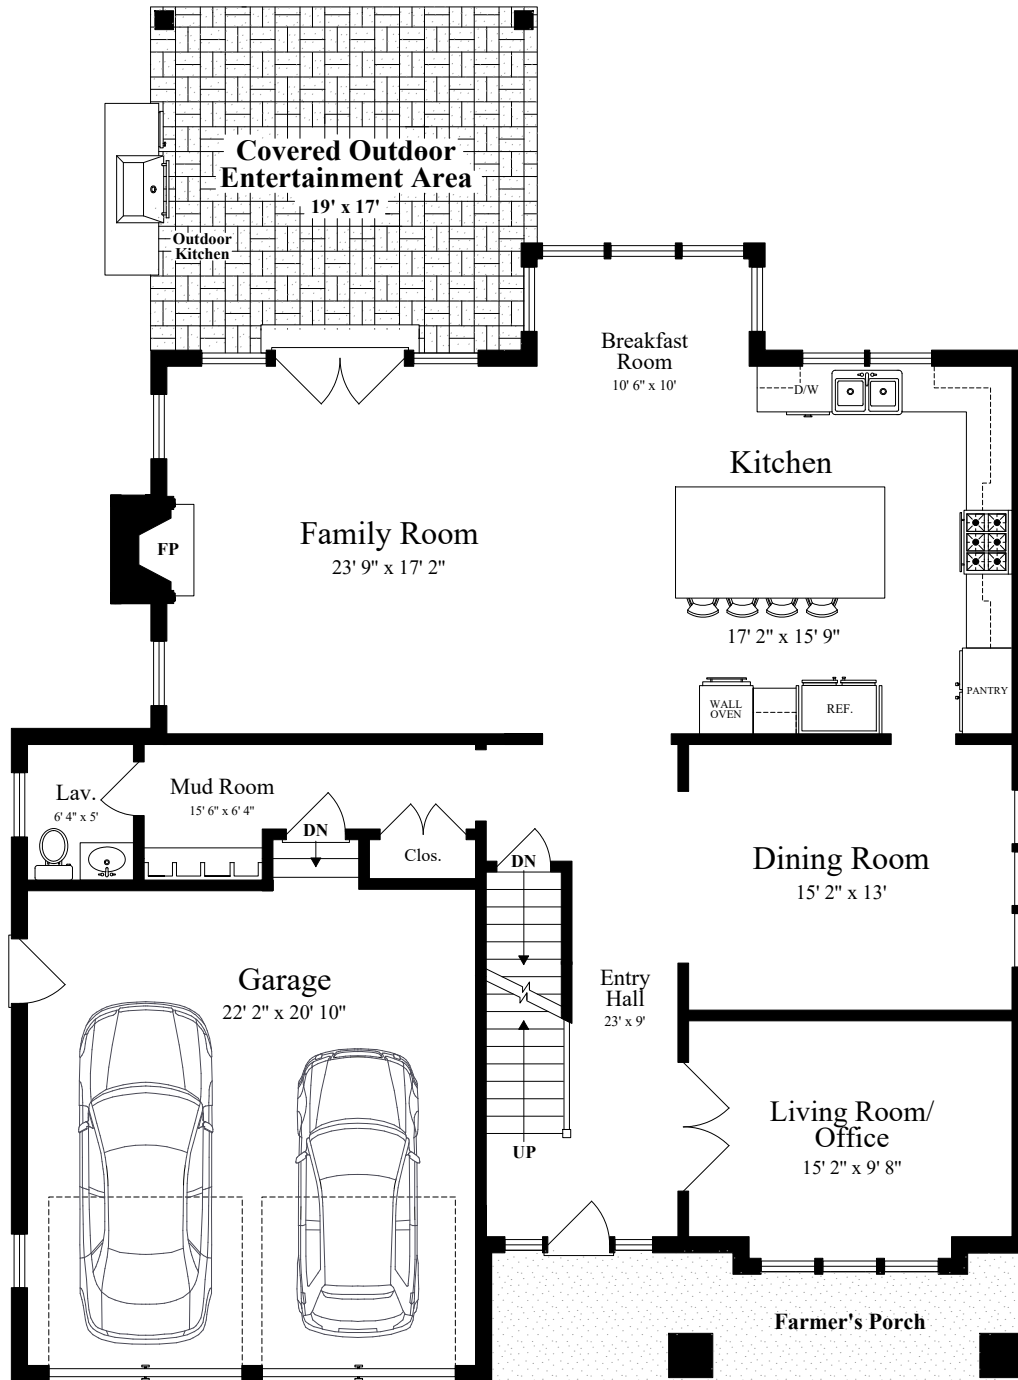

98 Beethoven Avenue

Newton, Massachusetts 02468

The details and specifications of these floor plans are approximations only. No warranties are made as to their accuracy. For more information visit us at www.designsbyjohnclark.com
 © 2024 Designs by John Clark, All Rights Reserved

98 Beethoven Avenue
Newton, Massachusetts 02468

FIRST FLOOR

The details and specifications of these floor plans are approximations only. No warranties are made as to their accuracy. For more information visit us at www.designsbyjohnclark.com
© 2024 Designs by John Clark, All Rights Reserved