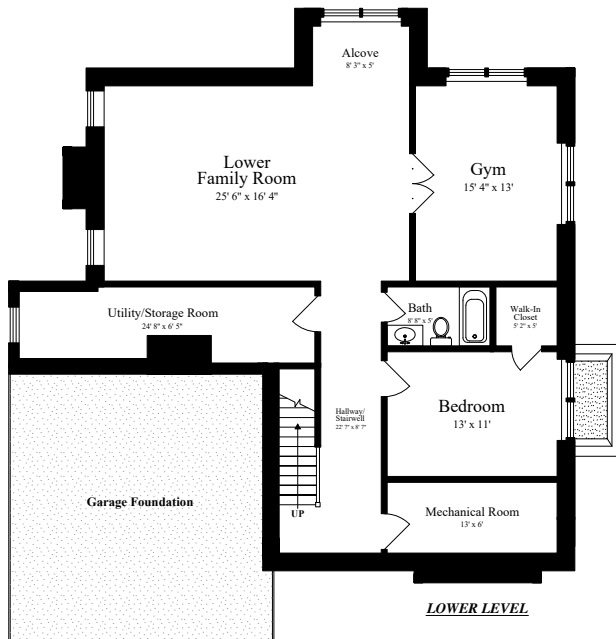

98 Beethoven Avenue

Newton, Massachusetts 02468

The details and specifications of these floor plans are approximations only. No warranties are made as to their accuracy. For more information visit us at www.designsbyjohnclark.com
 © 2024 Designs by John Clark, All Rights Reserved

98 Beethoven Avenue
Newton, Massachusetts 02468

FIRST FLOOR

The details and specifications of these floor plans are approximations only. No warranties are made as to their accuracy. For more information visit us at www.designsbyjohnclark.com
© 2024 Designs by John Clark, All Rights Reserved

98 Beethoven Avenue
Newton, Massachusetts 02468

SECOND FLOOR

The details and specifications of these floor plans are approximations only. No warranties are made as to their accuracy. For more information visit us at www.designsbyjohnclark.com
© 2024 Designs by John Clark, All Rights Reserved