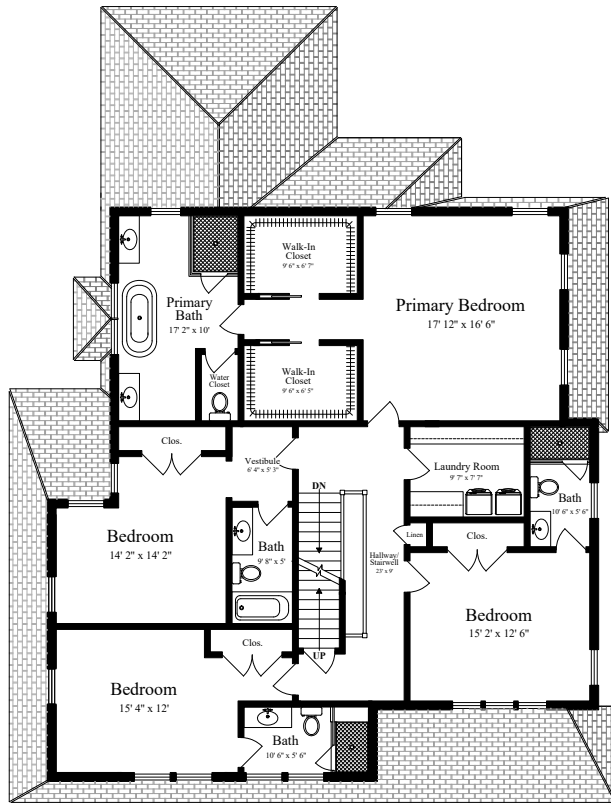

98 Beethoven Avenue

Newton, Massachusetts 02468

The details and specifications of these floor plans are approximations only. No warranties are made as to their accuracy. For more information visit us at www.designsbyjohnclark.com
 © 2024 Designs by John Clark, All Rights Reserved

98 Beethoven Avenue
Newton, Massachusetts 02468

FIRST FLOOR

The details and specifications of these floor plans are approximations only. No warranties are made as to their accuracy. For more information visit us at www.designsbyjohnclark.com
© 2024 Designs by John Clark, All Rights Reserved

98 Beethoven Avenue
Newton, Massachusetts 02468

SECOND FLOOR

The details and specifications of these floor plans are approximations only. No warranties are made as to their accuracy. For more information visit us at www.designsbyjohnclark.com
© 2024 Designs by John Clark, All Rights Reserved