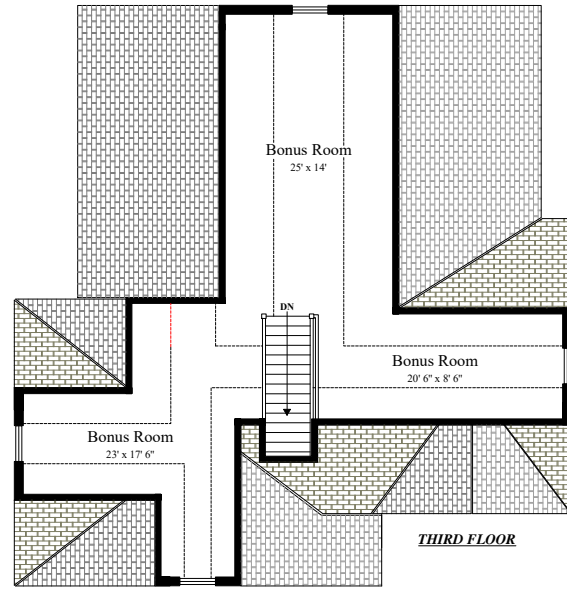

98 Beethoven Avenue

Newton, Massachusetts 02468

The details and specifications of these floor plans are approximations only. No warranties are made as to their accuracy. For more information visit us at www.designsbyjohnclark.com
 © 2024 Designs by John Clark, All Rights Reserved

98 Beethoven Avenue
Newton, Massachusetts 02468

FIRST FLOOR

The details and specifications of these floor plans are approximations only. No warranties are made as to their accuracy. For more information visit us at www.designsbyjohnclark.com
© 2024 Designs by John Clark, All Rights Reserved