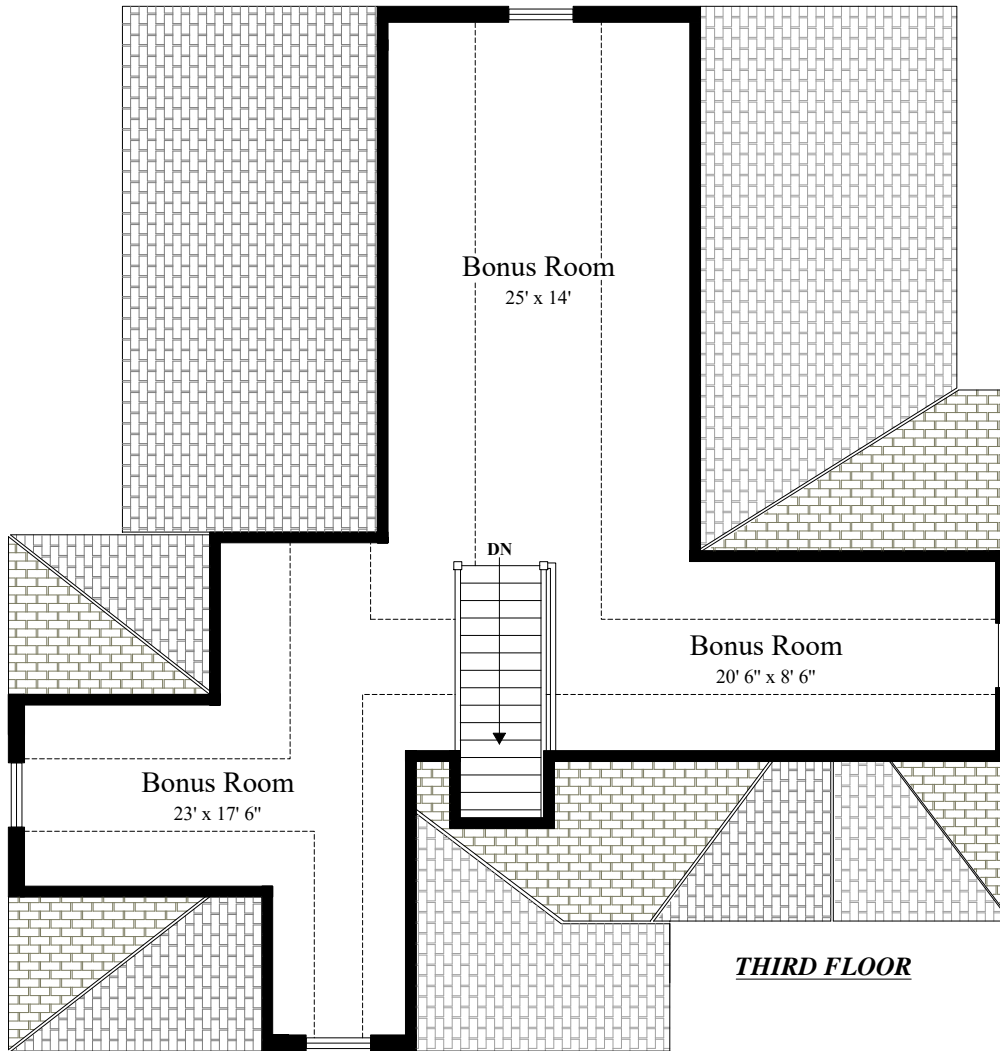

98 Beethoven Avenue
Newton, Massachusetts 02468

SECOND FLOOR

The details and specifications of these floor plans are approximations only. No warranties are made as to their accuracy. For more information visit us at www.designsbyjohnclark.com
© 2024 Designs by John Clark, All Rights Reserved

98 Beethoven Avenue
Newton, Massachusetts 02468

The details and specifications of these floor plans are approximations only. No warranties are made as to their accuracy. For more information visit us at www.designsbyjohnclark.com
© 2024 Designs by John Clark, All Rights Reserved