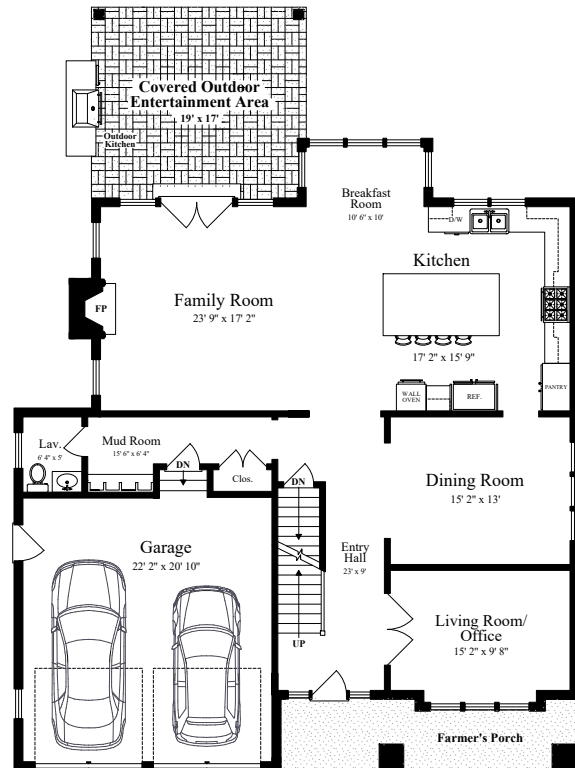

98 Beethoven Avenue

Newton, Massachusetts 02468

The details and specifications of these floor plans are approximations only. No warranties are made as to their accuracy. For more information visit us at www.designsbyjohnclark.com
 © 2024 Designs by John Clark, All Rights Reserved

98 Beethoven Avenue
Newton, Massachusetts 02468

FIRST FLOOR

The details and specifications of these floor plans are approximations only. No warranties are made as to their accuracy. For more information visit us at www.designsbyjohnclark.com
© 2024 Designs by John Clark, All Rights Reserved

98 Beethoven Avenue
Newton, Massachusetts 02468

SECOND FLOOR

The details and specifications of these floor plans are approximations only. No warranties are made as to their accuracy. For more information visit us at www.designsbyjohnclark.com
© 2024 Designs by John Clark, All Rights Reserved