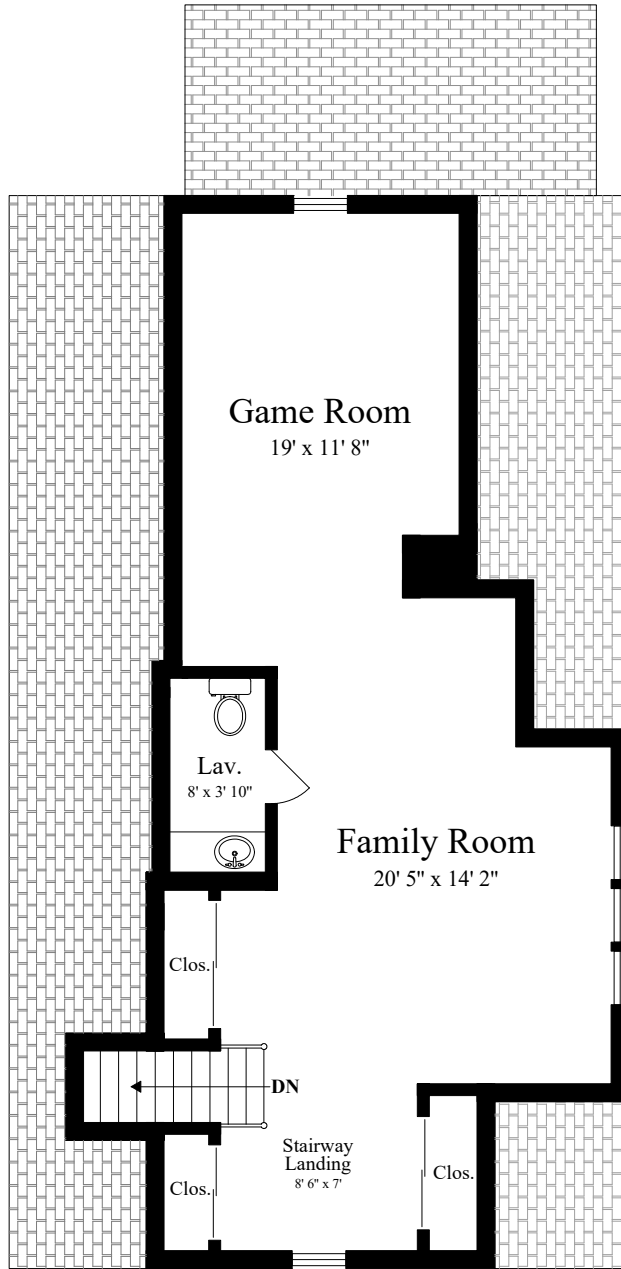

14-16 Field Street
Cambridge, Massachusetts 02138

The details and specifications of these floor plans are approximations only. No warranties are made as to their accuracy. For more information visit us at www.designsbyjohnclark.com
 © 2025 Designs by John Clark, All Rights Reserved

14-16 Field Street
Cambridge, Massachusetts 02138

THIRD FLOOR/apt. #2
(ceiling = 8' 4'')

The details and specifications of these floor plans are approximations only. No warranties are made as to their accuracy. For more information visit us at www.designsbyjohnclark.com
© 2025 Designs by John Clark, All Rights Reserved