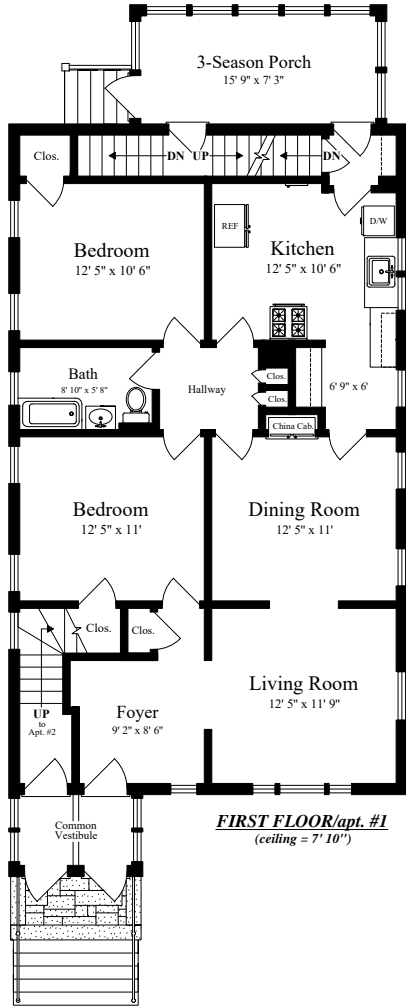

14-16 Field Street
Cambridge, Massachusetts 02138

The details and specifications of these floor plans are approximations only. No warranties are made as to their accuracy. For more information visit us at www.designsbyjohnclark.com
 © 2025 Designs by John Clark, All Rights Reserved

14-16 Field Street
Cambridge, Massachusetts 02138

THIRD FLOOR/apt. #2
(ceiling = 8' 4'')

The details and specifications of these floor plans are approximations only. No warranties are made as to their accuracy. For more information visit us at www.designsbyjohnclark.com
© 2025 Designs by John Clark, All Rights Reserved