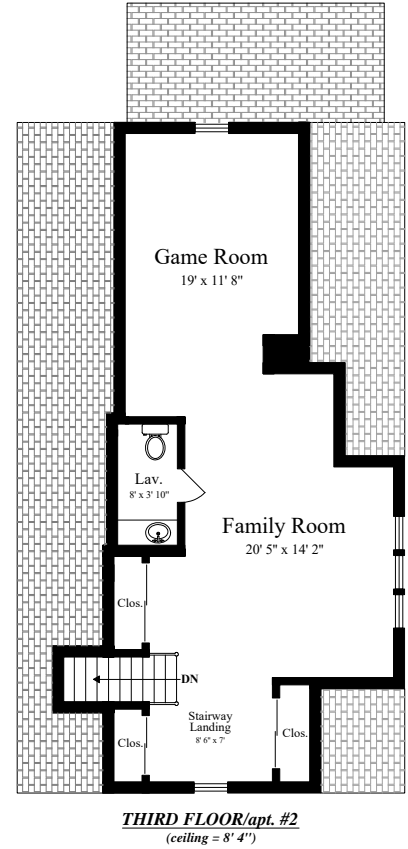

14-16 Field Street Cambridge, Massachusetts 02138

The details and specifications of these floor plans are approximations only. No warranties are made as to their accuracy. For more information visit us at www.designsbyjohnclark.com
© 2025 Designs by John Clark, All Rights Reserved

14-16 Field Street
Cambridge, Massachusetts 02138

THIRD FLOOR/apt. #2
(ceiling = 8' 4'')

The details and specifications of these floor plans are approximations only. No warranties are made as to their accuracy. For more information visit us at www.designsbyjohnclark.com
© 2025 Designs by John Clark, All Rights Reserved