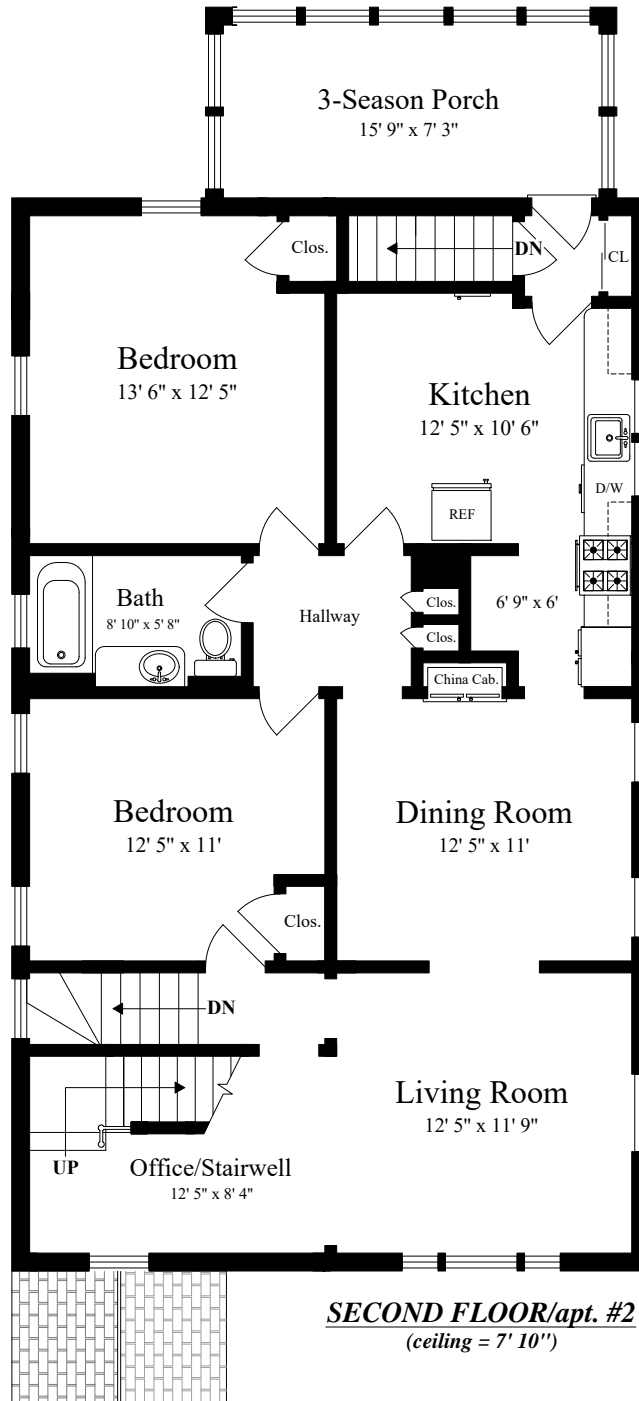

14-16 Field Street
Cambridge, Massachusetts 02138

The details and specifications of these floor plans are approximations only. No warranties are made as to their accuracy. For more information visit us at www.designsbyjohnclark.com
© 2025 Designs by John Clark, All Rights Reserved