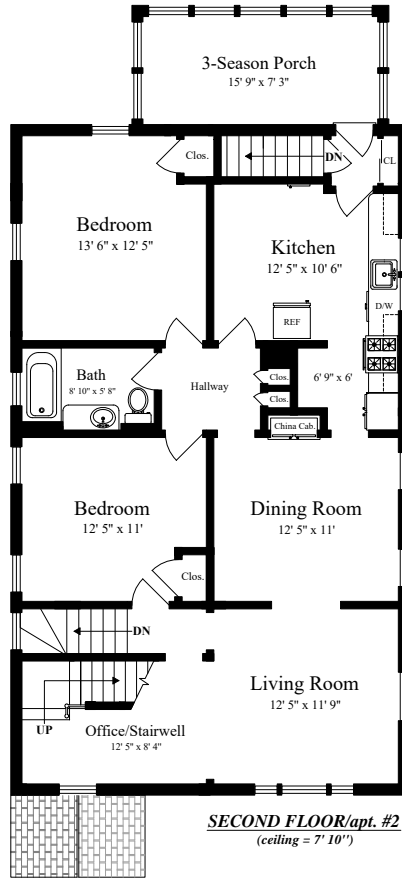

14-16 Field Street
Cambridge, Massachusetts 02138

The details and specifications of these floor plans are approximations only. No warranties are made as to their accuracy. For more information visit us at www.designsbyjohnclark.com
 © 2025 Designs by John Clark, All Rights Reserved

14-16 Field Street
Cambridge, Massachusetts 02138

THIRD FLOOR/apt. #2
(ceiling = 8' 4'')

The details and specifications of these floor plans are approximations only. No warranties are made as to their accuracy. For more information visit us at www.designsbyjohnclark.com
© 2025 Designs by John Clark, All Rights Reserved