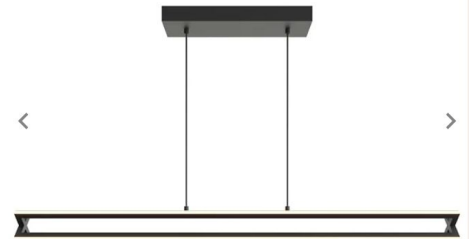

Italian Cabinetry with Slab Style Doors
handless
Walnut Finish on Island with White

Countertop & Continue Up for
Backsplash
Minas Miraggio Grey Quartz

Flooring Floor & Décor
Marely European White Oak Wire-
Brushed
Engineered Hardwood

KITCHEN FINISHES

Marketed by:

The Kennedy Lynch Gold Team

TheKennedyLynchGoldTeam@HammondRE.com

617-549-0181

BOSCH HOOD
INSERT
HUI30253UC

BOSCH
HIIPO57U
30" RANGE

RS32A72J1
32" FRIDGE WITH BOTTOM
FREEZER