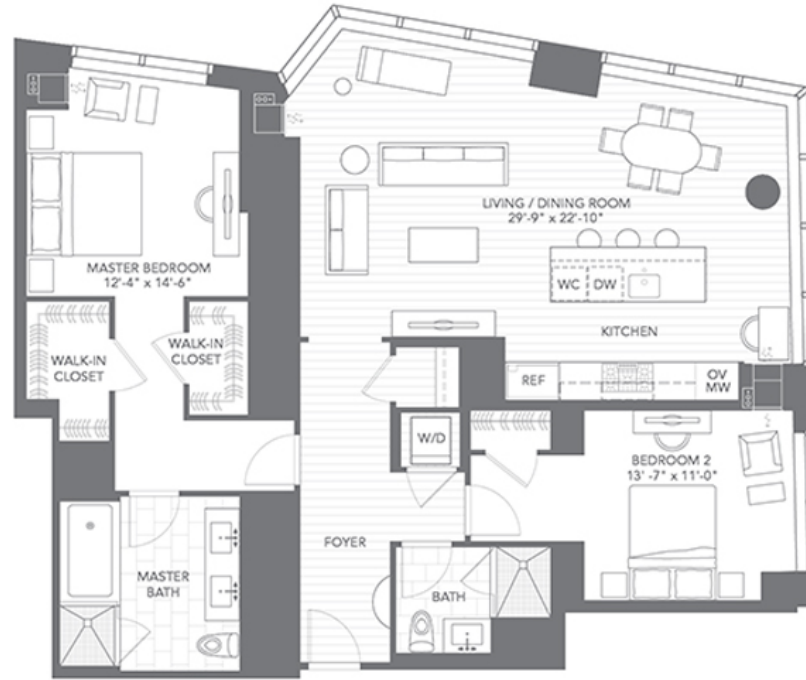

FLOOR PLAN 08

CITY RESIDENCES
FLOORS 23 - 32

2 BEDROOM, 2 BATH
1,566 SQ. FT.