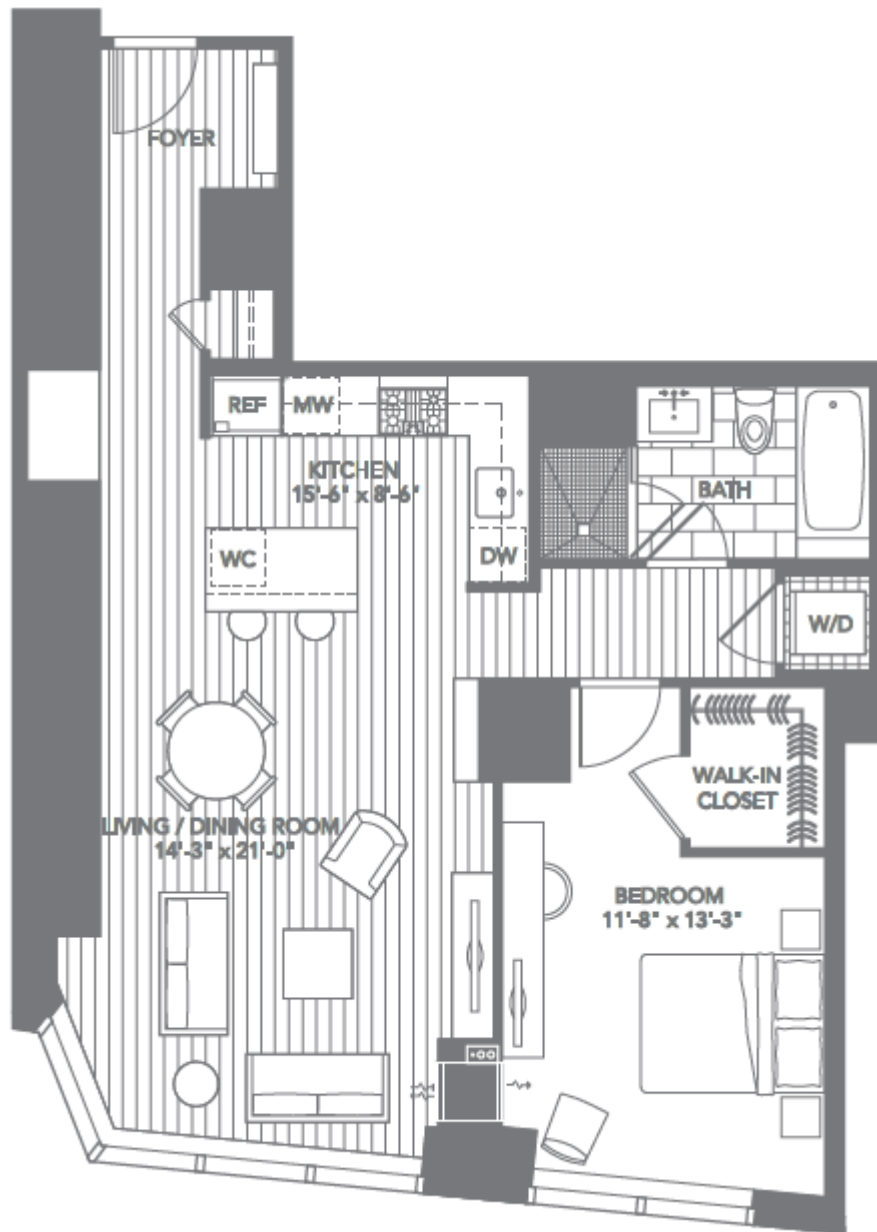

# FLOOR PLAN 01

CITY RESIDENCES  
FLOORS 10 - 22

1 BEDROOM, 1 BATH  
923 SQ. FT.

## MILLENNIUM TOWER

BOSTON One Franklin Street, Boston, MA 02110