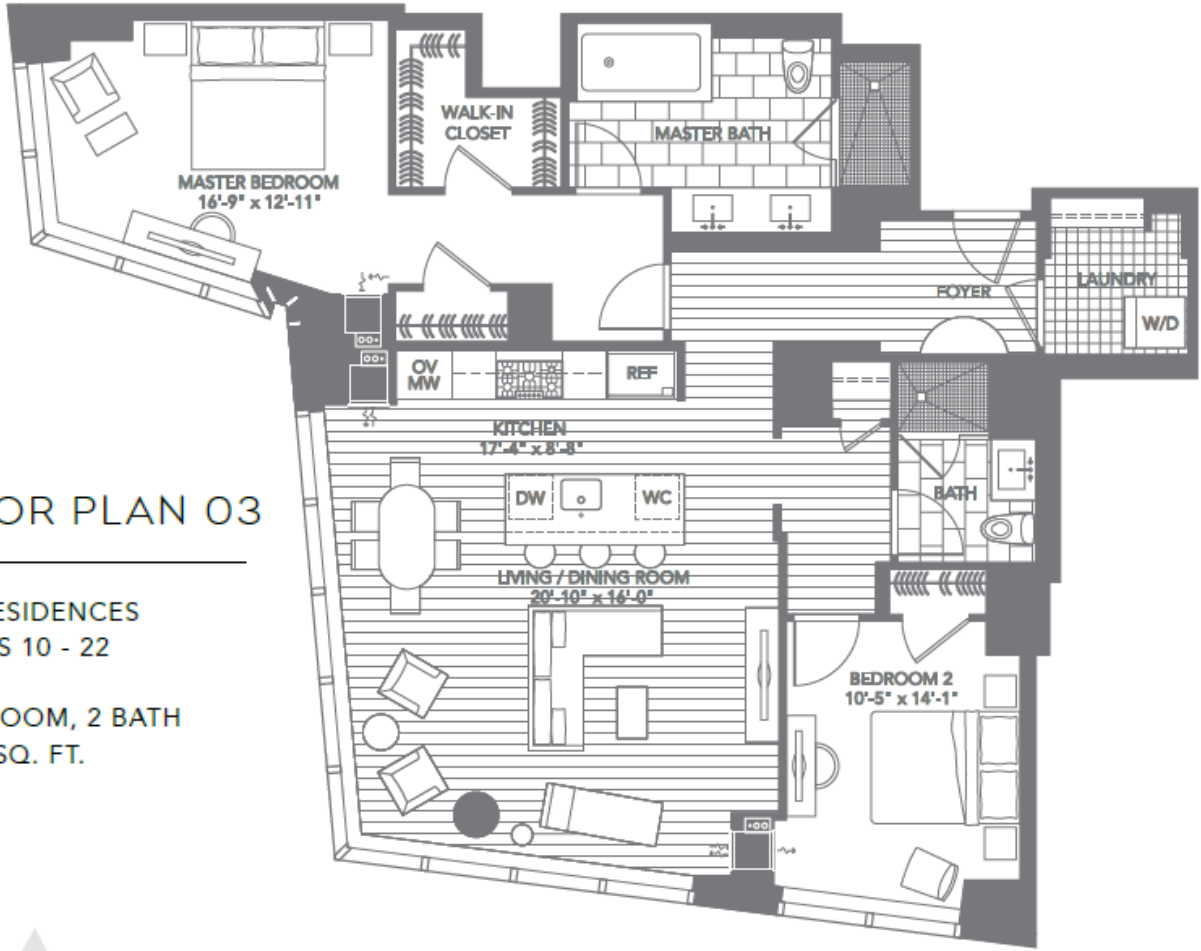

FLOOR PLAN 03

CITY RESIDENCES
FLOORS 10 - 22

2 BEDROOM, 2 BATH
1,406 SQ. FT.

MILLENNIUM TOWER

BOSTON One Franklin Street, Boston, MA 02110