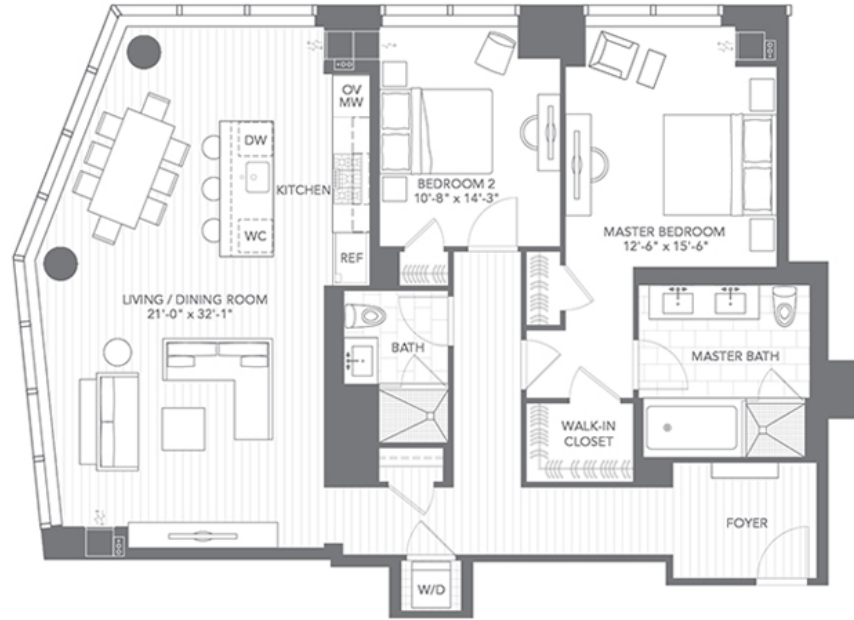

FLOOR PLAN 04

CITY RESIDENCES
FLOORS 10 - 22

2 BEDROOM, 2 BATH
1,498 SQ. FT.

MILLENNIUM TOWER

BOSTON One Franklin Street, Boston, MA 02110 P 617.542.1555 bostonlives@mtowerboston.com