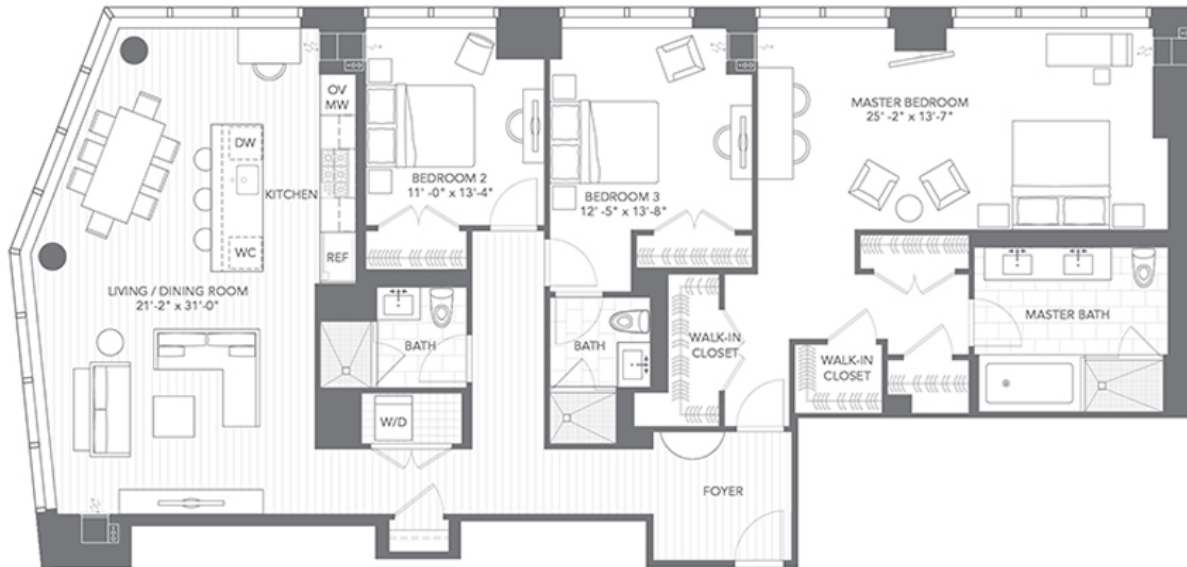

FLOOR PLAN 04

GRAND RESIDENCES
FLOORS 38 - 45

3 BEDROOM, 3 BATH
2,096 SQ. FT.

MILLENNIUM TOWER

BOSTON One Franklin Street, Boston, MA 02110 P 617.542.1555 bostonlives@mtowerboston.com