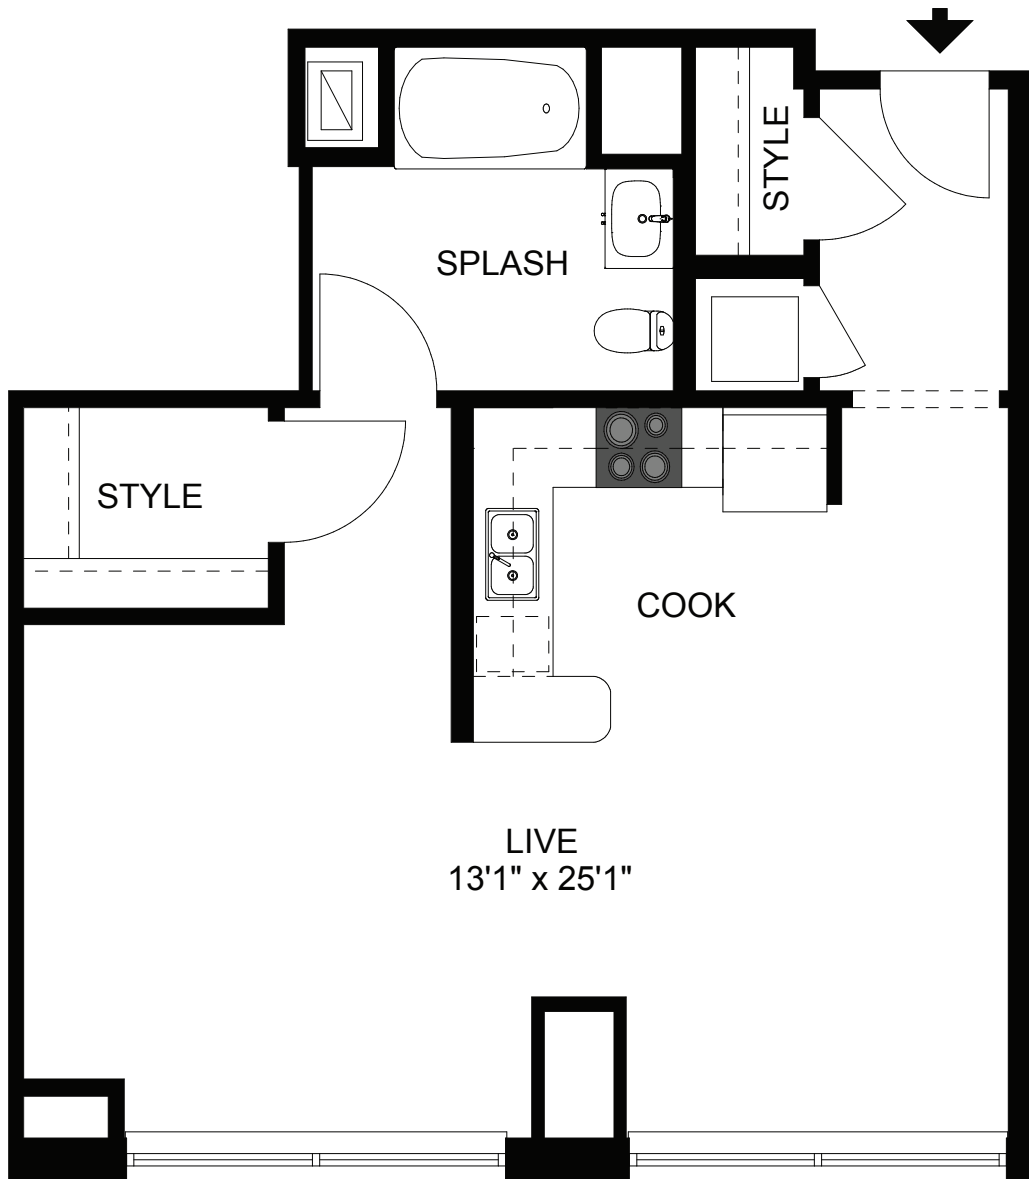

# Gutenberg

1 Bath \ 680 Sq. Ft.

## ZINC APARTMENTS

22 Water Street | Cambridge, MA 02141

All Dimensions and Square Footage Are Approximate.