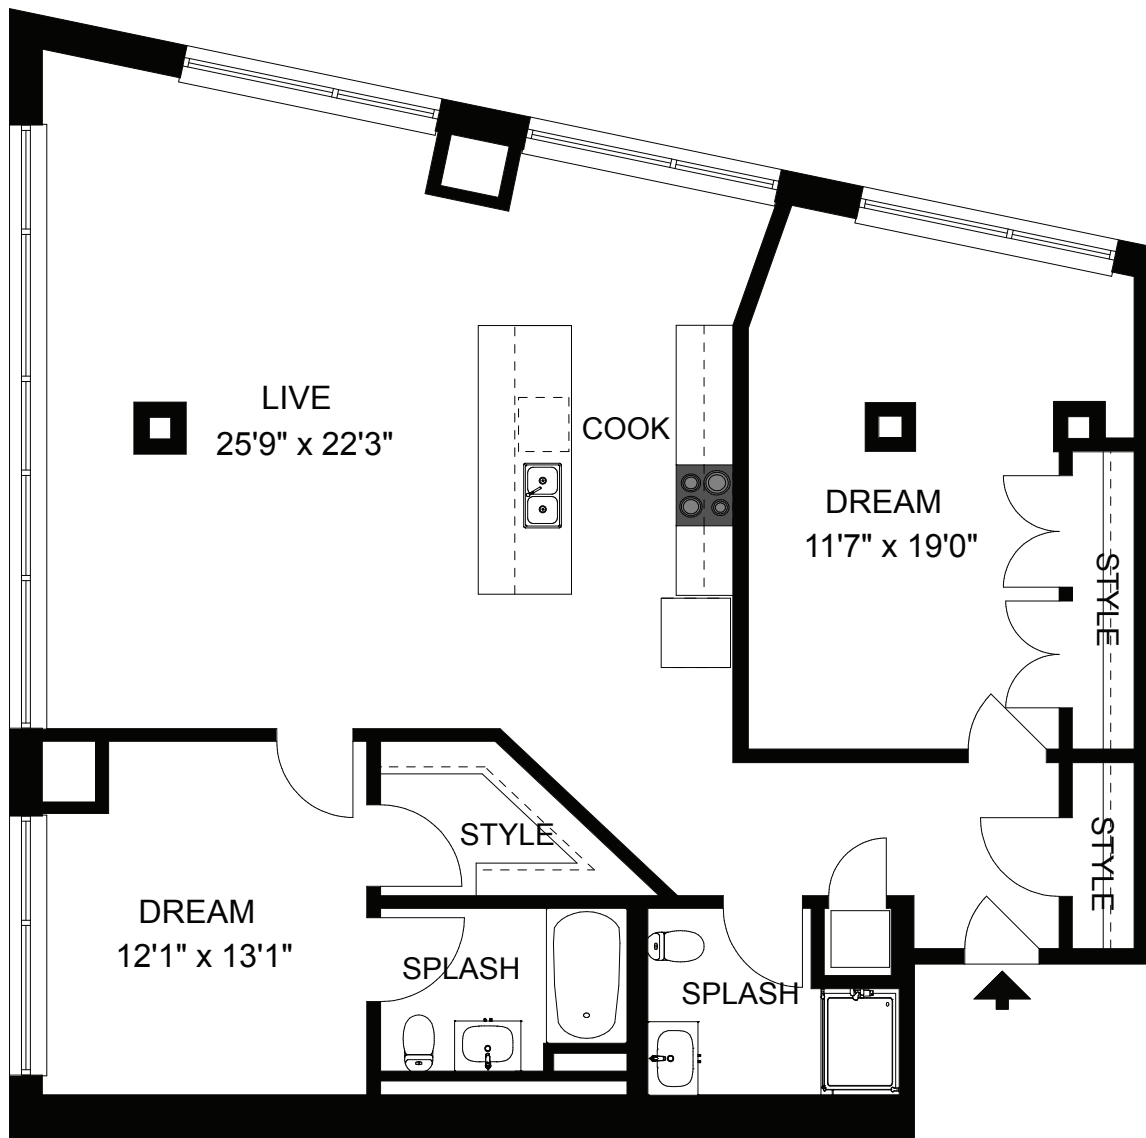

# Einstein

2 Bed \ 2 Bath \ 1475 Sq. Ft.

## ZINC APARTMENTS

22 Water Street | Cambridge, MA 02141

All Dimensions and Square Footage Are Approximate.