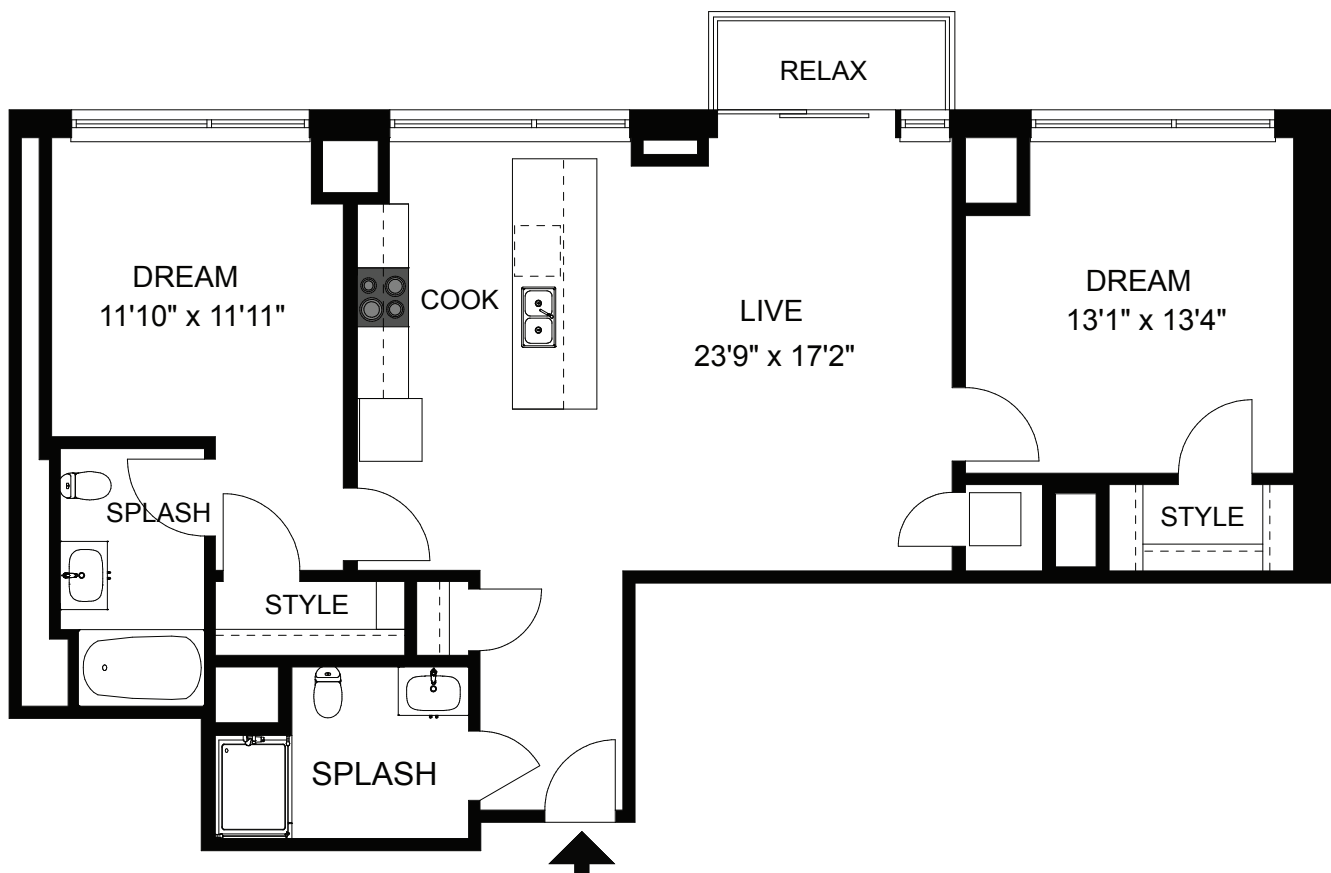

Franklin

2 Bed \ 2 Bath \ 1169 Sq. Ft.

ZINC APARTMENTS

22 Water Street | Cambridge, MA 02141

All Dimensions and Square Footage Are Approximate.