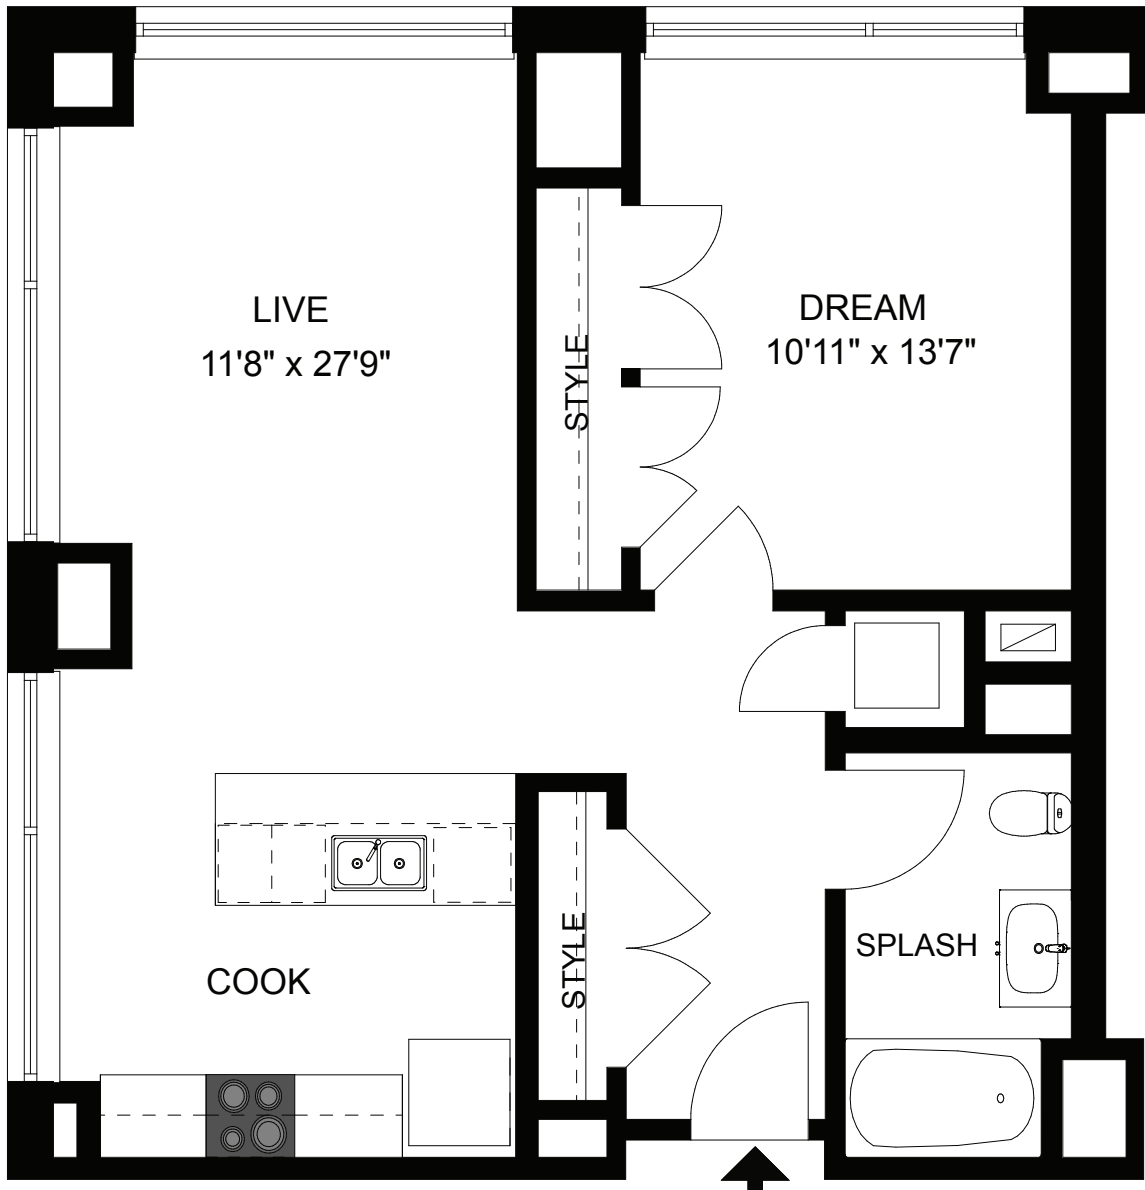

Curie

1 Bed \ 1 Bath \ 785 Sq. Ft.

ZINC APARTMENTS

22 Water Street | Cambridge, MA 02141

All Dimensions and Square Footage Are Approximate.