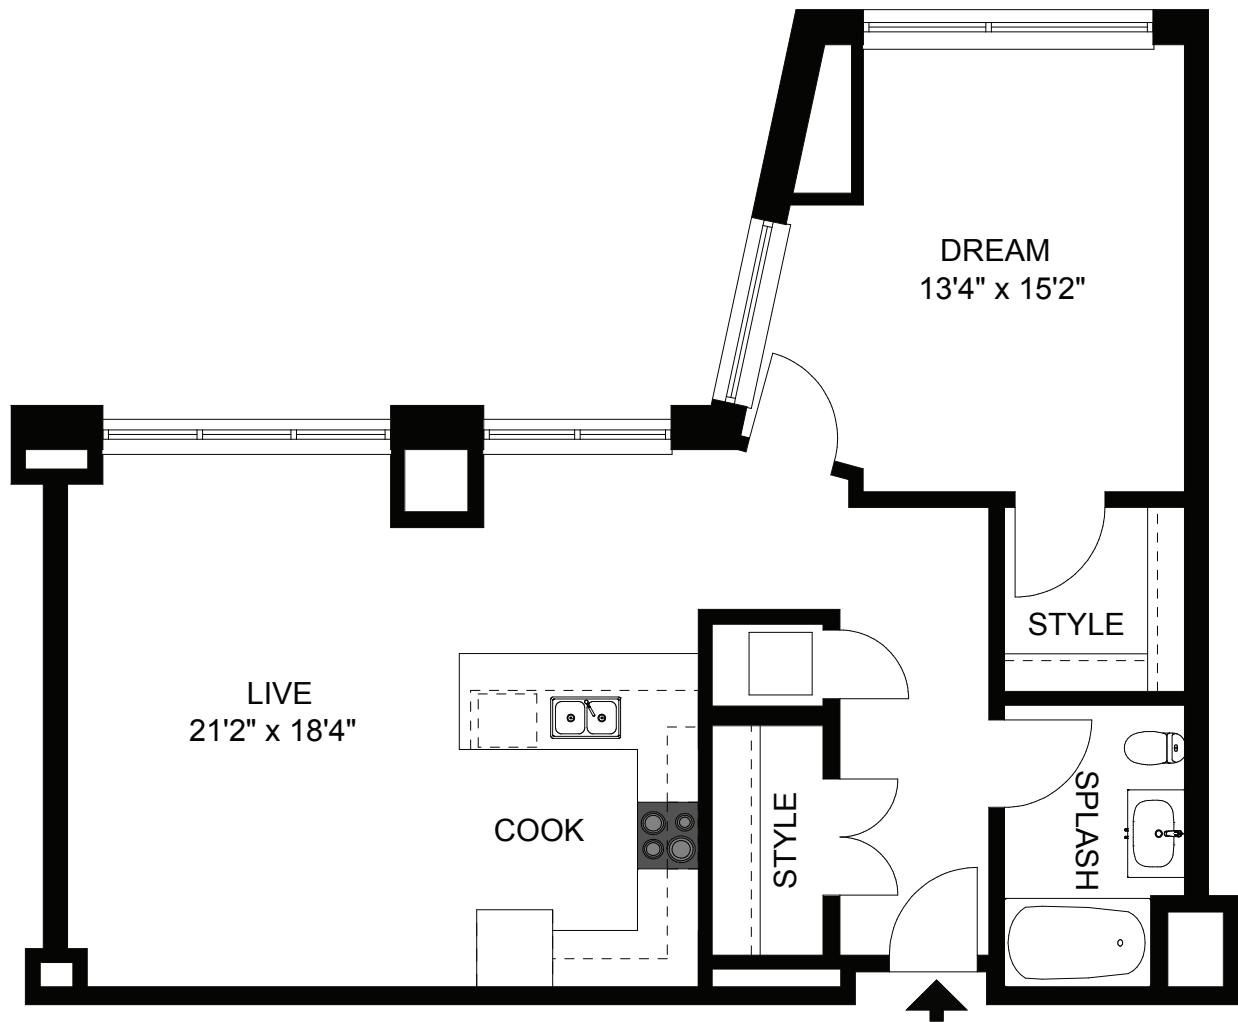

# Ford

1 Bed \ 1 Bath \ 951 Sq. Ft.

## ZINC APARTMENTS

22 Water Street | Cambridge, MA 02141

All Dimensions and Square Footage Are Approximate.