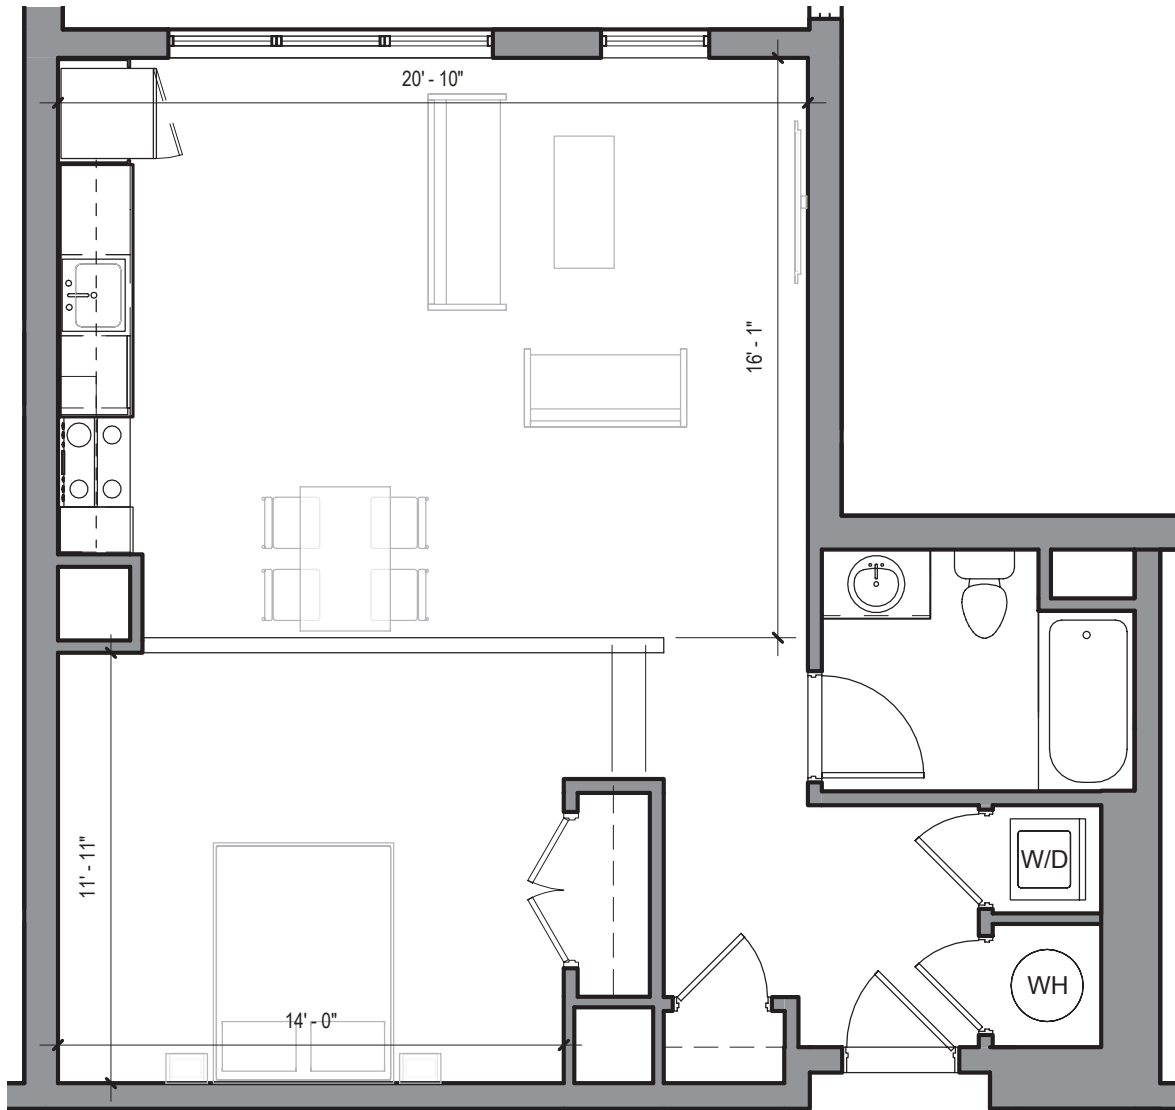

FLOOR PLAN

TYPE P1

Studio | 1 Bath | 713 sq. ft.

Floor plans are for presentation purposes only. Layout and all dimensions are approximate, and may vary from the "as built" plans due to uniqueness of the building and construction conditions and circumstances. The developer reserves the right to make alterations and substitutions at any time.