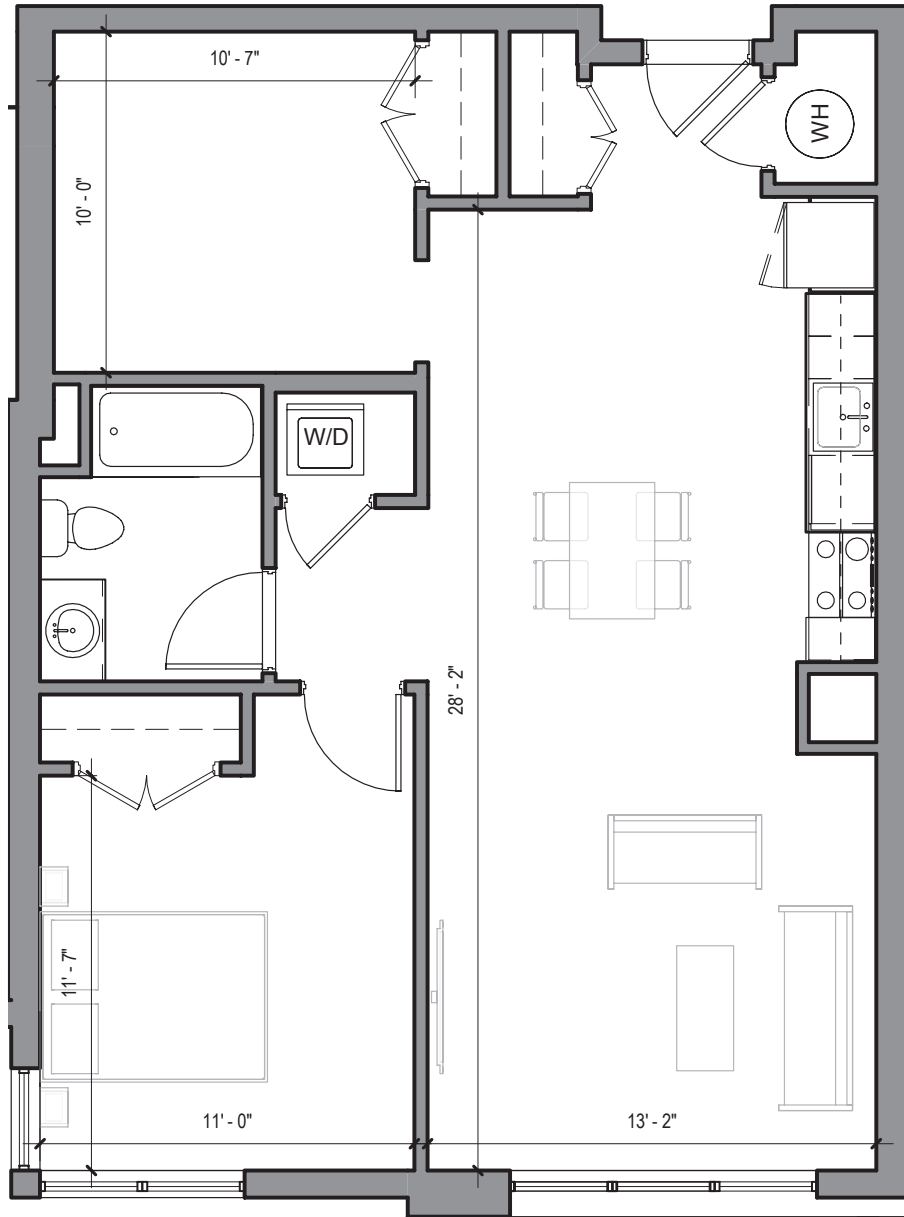

FLOOR PLAN

TYPE F1

1 Bed + Den | 1 Bath | 808 sq. ft.

Floor plans are for presentation purposes only. Layout and all dimensions are approximate, and may vary from the "as built" plans due to uniqueness of the building and construction conditions and circumstances. The developer reserves the right to make alterations and substitutions at any time.