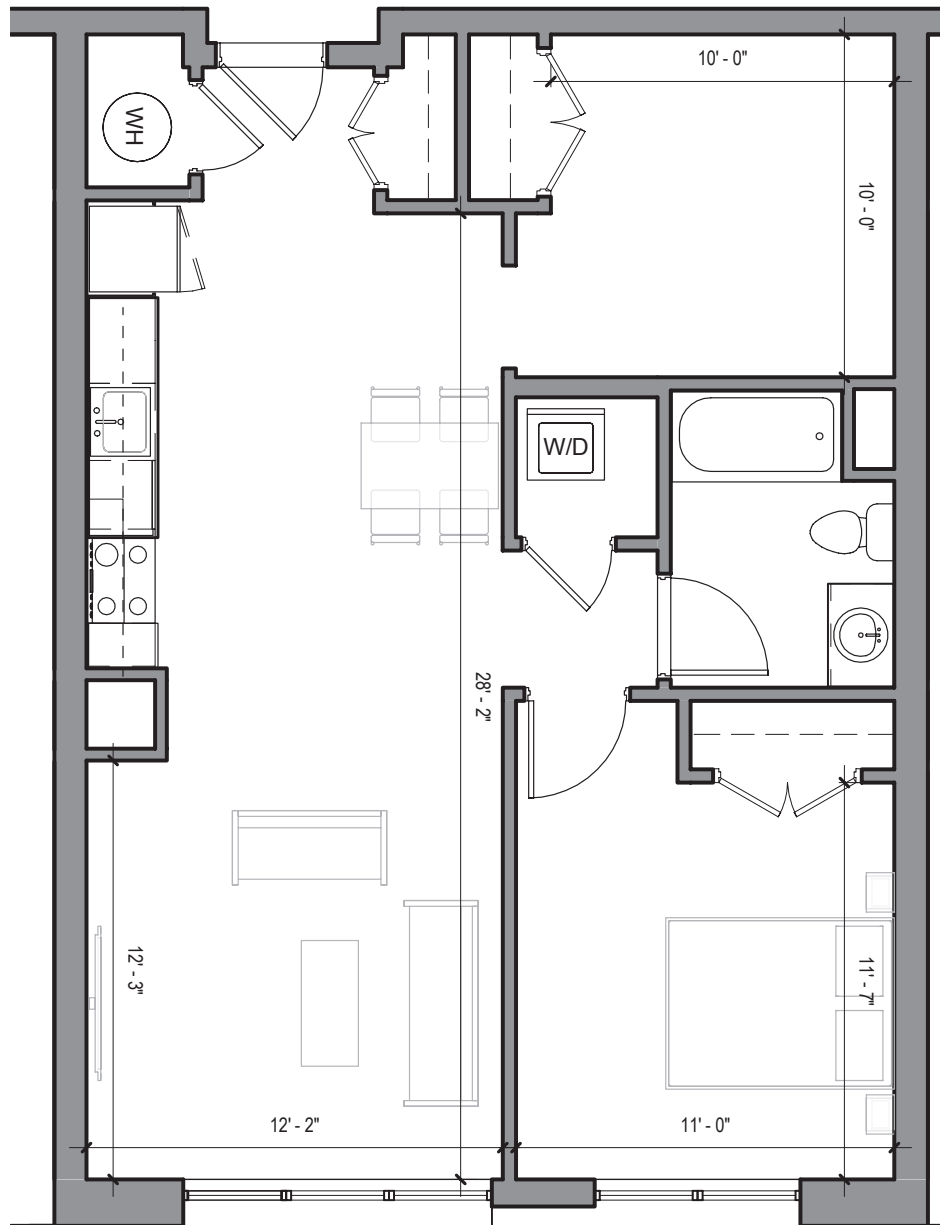

FLOOR PLAN

TYPE J

1 Bed + Den | 1 Bath | 780 sq. ft.

Floor plans are for presentation purposes only. Layout and all dimensions are approximate, and may vary from the "as built" plans due to uniqueness of the building and construction conditions and circumstances. The developer reserves the right to make alterations and substitutions at any time.