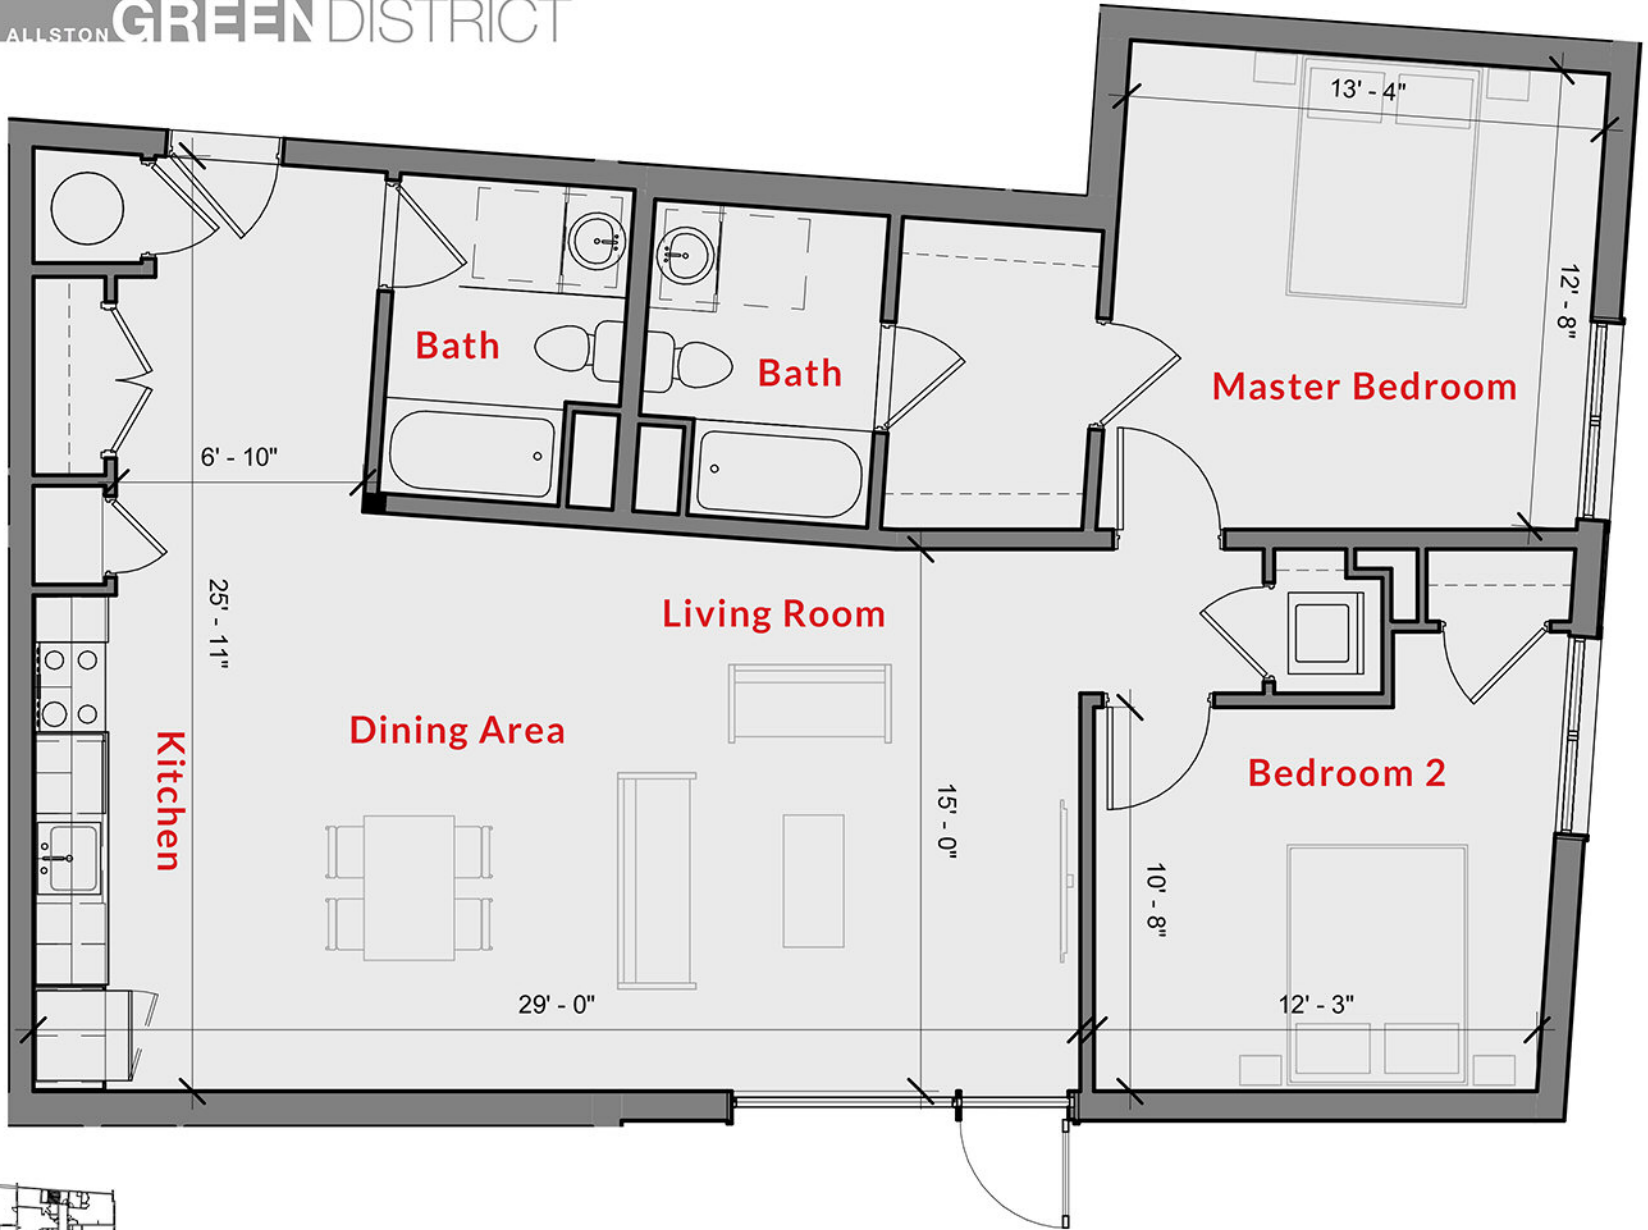

ECO

ALLSTON GREEN DISTRICT

C2 2 Bedroom | 2 Bath 1,114 sq. ft

75 Brainerd Road Allston, MA | 617. 651.3500 A Mount Vernon Company Development

Floor plans are for presentation purposes only. Layout and all dimensions are approximate, and may vary from the 'as built' plans due to uniqueness of the building and construction conditions and circumstances. The developer reserves the right to make alterations and substitutions at any time.