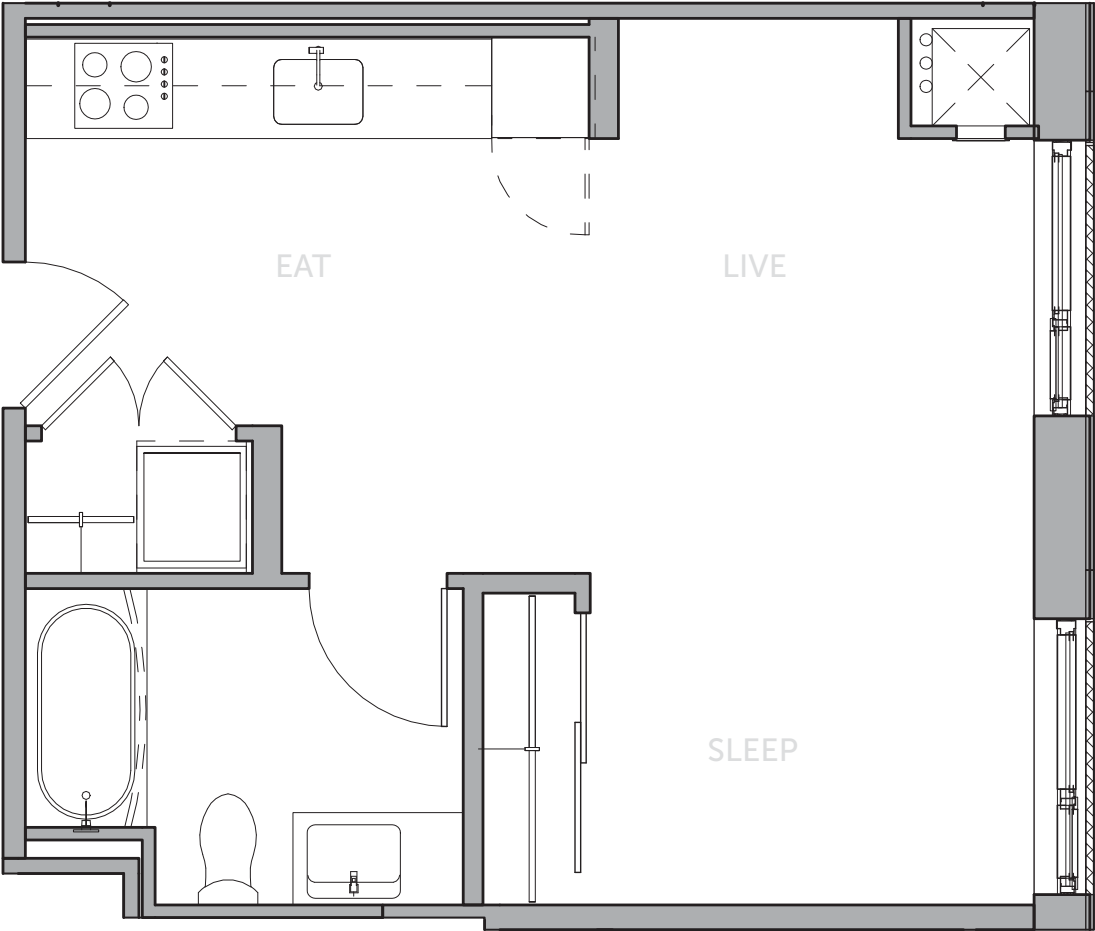

TROY BOSTON

UNIT X

BEDS: Studio

RENT:

BATHS: 1

DATE AVAIL:

SQ FT:

AGENT:

5 FT

10 FT