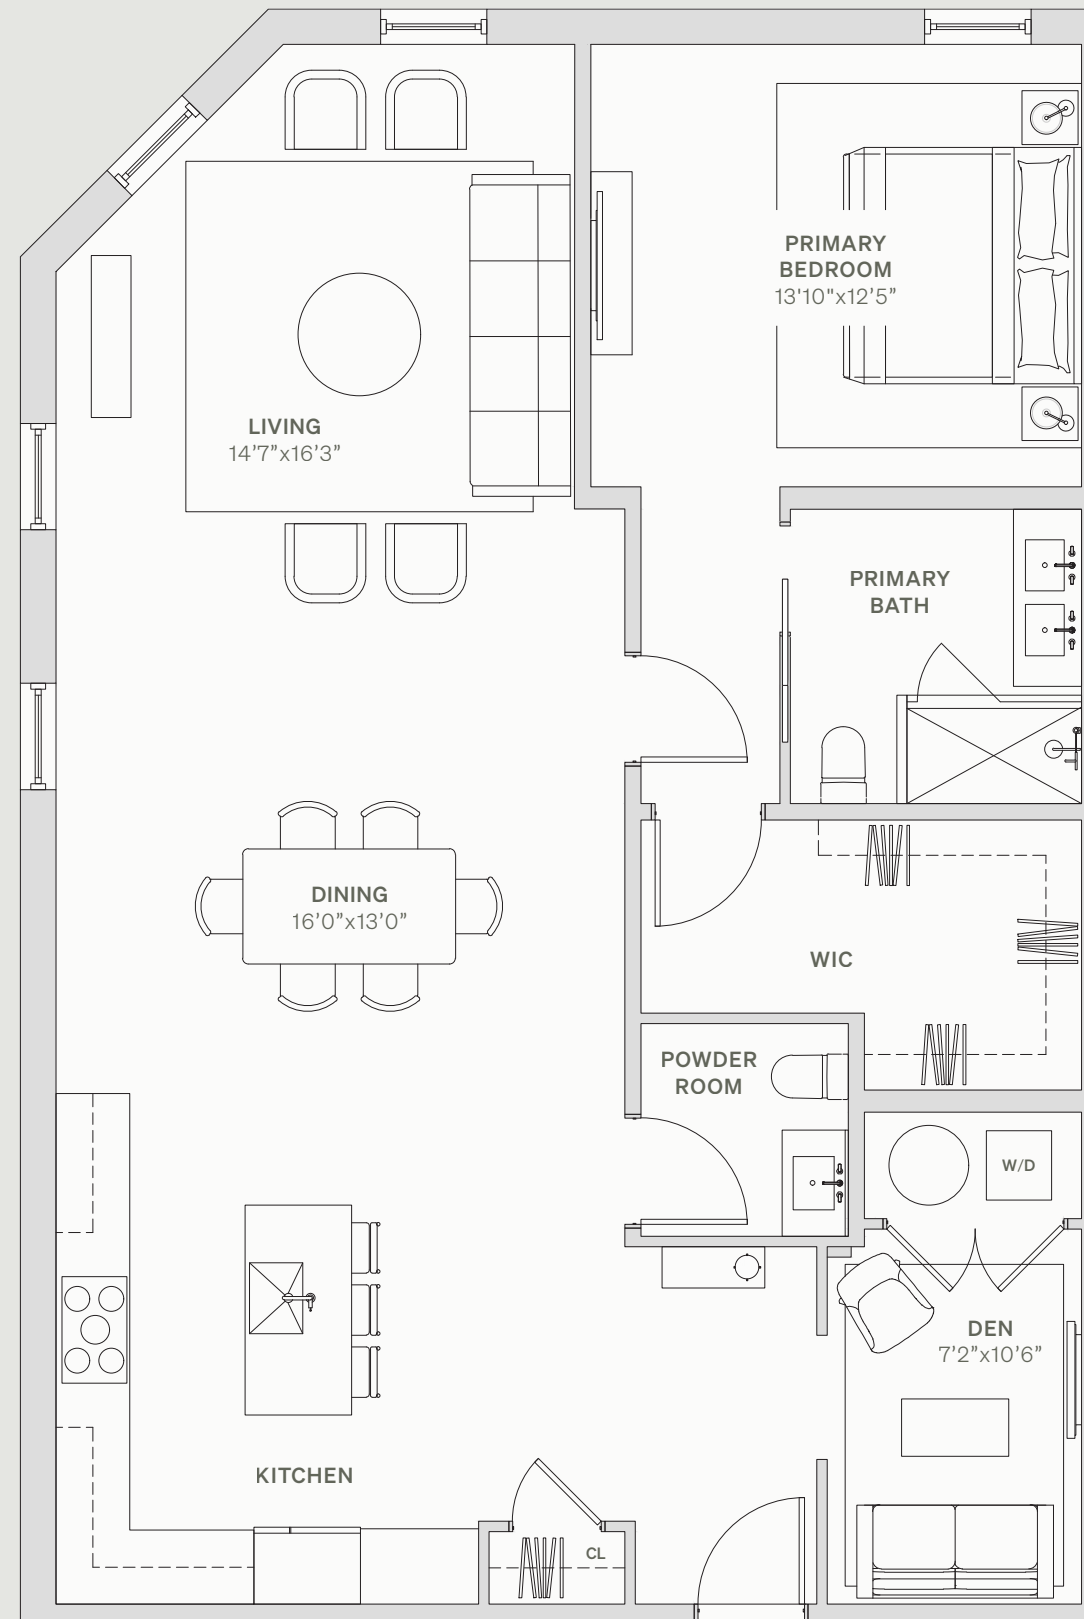

# THE BEACON

1114 BEACON STREET NEWTON, MA 02461

# 207

FLOOR 2  
1 BEDROOM  
1.5 BATHROOMS  
1,342 SQFT