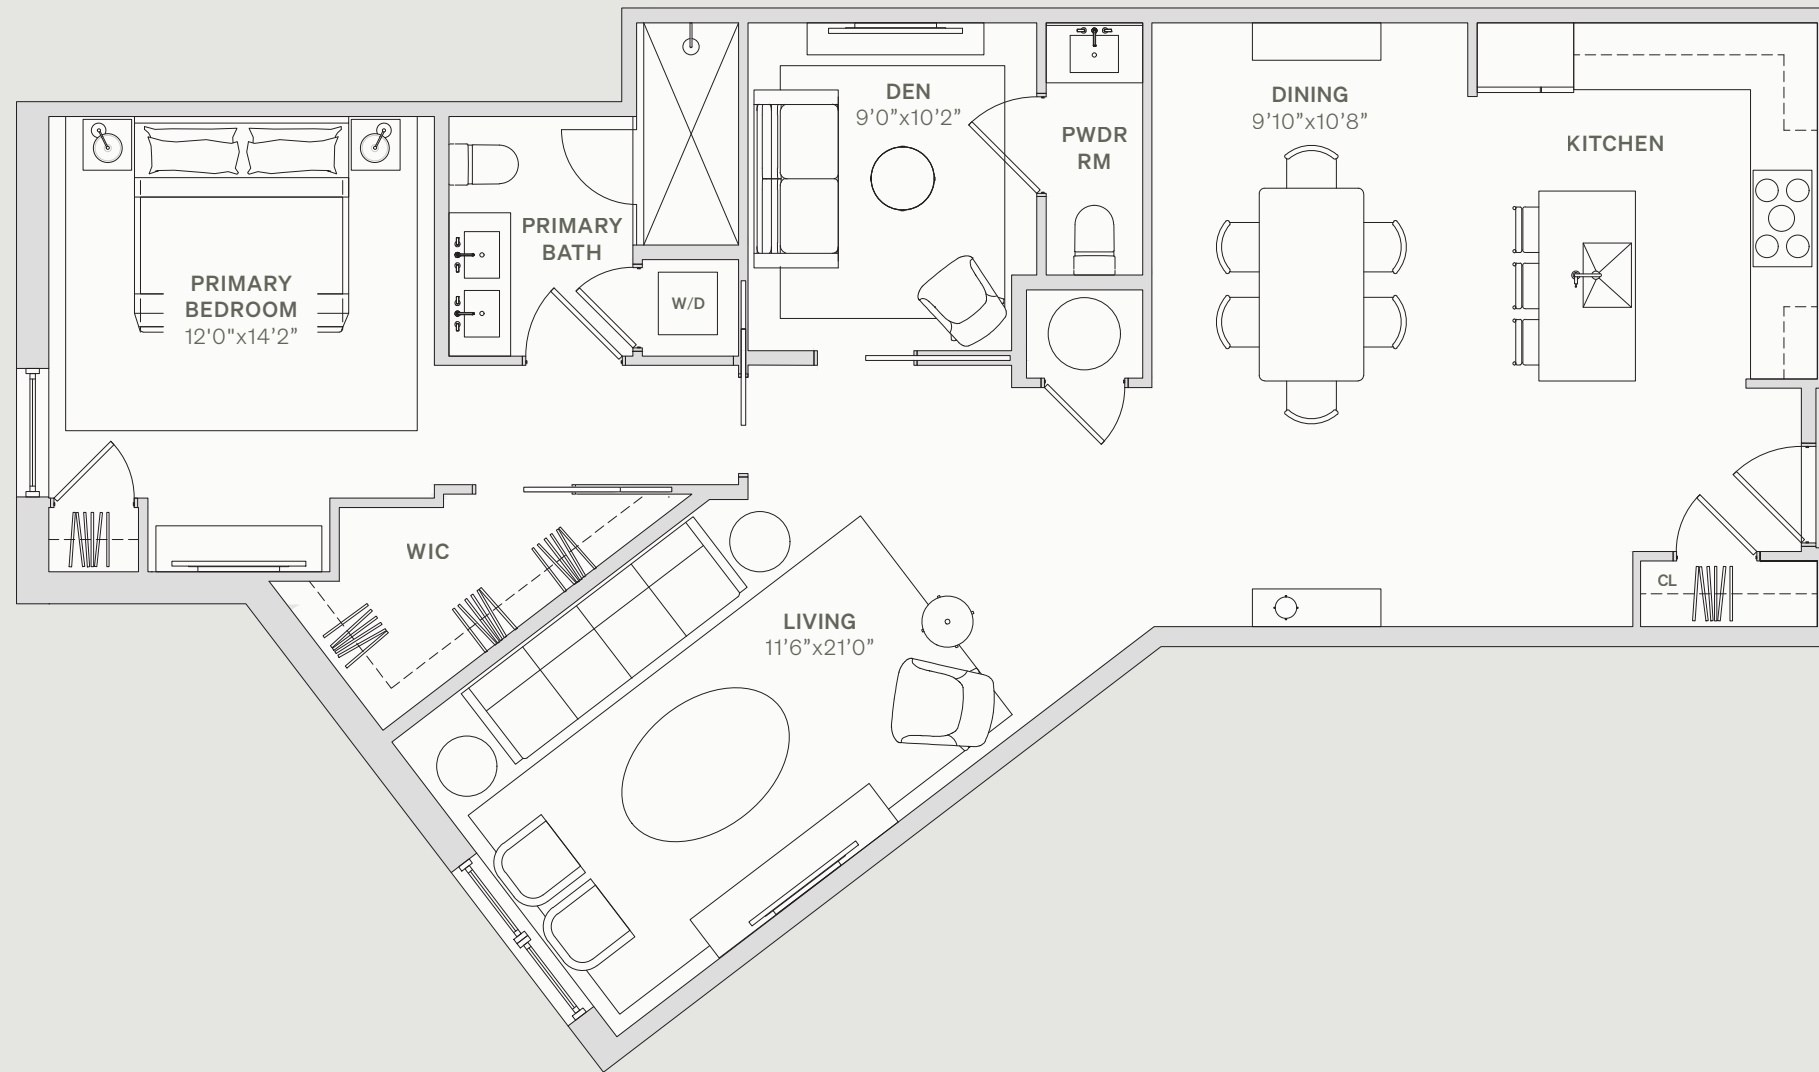

THE BEACON

1114 BEACON STREET NEWTON, MA 02461

111

FLOOR 1
1 BEDROOM
1.5 BATHROOMS
1,206 SQFT