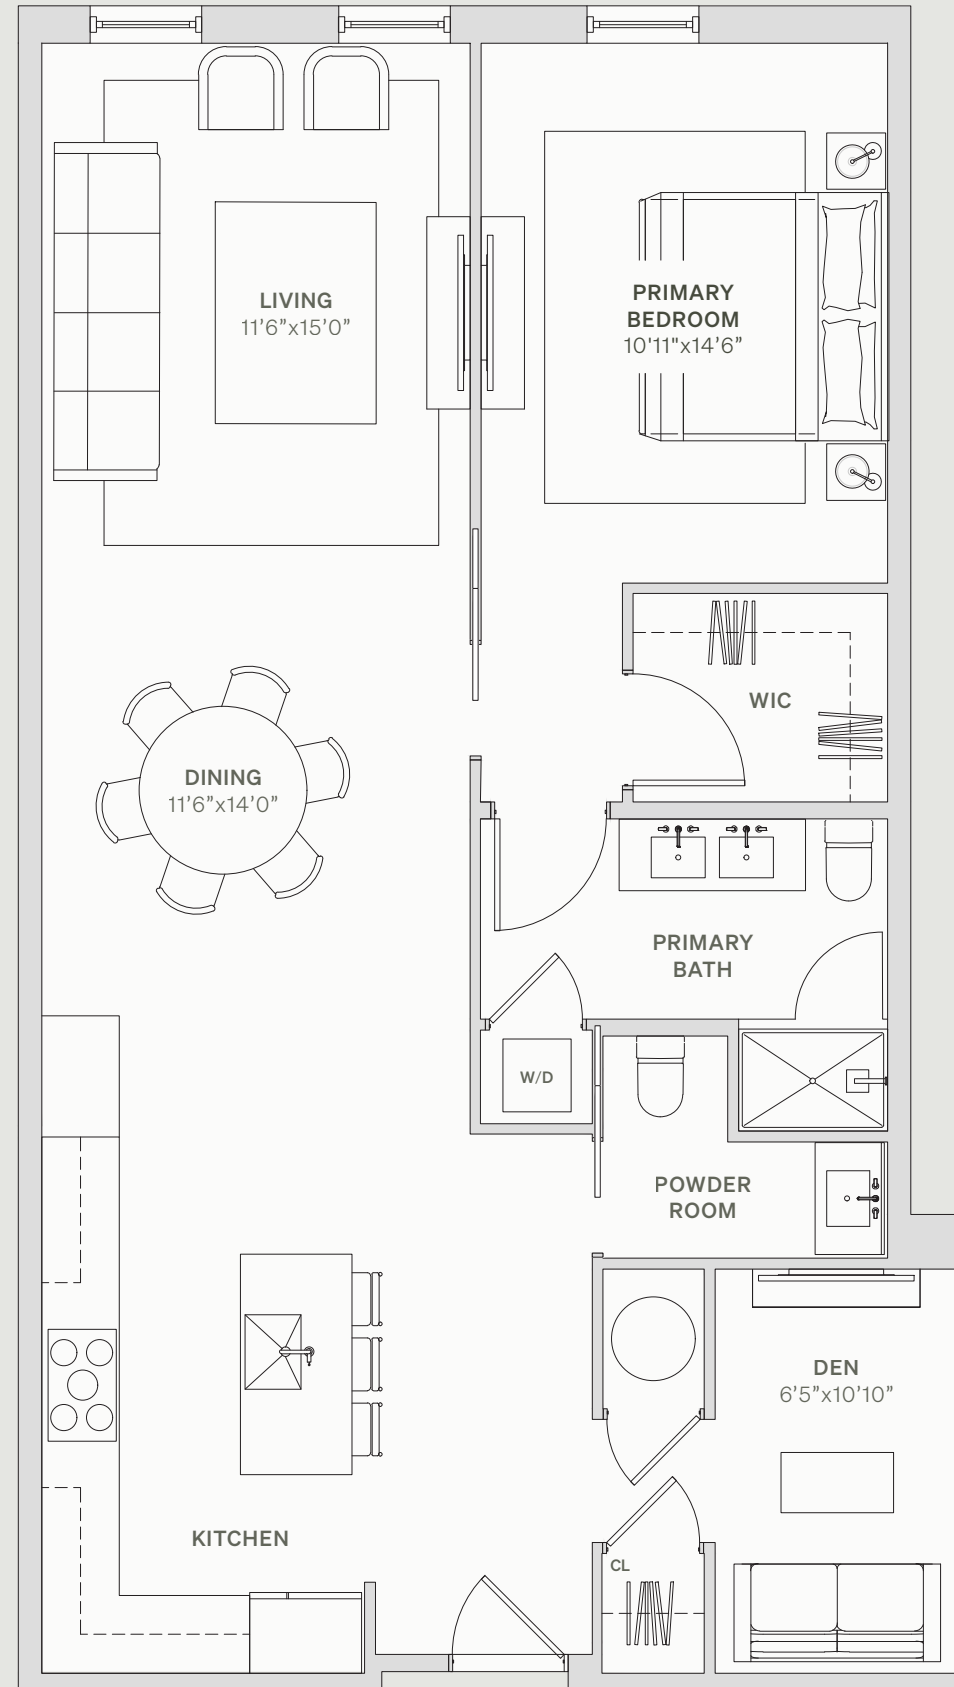

THE BEACON

1114 BEACON STREET NEWTON, MA 02461

104

FLOOR 1
1 BEDROOM
1.5 BATHROOMS
1,071 SQFT